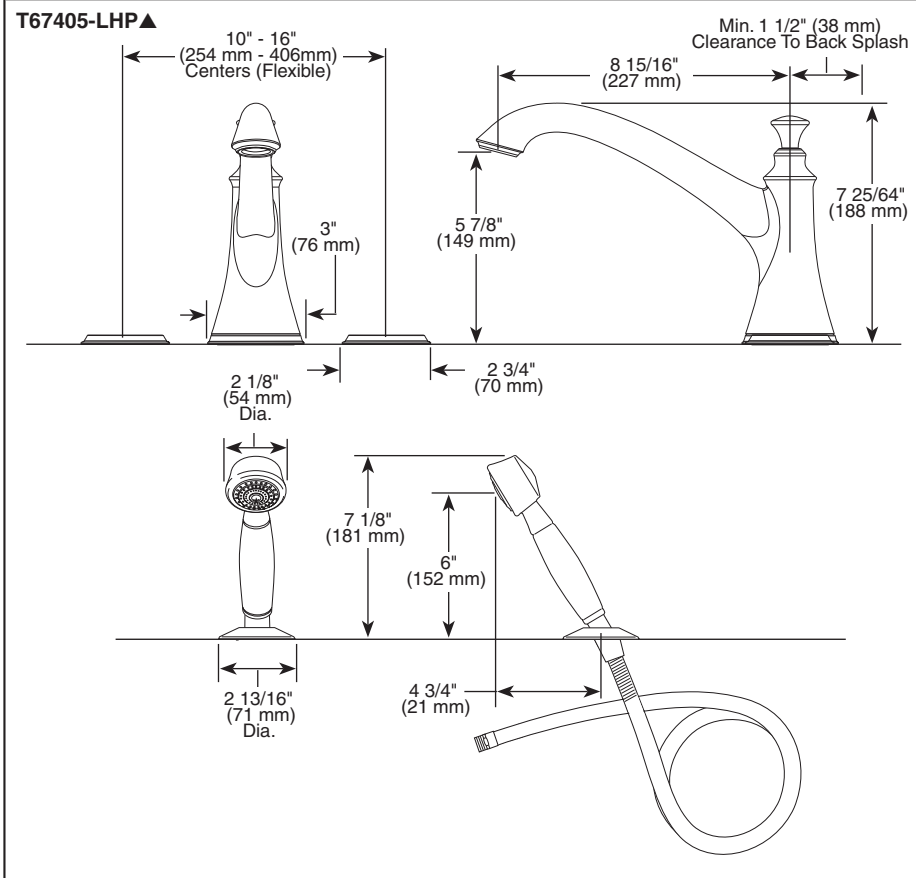

Submitted Model No.: _____

Specific Features: _____

BRIZO®

ROMAN TUB/ WHIRLPOOL FAUCET TRIM

- Baliza® Bath Collection
- Two-Handle
- Three Hole Installation (T67305-LHP)
- Four Hole Installation (T67405-LHP)
- Rough-In Kit Must Also be Ordered to Complete Installation (R62707 or R64707)

TRIM STANDARD SPECIFICATIONS:

- Trim only for two handle roman tub faucet for concealed mounting.
- 8 15/16 (227 mm) long slip-on rigid spout.
- LHP - Less Handle Program. See handle options below.
- Temperature and volume controlled with handles.
- Rough-In kit must also be ordered to complete installation. There are separate specification sheets on each rough-in kit if more details are required.
- Handshower includes double check valves for backflow prevention.

WARRANTY

- Lifetime Faucet and Finish Limited Warranty to the original consumer purchaser to be free from defects in material and workmanship.
- 5 Year Limited Warranty for usage in all industrial, commercial and business applications.

COMPLETE VALVE COMPLIES WITH:

- ASME A112.18.1 / CSA B125.1
- Indicates compliance to ICC/ANSI A117.1

▲ Designate Proper Finish Suffix

Delta reserves the right (1) to make changes in specifications and materials, and (2) to change or discontinue models, both without notice or obligation. Dimensions are for reference only. See current full-line price book or www.brizo.com for finish options and product availability.

Delta Faucet Company

Indianapolis, Indiana 46280
A Division of Masco Corporation of Indiana
© 2010 Masco Corporation of Indiana