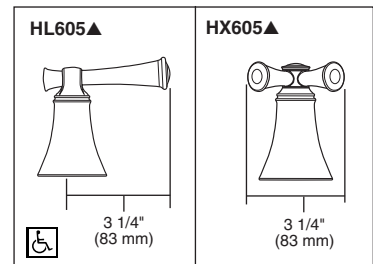

COMPLETE VALVE COMPLIES WITH:

- ASME A112.18.1 / CSA B125.1
- Indicates compliance to ICC/ANSI A117.1