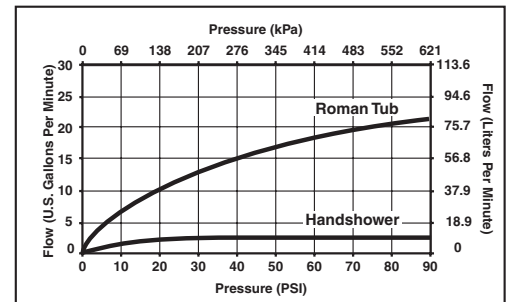

COMPLETE VALVE COMPLIES WITH:

- ASME A112.18.1 / CSA B125.1
- Indicates compliance to ICC/ANSI A117.1