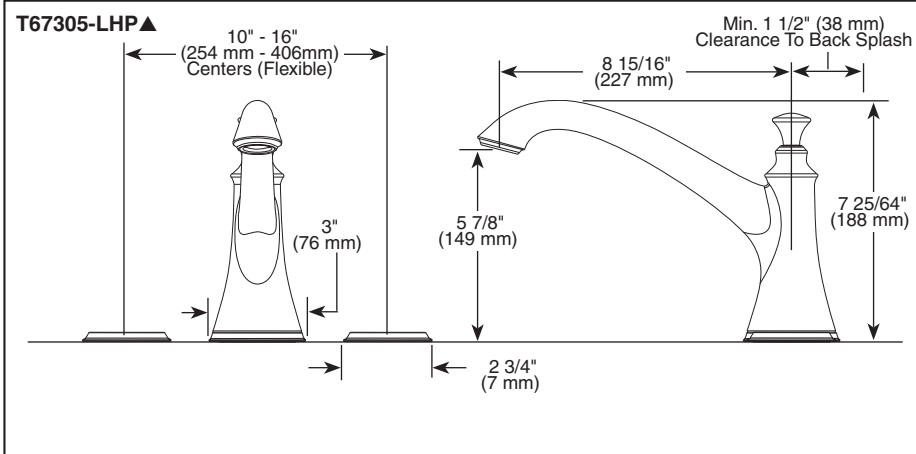

Submitted Model No.: _____

Specific Features: _____

BRIZO®

ROMAN TUB/ WHIRLPOOL FAUCET TRIM

- Baliza® Bath Collection
- Two-Handle
- Three Hole Installation (T67305-LHP)
- Four Hole Installation (T67405-LHP)
- Rough-In Kit Must Also be Ordered to Complete Installation (R62707 or R64707)

TRIM STANDARD SPECIFICATIONS:

- Trim only for two handle roman tub faucet for concealed mounting.
- 8 15/16 (227 mm) long slip-on rigid spout.
- LHP - Less Handle Program. See handle options below.
- Temperature and volume controlled with handles.
- Rough-In kit must also be ordered to complete installation. There are separate specification sheets on each rough-in kit if more details are required.
- Handshower includes double check valves for backflow prevention.

WARRANTY

- Lifetime Faucet and Finish Limited Warranty to the original consumer purchaser to be free from defects in material and workmanship.
- 5 Year Limited Warranty for usage in all industrial, commercial and business applications.

COMPLETE VALVE COMPLIES WITH:

- ASME A112.18.1 / CSA B125.1
- Indicates compliance to ICC/ANSI A117.1

▲ Designate Proper Finish Suffix

Delta reserves the right (1) to make changes in specifications and materials, and (2) to change or discontinue models, both without notice or obligation. Dimensions are for reference only. See current full-line price book or www.brizo.com for finish options and product availability.

Delta Faucet Company

Indianapolis, Indiana 46280
A Division of Masco Corporation of Indiana
© 2010 Masco Corporation of Indiana