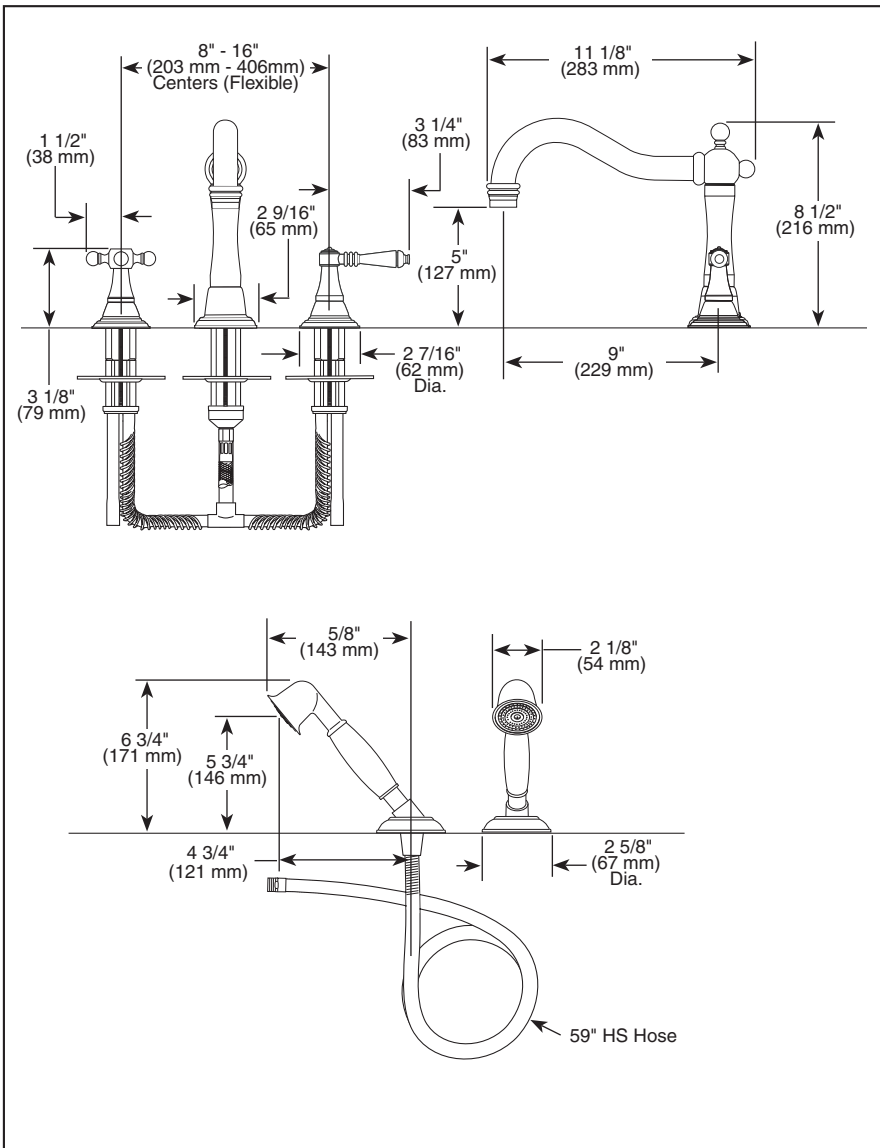

Submitted Model No.:

Specific Features:

BRIZO[®]

ROMAN TUB/WHIRLPOOL FAUCET TRIM

- Tresa™ Bath Collection
- Three Hole Installation (T67336 & T67338 Series)
- Four Hole Installation (T67436 & T67438 Series)
- Rough-In Kit Must Also be Ordered to Complete Installation (R64707 for four hole and R62707 for three hole)

STANDARD SPECIFICATIONS:

- Trim Only for two handle Roman Tub faucet for concealed mounting.
- 11 1/8" (283 mm) long, 8 1/2" (216 mm) high slip-on rigid spout.
- Temperature and volume controlled with handles.
- Rough-In kit must also be ordered to complete installation (R64707 for four hole and R62707 for three hole). There are separate specification sheets on each rough-in kit if more details are required.
- Handshower includes double check valves for backflow prevention (T67436 & T67438).
- Handshower flows 2.5 gpm @ 80 psi.
- Minimum 4 1/2" (114 mm) to maximum 10" (254 mm) distance between holes.
- Accommodates up to 2 1/2" deck thickness.

COMPLETE VALVE COMPLIES WITH:

- ASME A112.18.1 / CSA B125.1
- Indicates ADA compliance to ICC/ANSI A117.1

Delta reserves the right (1) to make changes in specifications and materials, and (2) to change or discontinue models, both without notice or obligation. Dimensions are for reference only. See current full-line price book for finish options and product availability.