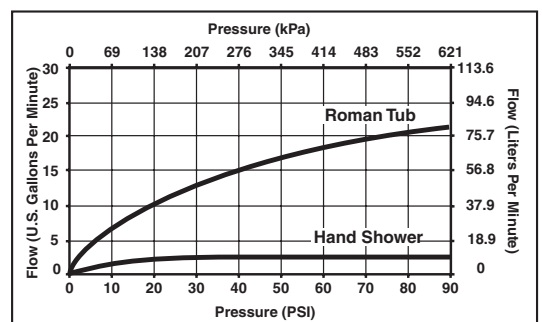

COMPLETE VALVE COMPLIES WITH:

- ASME A112.18.1 / CSA B125.1
- Indicates ADA compliance to ICC/ANSI A117.1