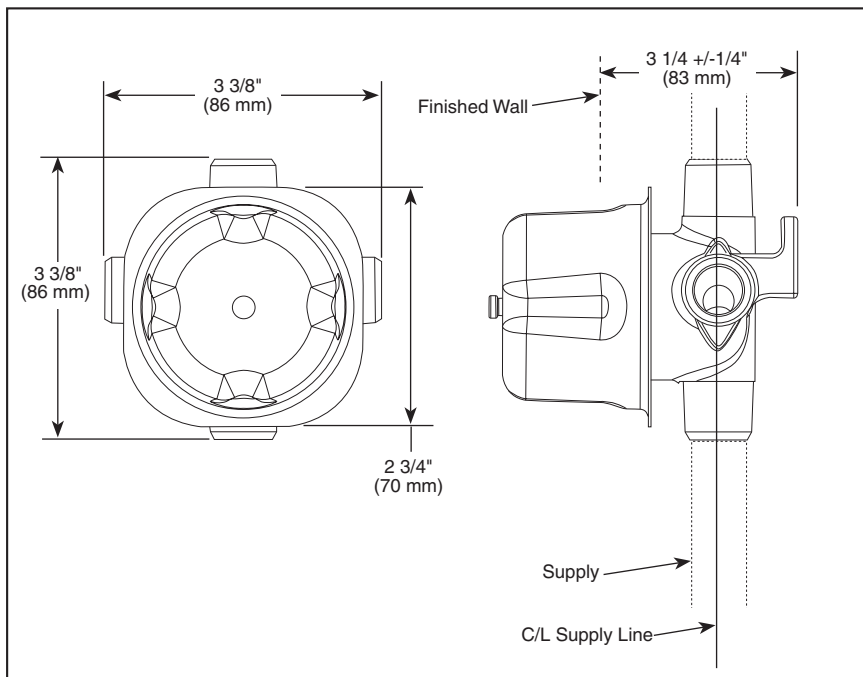

BRIZO®

ROUGH VALVE BODY

- R60700 (Case Qty. 3)
- 1/2" Rough-In

Submitted Model No.: _____

Specific Features: _____

STANDARD SPECIFICATIONS

- Three port diverter rough.
- For use with (3) three or (6) six function diverter.
- Forged brass body.
- Can be tested with air (200 psi) or water (300 psi) using supplied test cap.