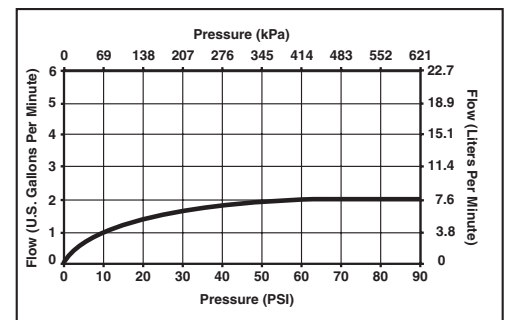

Delta reserves the right (1) to make changes in specifications and materials, and (2) to change or discontinue models, both without notice or obligation. Dimensions are for reference only. See current full-line price book or www.brizo.com for finish options and product availability.

BSP-B-85785 Rev. A

Delta Faucet Company

55 E. 111th Street, Indianapolis, Indiana 46280
350 South Edgeware Road, St. Thomas, Ontario, Canada N5P 4L1
© 2011 Masco Corporation of Indiana