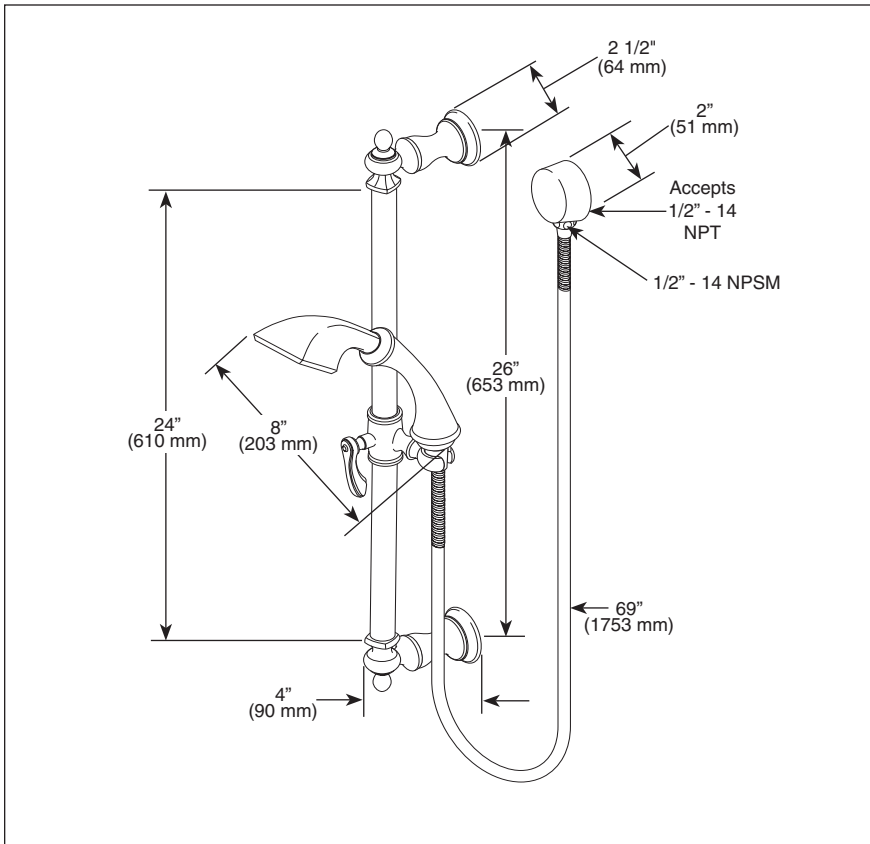

BRIZO[®] HAND SHOWER W/ SLIDE BAR

- Charlotte™ Bath Collection
- Hand Shower with Full Spray Pattern and Touch Clean Nubs
- Certified Dual Check Valves
- 24" Wall Bar with Adjustable Height and Angle
- 69" (1753 mm) Metal Hose with Matching Finish

Submitted Model No.: _____

Specific Features: _____

▲ Designate proper finish suffix

Spray Pattern

Full Spray

- ◆ Your Brizo Faucet hand shower incorporates a backflow protection system that has been tested to be in compliance with ASME A112.18.3, CSA B125.1 and ASME A112.18.1. It incorporates two certified check valves in series, which operate independently and are integral, non-serviceable parts of the wand assembly.

STANDARD SPECIFICATIONS:

- Hand shower with full spray pattern and touch clean nubs.
- Certified dual check valves.
- 2.0 gpm @ 80 psi (7.6 L/min @ 552 kPa)
- 24" (610 mm) wall bar with adjustable slide (allows for adjustable shower height). Not to be used as a Grab Bar. Not ADA compliant.
- 69" (1753 mm) flexible metal hose in matching finish.