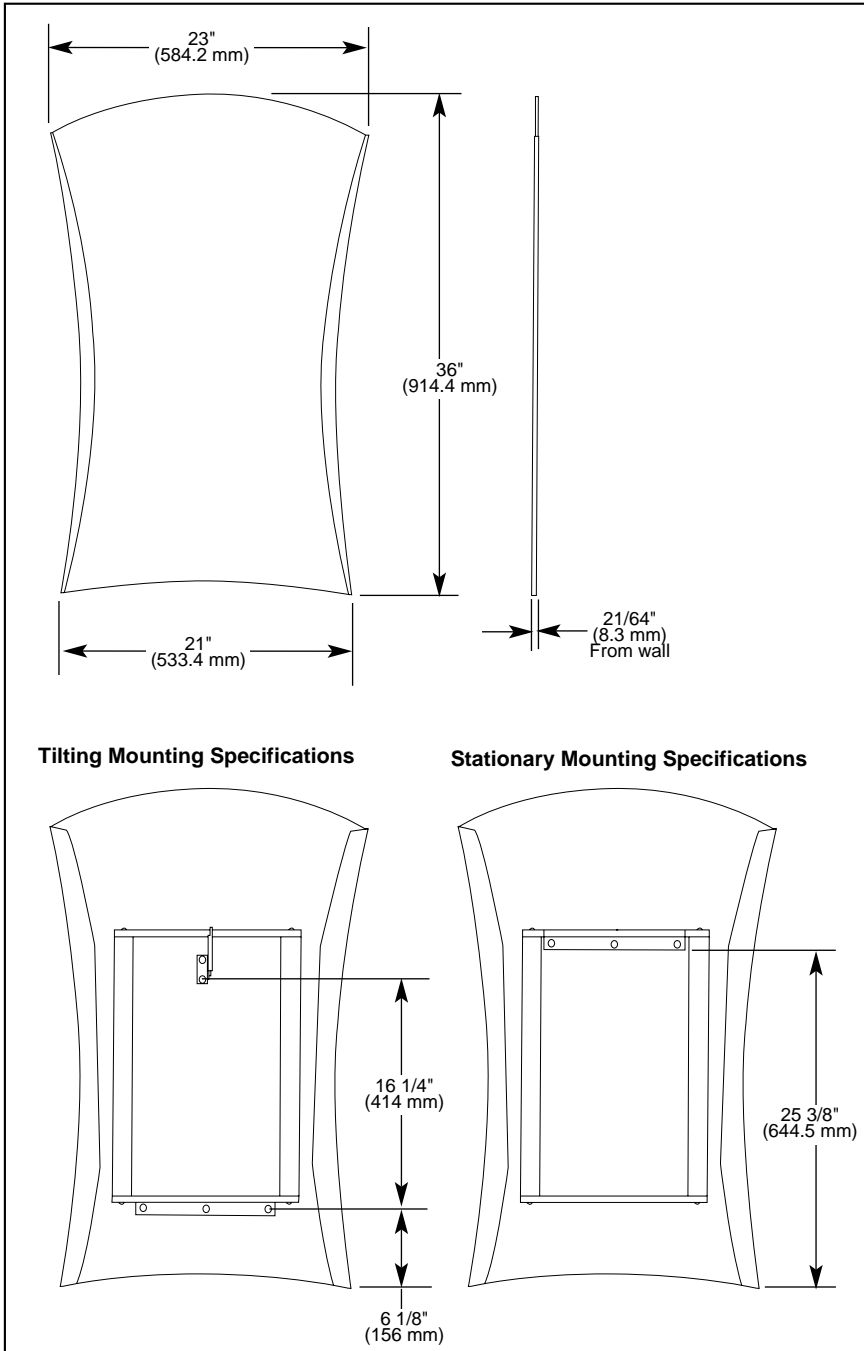

### STANDARD SPECIFICATIONS:

- Wood blocking is preferable behind all wall surfaces. If wood blocking is not available, the following fasteners are suggested: Tile/Masonry-use plastic anchors provided. Plaster/Drywall-use metal anchors provided.
- Mirror can be mounted stationary or with included tilting mounting bracket.
- Mounting hardware and mounting instructions included with product.