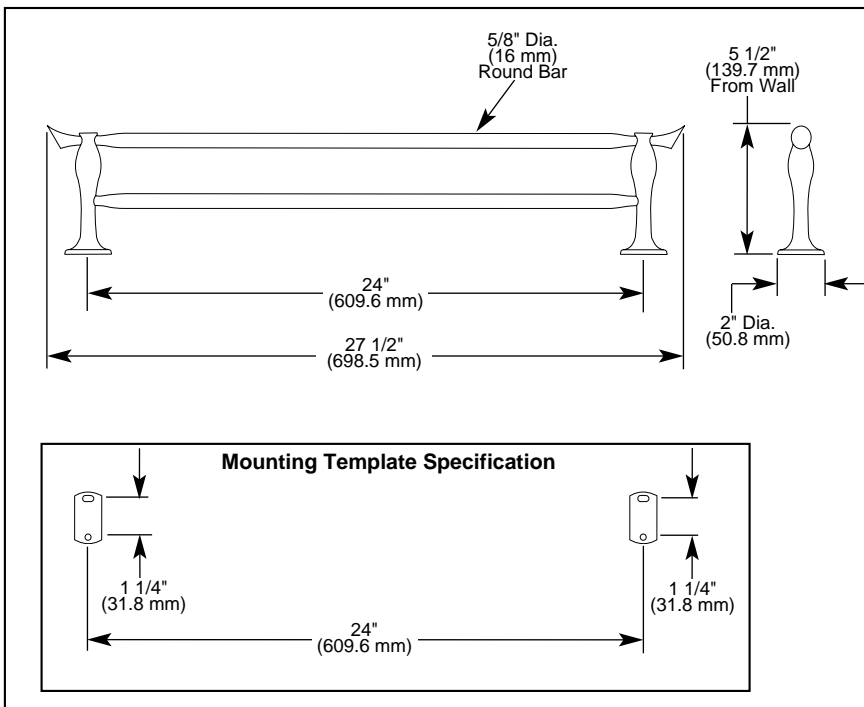

BRIZO[®]

ACCESSORIES

- RSVP™ Bath Collection
- 24" Double Towel Bar

Submitted Model No.: _____

Specific Features: _____

STANDARD SPECIFICATIONS:

- Wood blocking is preferable behind all wall surfaces. If wood blocking is not available, the following fasteners are suggested: Tile/Masonry-use plastic anchors provided. Plaster/Drywall-use metal anchors provided.
- Mounting hardware and mounting instructions included with product.