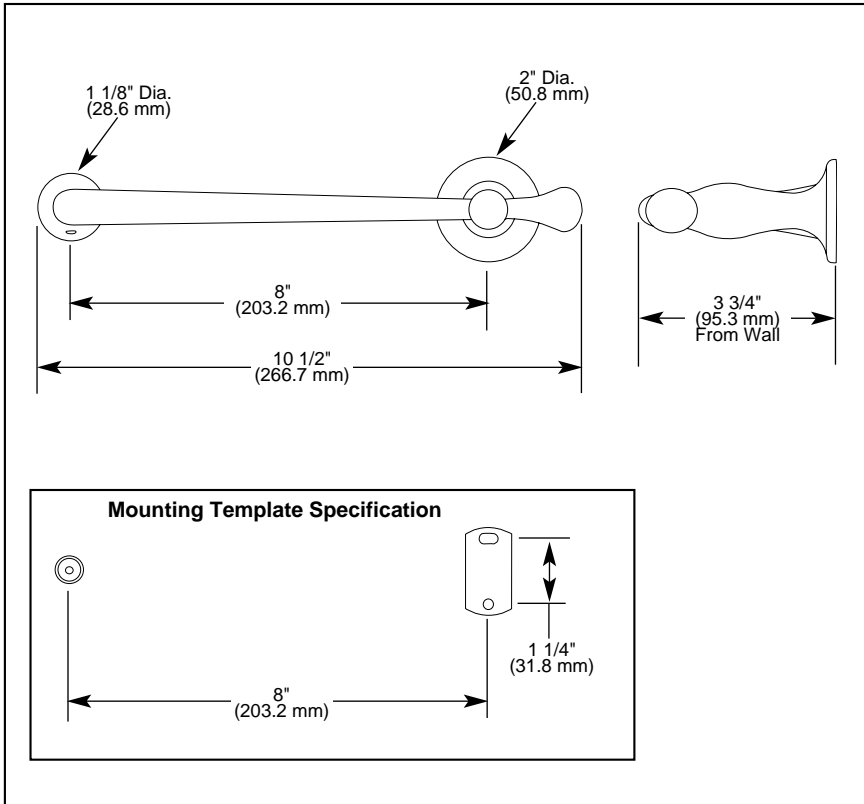

BRIZO[®]

ACCESSORIES

- RSVP™ Bath Collection
- Mini Towel Bar

Submitted Model No.: _____

Specific Features: _____

STANDARD SPECIFICATIONS:

- Wood blocking is preferable behind all wall surfaces. If wood blocking is not available, the following fasteners are suggested: Tile/Masonry-use plastic anchors provided. Plaster/Drywall-use metal anchors provided.
- Mounting hardware and mounting instructions included with product.