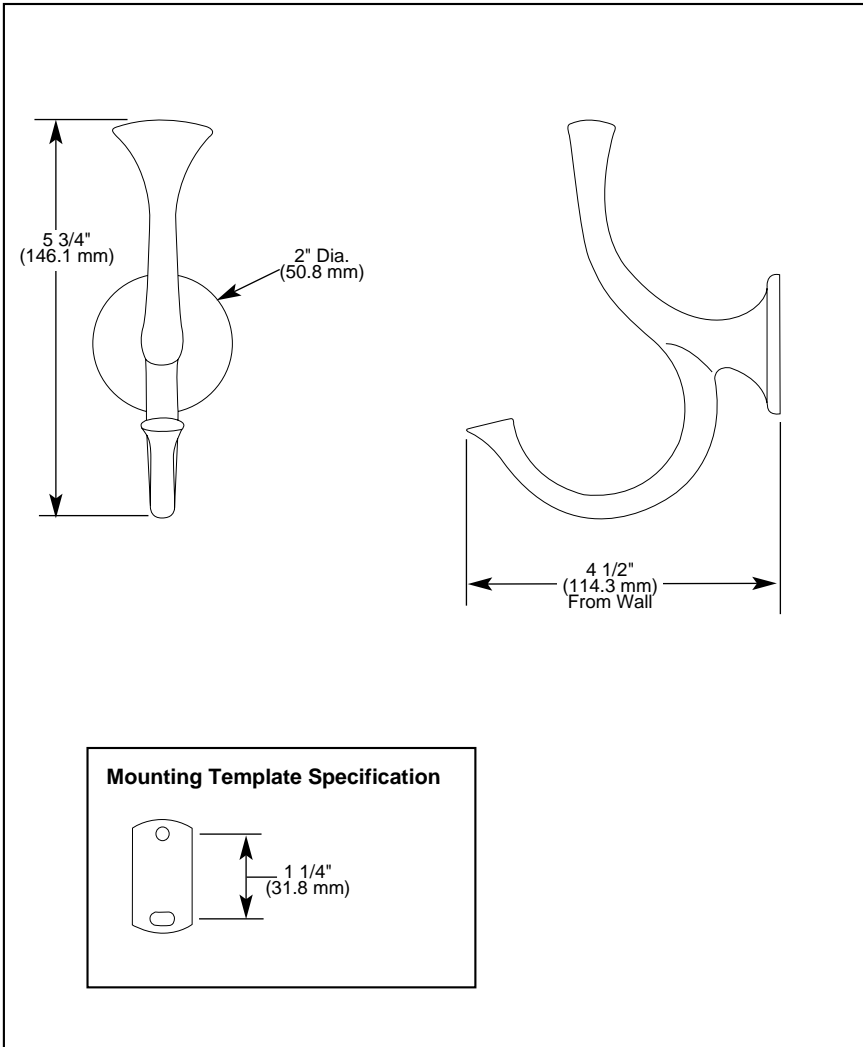

## ACCESSORIES

- RSVP™ Bath Collection
- Double Robe Hook

Submitted Model No.: \_\_\_\_\_

Specific Features: \_\_\_\_\_

### STANDARD SPECIFICATIONS:

- Wood blocking is preferable behind all wall surfaces. If wood blocking is not available, the following fasteners are suggested: Tile/Masonry-use plastic anchors provided. Plaster/Drywall-use metal anchors provided.
- Mounting hardware and mounting instructions included with product.