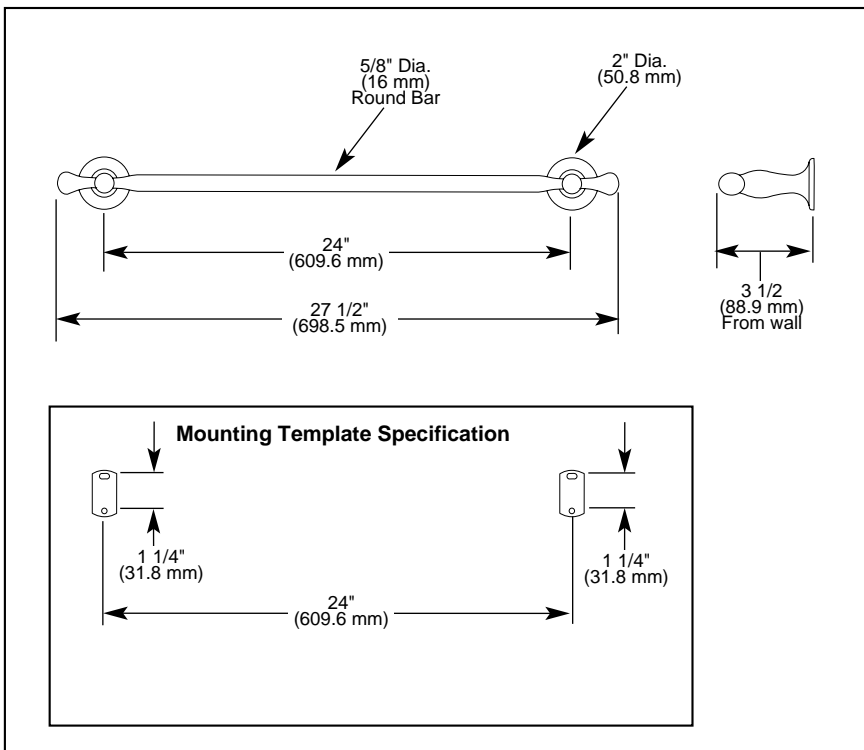

BRIZO[®]

ACCESSORIES

- RSVP™ Bath Collection
- 24" Single Towel Bar

Submitted Model No.: _____

Specific Features: _____

STANDARD SPECIFICATIONS:

- Wood blocking is preferable behind all wall surfaces. If wood blocking is not available, the following fasteners are suggested: Tile/Masonry-use plastic anchors provided. Plaster/Drywall-use metal anchors provided.
- Mounting hardware and mounting instructions included with product.