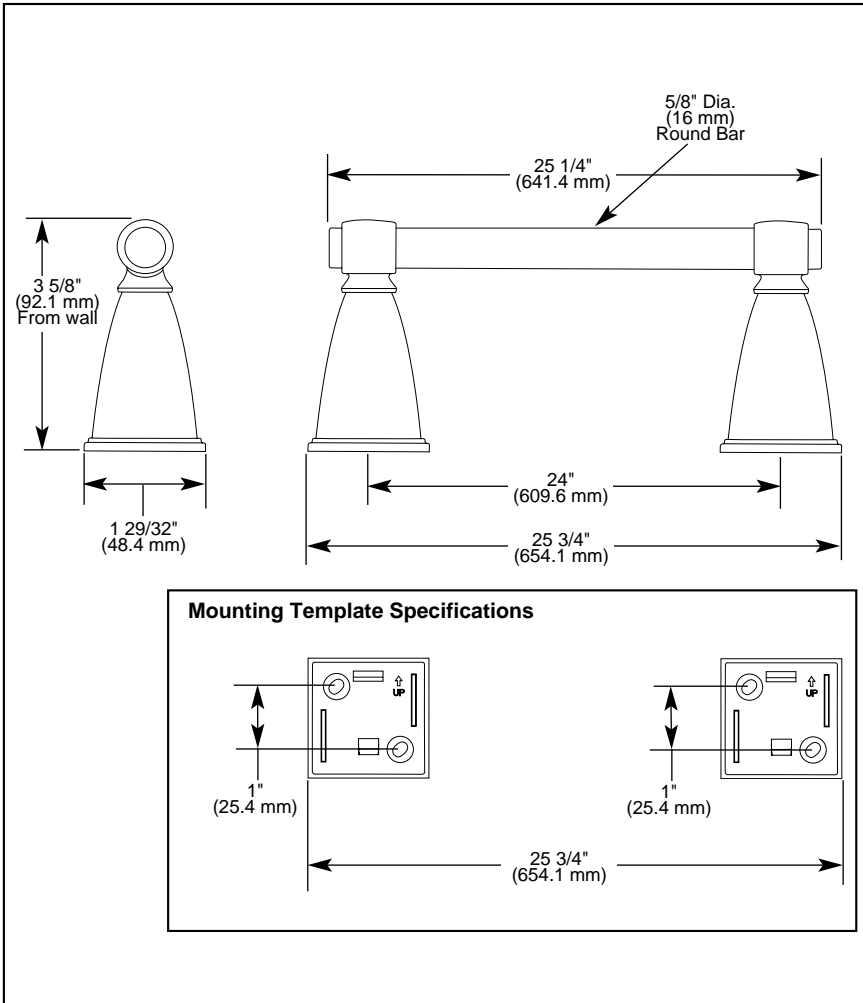

BRIZO[®]

ACCESSORIES

- Vesi™ Series
- 24" Towel Bar

Submitted Model No.: _____

Specific Features: _____

STANDARD SPECIFICATIONS:

- Wood blocking is preferable behind all wall surfaces. If wood blocking is not available, the following fasteners are suggested: Tile/Masonry-Plastic or lead Anchors Plaster/drywall-Toggle bolts.
- Mounting hardware and mounting instructions included with product.