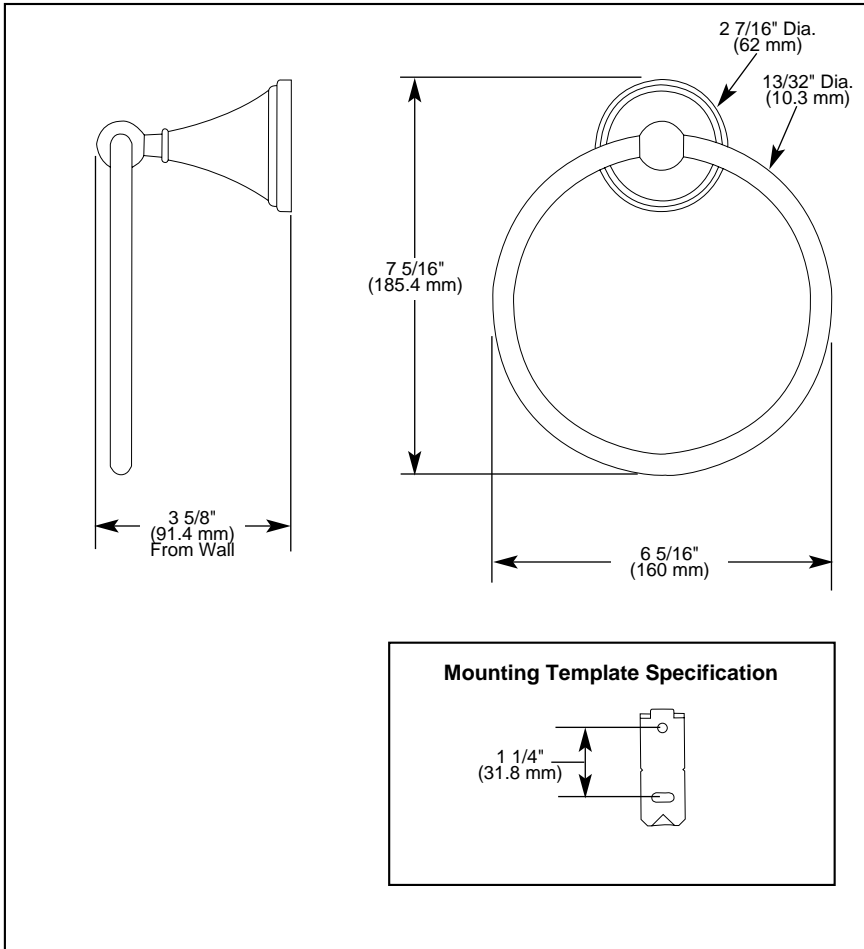

BRIZO[®]

ACCESSORIES

- Traditional Series
- Towel Ring

Submitted Model No.: _____

Specific Features: _____

STANDARD SPECIFICATIONS:

- Wood blocking is preferable behind all wall surfaces. If wood blocking is not available, the following fasteners are suggested: Tile/Masonry-Plastic or lead Anchors Plaster/drywall-Toggle bolts.
- Mounting hardware and mounting instructions included with product.