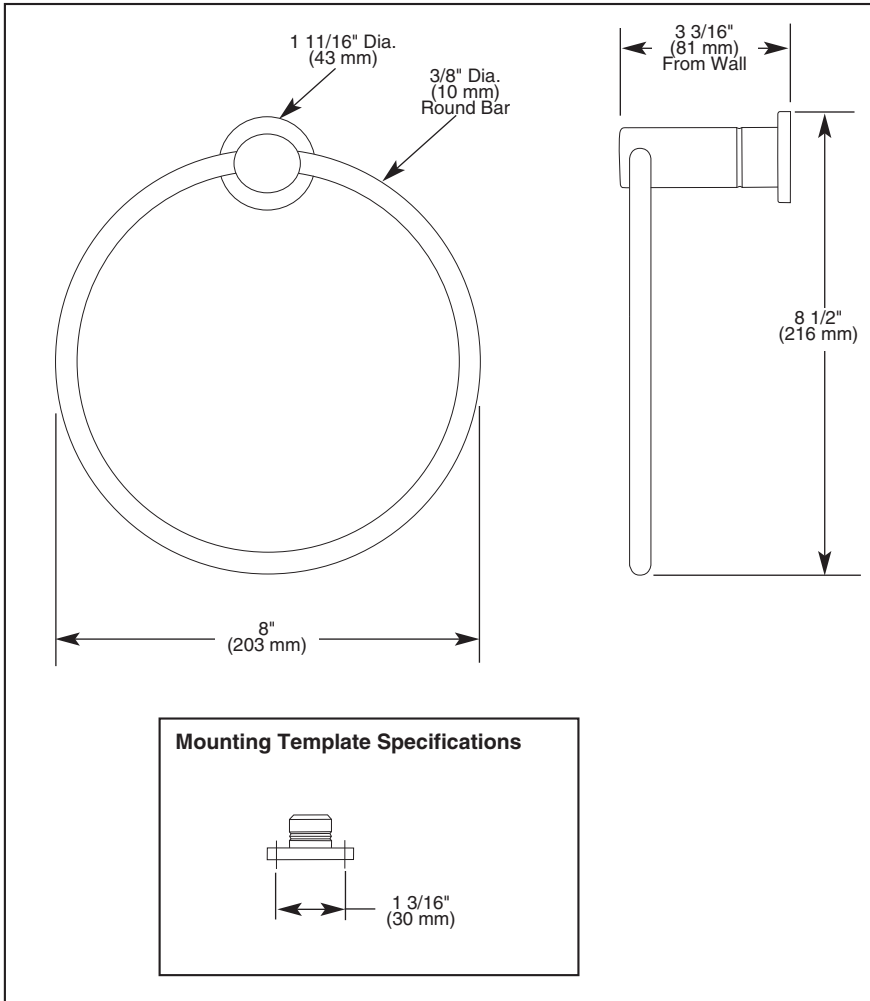

BRIZO®

ACCESSORIES

- Euro Series
- Coordinates with Quiescence® Collection
- Towel Ring

Submitted Model No.: _____

Specific Features: _____

▲ Designate proper finish suffix

STANDARD SPECIFICATIONS:

- Wood blocking is preferable behind all wall surfaces. If wood blocking is not available, the following fasteners are suggested: Tile/Masonry-Plastic or lead Anchors Plaster/drywall-Toggle bolts.
- Mounting hardware and mounting instructions included with product.