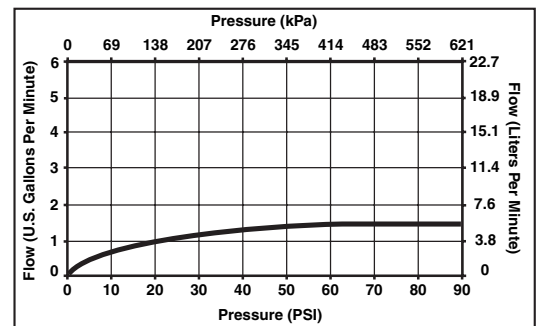

Delta Faucet Company

55 E. 111th Street, Indianapolis, Indiana 46280
395 Matheson Blvd. E., Mississauga, ON L4Z 2H2
© 2010 Masco Corporation of Indiana

Delta reserves the right (1) to make changes in specifications and materials, and (2) to change or discontinue models, both without notice or obligation. Dimensions are for reference only. See current full-line price book or www.brizo.com for finish options and product availability.

BSP-L-65305LF-LHP Rev. A