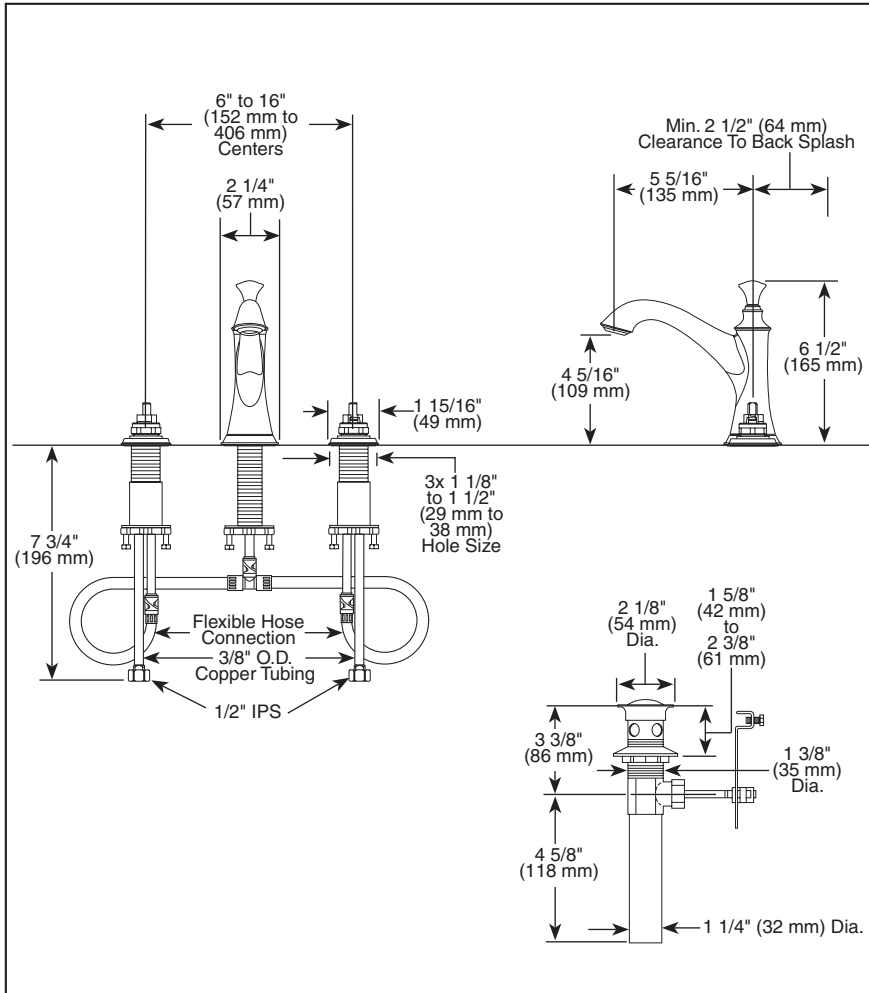

▲ Designate Proper Finish Suffix

COMPLIES WITH:

- ASME A112.18.1 / CSA B125.1
- ASME A112.18.2 / CSA B125.2
- Indicates compliance to ICC/ANSI A117.1
- EPA WaterSense
- Verified compliant with .25% weighted average Pb content regulations.