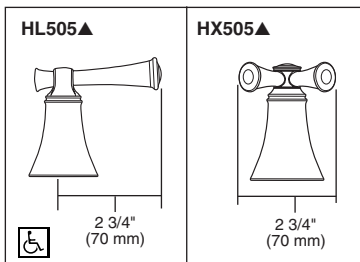

▲ Designate Proper Finish Suffix

COMPLIES WITH:

- ASME A112.18.1 / CSA B125.1
- ASME A112.18.2 / CSA B125.2
- Indicates compliance to ICC/ANSI A117.1
- EPA WaterSense
- Verified compliant with .25% weighted average Pb content regulations.