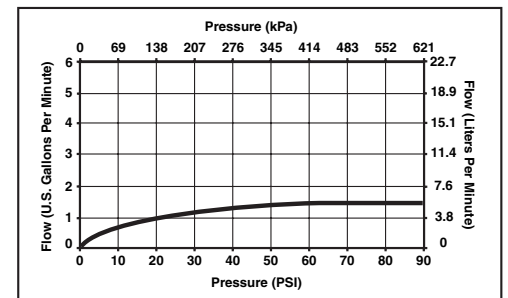

COMPLIES WITH:

- ASME A112.18.1 / CSA B125.1
- ASME A112.18.1 / CSA B125.1
- Indicates compliance to ICC/ANSI A117.1
- Verified compliant with .25% weighted average Pb content regulations.
- EPA Water Sense