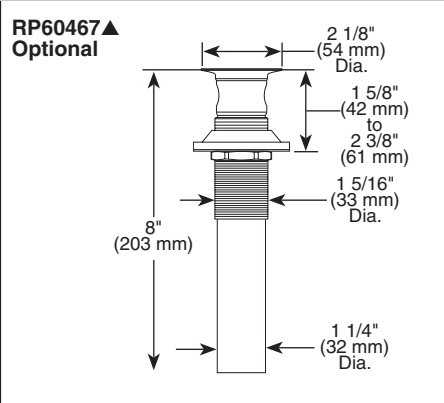

65830LF▲

Submitted Model No.: _____

Specific Features: _____

BRIZO®

LAVATORY FAUCETS

- Virage™ Bath Collection
- Two Handle Wall-Mounted Lavatory
- Three Hole Applications
- 8 1/2" Solid Metal Spout

STANDARD SPECIFICATIONS:

- Two handle lavatory faucet for concealed mounting in 3 hole wall applications.
- 8 1/2" solid metal spout.
- Control mechanism shall be of the rotating ceramic cylinder type with 90° (1/4 turn) rotation.
- 8" centers, 4" distance between holes.
- Recommend 1 1/2" hole size.
- Adjustable roughing in dimensions: 2 1/8" to 3 1/4".
- 1/2" I.P.S. inlets.
- Metal grid strainer with overflow included.
- Optional grid strainer without overflow (RP60467), push button pop-up with overflow (RP52487) or push button pop-up without overflow (RP52488).
- Maximum flow rate 1.5 gpm @ 60 PSI.