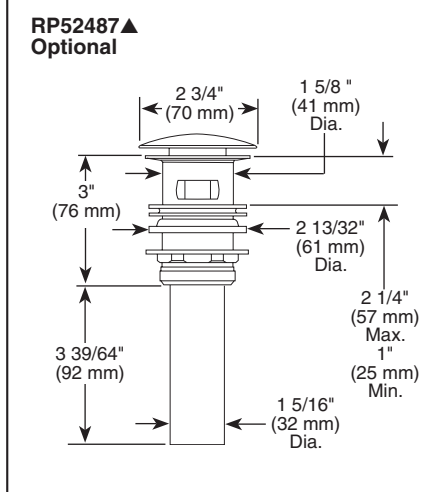

65830LF▲

Submitted Model No.: _____

Specific Features: _____

BRIZO®

LAVATORY FAUCETS

- Virage™ Bath Collection
- Two Handle Wall-Mounted Lavatory
- Three Hole Applications
- 8 1/2" Solid Metal Spout

STANDARD SPECIFICATIONS:

- Two handle lavatory faucet for concealed mounting in 3 hole wall applications.
- 8 1/2" solid metal spout.
- Control mechanism shall be of the rotating ceramic cylinder type with 90° (1/4 turn) rotation.
- 8" centers, 4" distance between holes.
- Recommend 1 1/2" hole size.
- Adjustable roughing in dimensions: 2 1/8" to 3 1/4".
- 1/2" I.P.S. inlets.
- Metal grid strainer with overflow included.
- Optional grid strainer without overflow (RP60467), push button pop-up with overflow (RP52487) or push button pop-up without overflow (RP52488).
- Maximum flow rate 1.5 gpm @ 60 PSI.