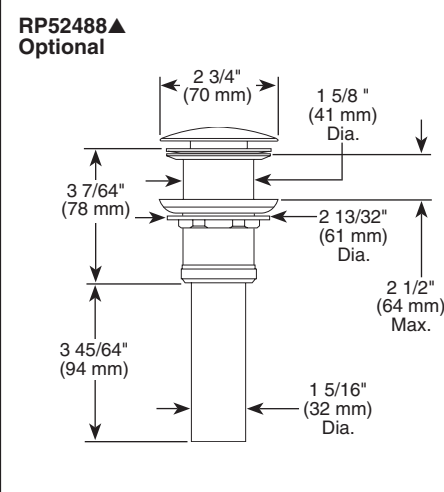

65830LF▲

Submitted Model No.: _____

Specific Features: _____

BRIZO®

LAVATORY FAUCETS

- Virage™ Bath Collection
- Two Handle Wall-Mounted Lavatory
- Three Hole Applications
- 8 1/2" Solid Metal Spout

STANDARD SPECIFICATIONS:

- Two handle lavatory faucet for concealed mounting in 3 hole wall applications.
- 8 1/2" solid metal spout.
- Control mechanism shall be of the rotating ceramic cylinder type with 90° (1/4 turn) rotation.
- 8" centers, 4" distance between holes.
- Recommend 1 1/2" hole size.
- Adjustable roughing in dimensions: 2 1/8" to 3 1/4".
- 1/2" I.P.S. inlets.
- Metal grid strainer with overflow included.
- Optional grid strainer without overflow (RP60467), push button pop-up with overflow (RP52487) or push button pop-up without overflow (RP52488).
- Maximum flow rate 1.5 gpm @ 60 PSI.