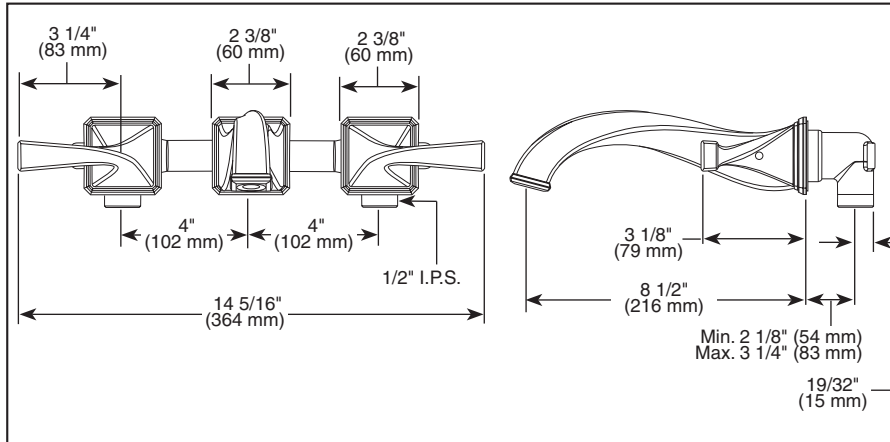

65830LF▲

Submitted Model No.: _____

Specific Features: _____

BRIZO®

LAVATORY FAUCETS

- Virage™ Bath Collection
- Two Handle Wall-Mounted Lavatory
- Three Hole Applications
- 8 1/2" Solid Metal Spout

STANDARD SPECIFICATIONS:

- Two handle lavatory faucet for concealed mounting in 3 hole wall applications.
- 8 1/2" solid metal spout.
- Control mechanism shall be of the rotating ceramic cylinder type with 90° (1/4 turn) rotation.
- 8" centers, 4" distance between holes.
- Recommend 1 1/2" hole size.
- Adjustable roughing in dimensions: 2 1/8" to 3 1/4".
- 1/2" I.P.S. inlets.
- Metal grid strainer with overflow included.
- Optional grid strainer without overflow (RP60467), push button pop-up with overflow (RP52487) or push button pop-up without overflow (RP52488).
- Maximum flow rate 1.5 gpm @ 60 PSI.