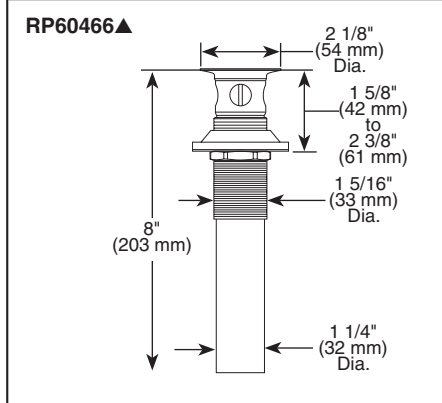

65830LF▲

Submitted Model No.: _____

Specific Features: _____

BRIZO®

LAVATORY FAUCETS

- Virage™ Bath Collection
- Two Handle Wall-Mounted Lavatory
- Three Hole Applications
- 8 1/2" Solid Metal Spout

STANDARD SPECIFICATIONS:

- Two handle lavatory faucet for concealed mounting in 3 hole wall applications.
- 8 1/2" solid metal spout.
- Control mechanism shall be of the rotating ceramic cylinder type with 90° (1/4 turn) rotation.
- 8" centers, 4" distance between holes.
- Recommend 1 1/2" hole size.
- Adjustable roughing in dimensions: 2 1/8" to 3 1/4".
- 1/2" I.P.S. inlets.
- Metal grid strainer with overflow included.
- Optional grid strainer without overflow (RP60467), push button pop-up with overflow (RP52487) or push button pop-up without overflow (RP52488).
- Maximum flow rate 1.5 gpm @ 60 PSI.