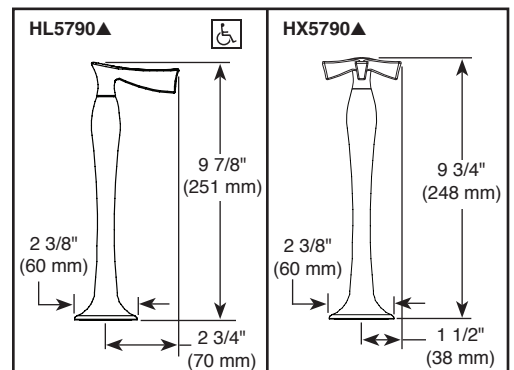

BRIZO®

LAVATORY FAUCET

- RSVP® Collection
- Two Handle Widespread Deck Mount

FEATURES:

- Quick-Snap® Installation

STANDARD SPECIFICATIONS:

- Max flow rate: 1.50 GPM @ 60 PSI, 5.68 L/Min @ 414 kPa
- Max flow rate (ECO models only): 1.20 GPM @ 60 PSI, 4.54 L/Min @ 414 kPa
- Three hole sink mount
- Ceramic cartridge
- Spout features hidden water-efficient laminar flow aerator
- LHP - Less Handle Program (see handle options at left)
- Drain sold separately

<p>RP72411▲ Grid Strainer Drain less overflow holes</p>	<p>RP72413▲ Push Button Drain less overflow holes</p> <p>2 3/4" (70 mm) Dia.</p>	<p>RP81627▲ Push Button Drain less overflow holes</p> <p>1 5/8" (41 mm) Dia.</p>
<p>RP72412▲ Grid Strainer Drain with overflow holes</p>	<p>RP72414▲ Push Button Drain with overflow holes</p> <p>2 3/4" (70 mm) Dia.</p>	<p>RP81628▲ Push Button Drain with overflow holes</p> <p>1 5/8" (41 mm) Dia.</p>