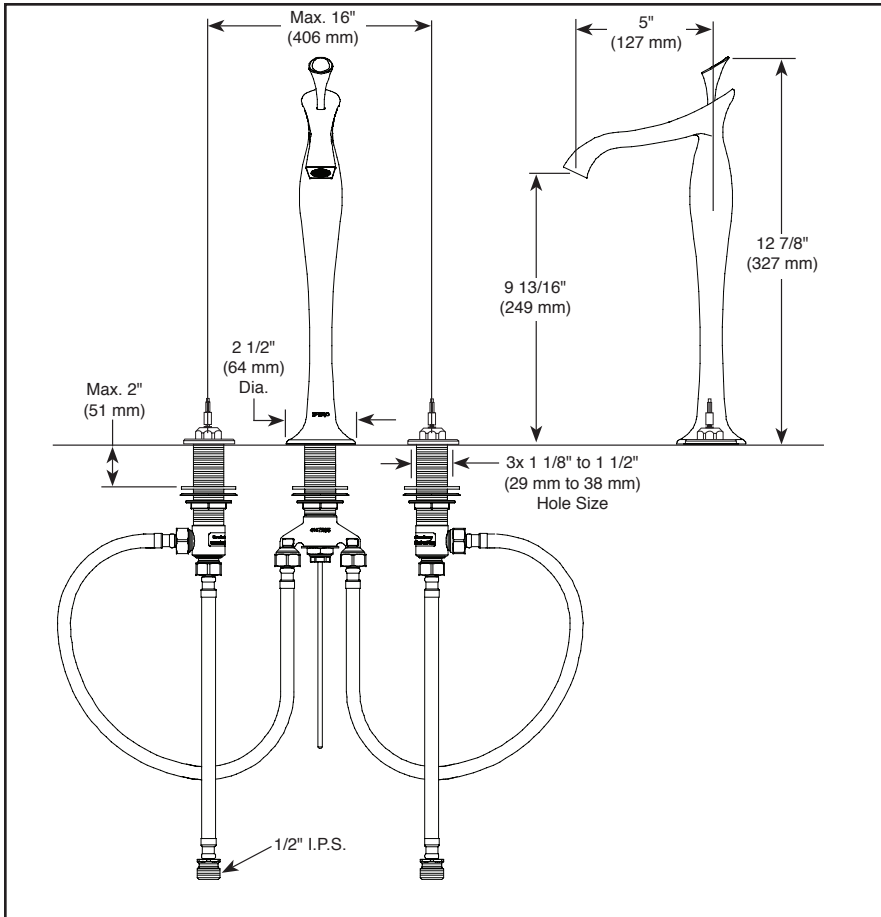

BRIZO®

LAVATORY FAUCET

- RSVP® Collection
- Two Handle Widespread Deck Mount

FEATURES:

- Quick-Snap® Installation

STANDARD SPECIFICATIONS:

- Max flow rate: 1.50 GPM @ 60 PSI, 5.68 L/Min @ 414 kPa
- Max flow rate (ECO models only): 1.20 GPM @ 60 PSI, 4.54 L/Min @ 414 kPa
- Three hole sink mount
- Ceramic cartridge
- Spout features hidden water-efficient laminar flow aerator
- LHP - Less Handle Program (see handle options at left)
- Drain sold separately

<p>RP72411▲ Grid Strainer Drain less overflow holes</p>	<p>RP72413▲ Push Button Drain less overflow holes</p> <p>2 3/4" (70 mm) Dia.</p>	<p>RP81627▲ Push Button Drain less overflow holes</p> <p>1 5/8" (41 mm) Dia.</p>
<p>RP72412▲ Grid Strainer Drain with overflow holes</p>	<p>RP72414▲ Push Button Drain with overflow holes</p> <p>2 3/4" (70 mm) Dia.</p>	<p>RP81628▲ Push Button Drain with overflow holes</p> <p>1 5/8" (41 mm) Dia.</p>