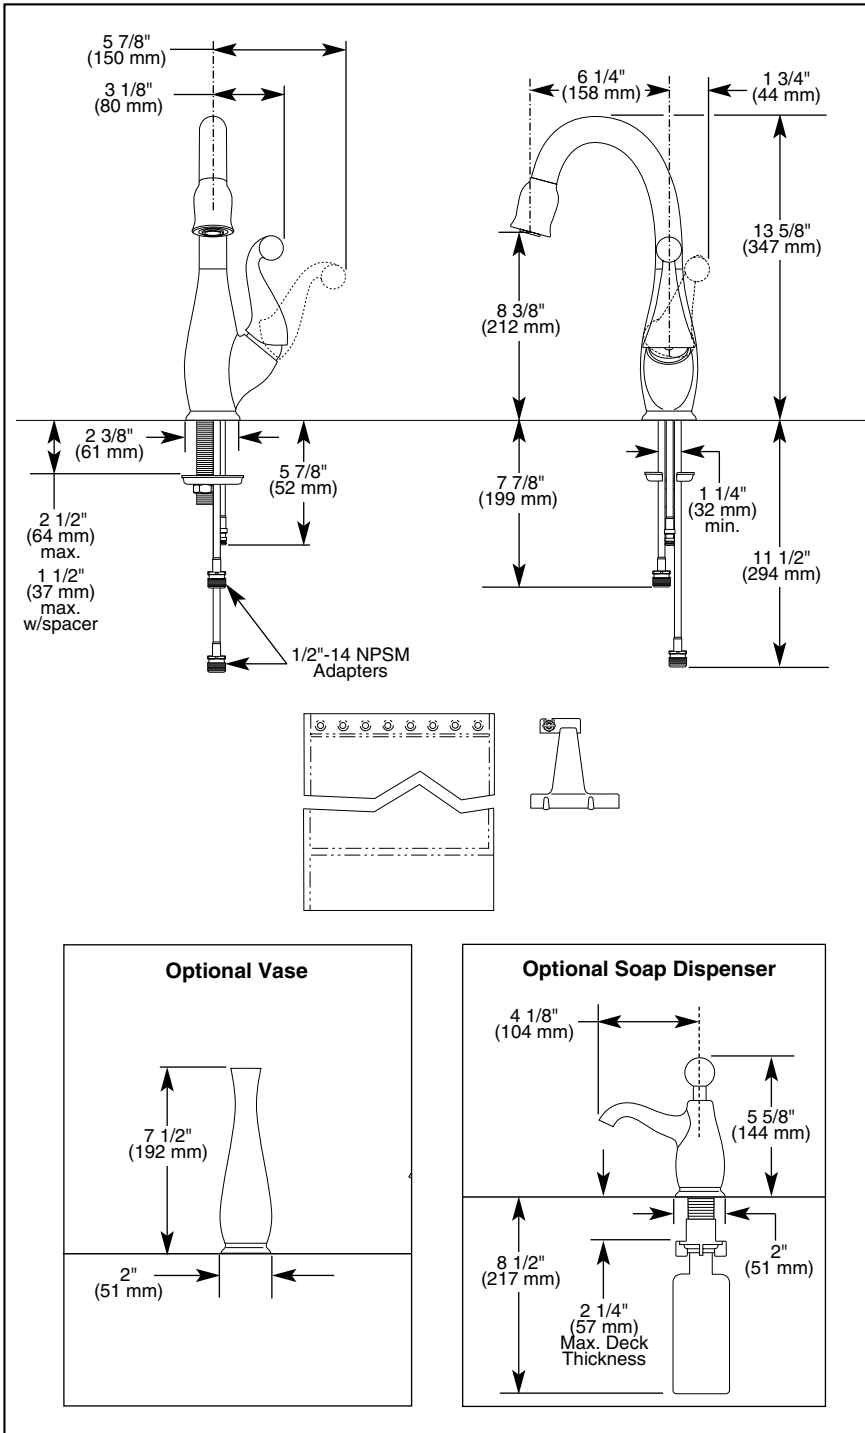

Submitted Model No.: _____

Specific Features: _____

BRIZO™

BAR/PREP SINK FAUCETS

- Floriano™ Collection
- Single Handle Pull-Down
- Deck Mount
- Single or 2 Hole Sink Applications
- Optional Vase Interchangeable with Soap Dispenser

COMPLIES WITH:

- ASME A112.18.1
- CSA B125
- ICC/ANSI A117.1/ADA

STANDARD SPECIFICATIONS:

- Single handle bar/prep sink faucets for exposed mounting on single hole sinks.
- Solid brass fabricated body.
- 13 5/8" (347 mm) high, 6 1/4" (158 mm) long, spout swings 360°.
- Lever handle. Control mechanism shall be of the rotating stainless steel ball type with replaceable non-metallic seats operating in stainless steel lined sockets.
- Control shall return to neutral position when faucet is turned off.
- Quick connect hoses.
- Tangle-free bag for hose.
- Twist and lock mechanism eliminates spray head wobble.
- Red/Blue graphics on handle button to indicate hot/cold temperature.
- Dual integral check valves in sprayer assembly.
- Disposable hose lead to aide installation.
- Spacer for mounting nut to reduce number of turns required for installation.
- Mounting wrench to assist in tightening mounting nut securely.
- Hose guards integral to casting reduces wear and noise on hose.
- Hose travels inside mounting shank so it will not interfere with deck edges.
- Keyed trim ring to help alignment and aid installation.

Standard Features	63510-*
Washerless	◆
Single Hole Installation	◆
2 1/2" (64 mm) Thick Deck Installation Capability	◆
Lever Handle	
13 5/8" (347 mm) High, 6 1/4" (158 mm) Long, Spout Swings 360°.	◆
3/8" O.D. Straight, Staggered Copper Supply Tubes – 7 7/8" (199 mm) and 11 1/2" (294 mm) Long	◆
Standard with 1/2"-14 NPSM Adapters	◆
Wand Matches Finish	◆
Red/Blue Graphics on handle button to indicate hot/cold temperature	◆