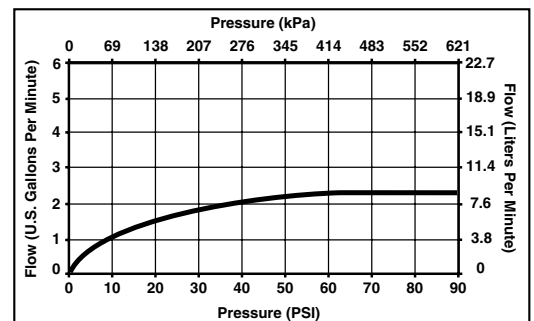

Submitted Model No.: _____

Specific Features: _____

BRIZO™

BAR/PREP SINK FAUCETS

- Floriano™ Collection
- Single Handle Pull-Down
- Deck Mount
- Single or 2 Hole Sink Applications
- Optional Vase Interchangeable with Soap Dispenser

COMPLIES WITH:

- ASME A112.18.1
- CSA B125
- ICC/ANSI A117.1/ADA

STANDARD SPECIFICATIONS:

- Single handle bar/prep sink faucets for exposed mounting on single hole sinks.
- Solid brass fabricated body.
- 13 5/8" (347 mm) high, 6 1/4" (158 mm) long, spout swings 360°.
- Lever handle. Control mechanism shall be of the rotating stainless steel ball type with replaceable non-metallic seats operating in stainless steel lined sockets.
- Control shall return to neutral position when faucet is turned off.
- Quick connect hoses.
- Tangle-free bag for hose.
- Twist and lock mechanism eliminates spray head wobble.
- Red/Blue graphics on handle button to indicate hot/cold temperature.
- Dual integral check valves in sprayer assembly.
- Disposable hose lead to aide installation.
- Spacer for mounting nut to reduce number of turns required for installation.
- Mounting wrench to assist in tightening mounting nut securely.
- Hose guards integral to casting reduces wear and noise on hose.
- Hose travels inside mounting shank so it will not interfere with deck edges.
- Keyed trim ring to help alignment and aid installation.

Standard Features	63510-*
Washerless	◆
Single Hole Installation	◆
2 1/2" (64 mm) Thick Deck Installation Capability	◆
Lever Handle	
13 5/8" (347 mm) High, 6 1/4" (158 mm) Long, Spout Swings 360°.	◆
3/8" O.D. Straight, Staggered Copper Supply Tubes – 7 7/8" (199 mm) and 11 1/2" (294 mm) Long	◆
Standard with 1/2"-14 NPSM Adapters	◆
Wand Matches Finish	◆
Red/Blue Graphics on handle button to indicate hot/cold temperature	◆