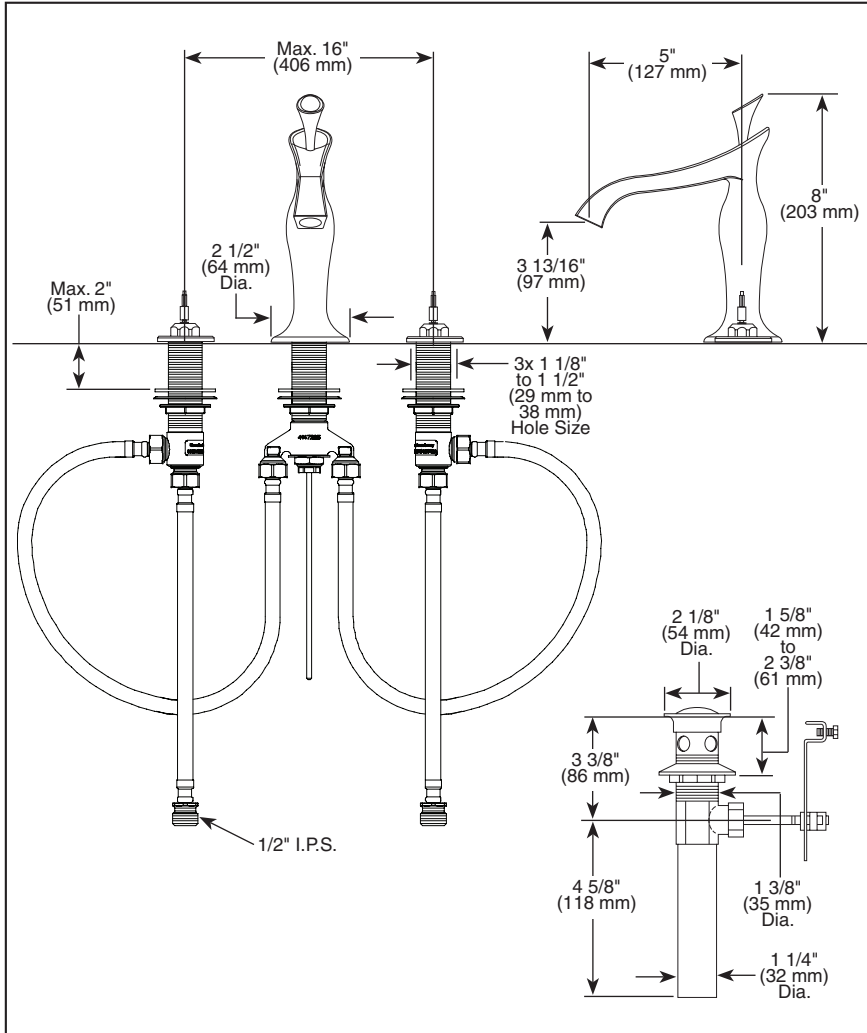

65390LF-▲LHP

Submitted Model No.: _____

Specific Features: _____

BRIZO®

WIDESPREAD LAVATORY FAUCETS

- RSVP™ Bath Collection
- Two Handle Deck Mount
- 3 Hole Sink Applications
- 6"-16" Centers

STANDARD SPECIFICATIONS:

- Two handle lavatory faucet for concealed mounting on 3 hole applications.
- Widespread 6" to 16" centers.
- 5" (127 mm) long, 8 (203 mm) high rigid spout.
- LHP - Less Handle Program. See handle options below.
- Control mechanism shall be of the rotating ceramic cylinder type with 90° (1/4 turn) rotation.
- Metal drain with pop-up type fitting with plated flange and stopper.
- Maximum flow rate 1.5 gpm @ 60 PSI.