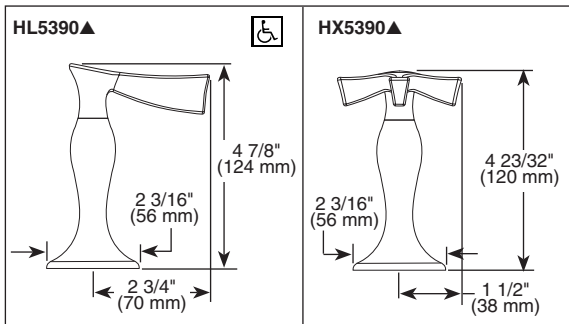

▲ Designate Proper Finish Suffix