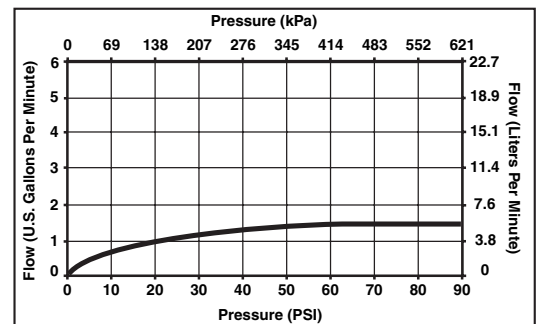

Delta Faucet Company

55 E. 111th Street, Indianapolis, Indiana 46280
395 Matheson Blvd. E., Mississauga, ON L4Z 2H2
© 2010 Masco Corporation of Indiana

Delta reserves the right (1) to make changes in specifications and materials, and (2) to change or discontinue models, both without notice or obligation. Dimensions are for reference only. See current full-line price book or www.brizo.com for finish options and product availability.

BSP-L-65390LF-LHP Rev. A