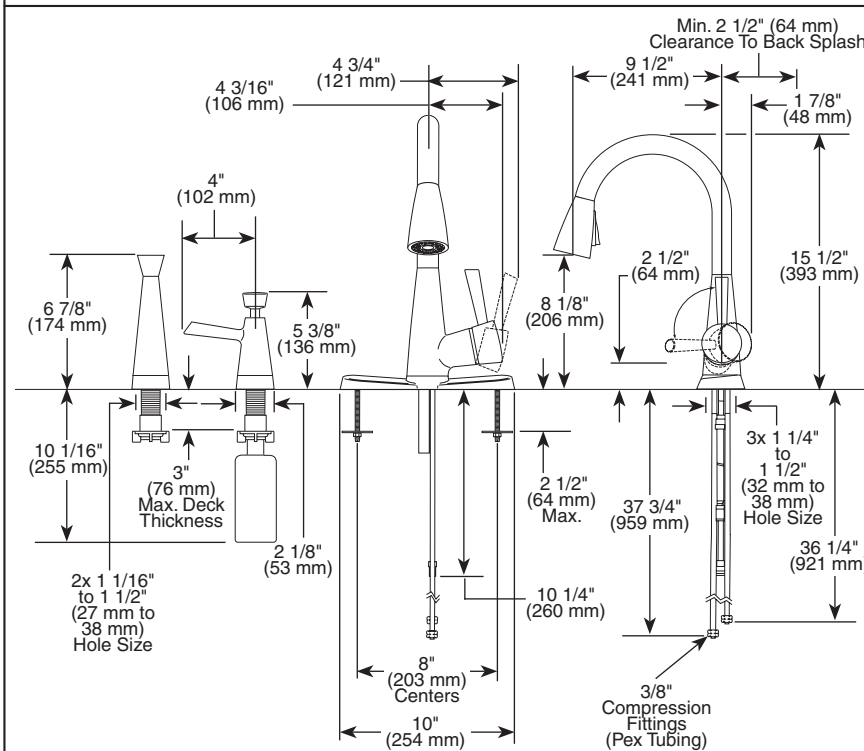

Submitted Model No.: _____
 Specific Features: _____

▲ Designate proper finish suffix

Delta reserves the right (1) to make changes in specifications and materials, and (2) to change or discontinue models, both without notice or obligation. Dimensions are for reference only. See current full-line price book or www.brizo.com for finish options and product availability.
 BSP-K-63070LF Rev. C

BRIZO®

KITCHEN FAUCETS

- Venuto® Collection
- Single Handle Deck Mount
- 2-Function Pull-Down
- Single, 2 or 3 Hole Sink Applications
- Centermount or 8" (203 mm) Centers with Optional 10" (254 mm) Escutcheon
- Optional Vase Interchangeable with Soap Dispenser
- Euro-Motion Diamond Valve-Diamond Embedded Ceramic Disc
- One Piece InnoFlex® Waterways

STANDARD SPECIFICATIONS:

- Single handle, 2-function pull-down kitchen faucets for exposed mounting on single, two and three hole sinks.
- 15 1/2" (393 mm) high, 9 1/2" (241 mm) long, spout swings 360°.
- Touch-Clean® sprayhead.
- Pull-down wand operates in an aerated or spray mode via an ergonomic toggle diverter.
- Features MagneDock® magnetic wand docking system.
- Red/blue indicator on handle for hot/cold temperature.
- Tangle-free bag for hose.
- Thin deck mounting aid to help secure product if used on thin sinks.
- Dual integral check valves in sprayer assembly.
- Integrated removable debris screen in sprayer assembly.
- Disposable hose lead to aid installation.
- Spacer for mounting nut to reduce number of turns required for installation.
- Mounting wrench to assist in tightening mounting nut securely.
- Hose travels inside mounting shank so it will not interfere with deck edges.
- Matching trim ring and 10" (254 mm) escutcheon.