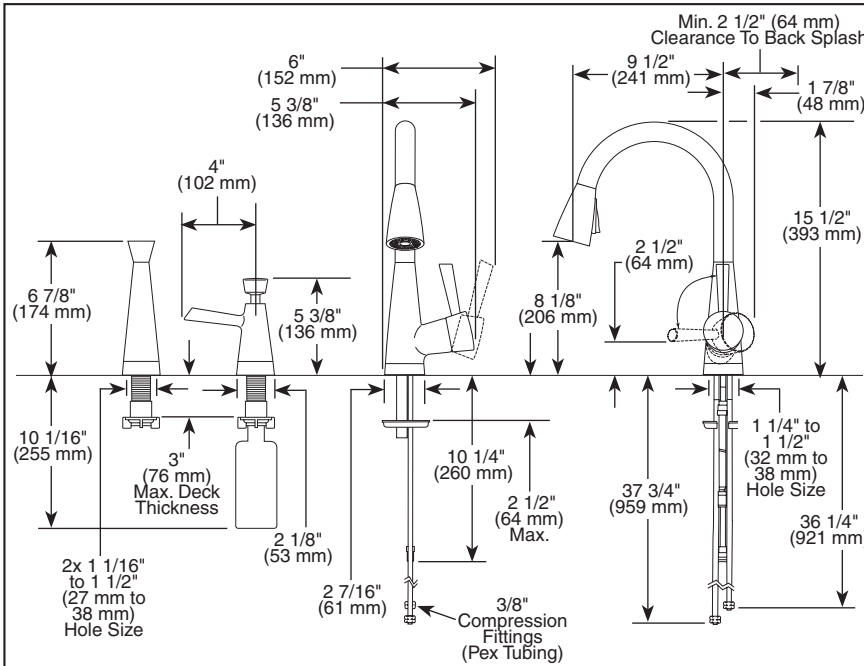

Submitted Model No.: _____
 Specific Features: _____

▲ Designate proper finish suffix

Delta reserves the right (1) to make changes in specifications and materials, and (2) to change or discontinue models, both without notice or obligation. Dimensions are for reference only. See current full-line price book or www.brizo.com for finish options and product availability.
 BSP-K-63070LF Rev. C

BRIZO®

KITCHEN FAUCETS

- Venuto® Collection
- Single Handle Deck Mount
- 2-Function Pull-Down
- Single, 2 or 3 Hole Sink Applications
- Centermount or 8" (203 mm) Centers with Optional 10" (254 mm) Escutcheon
- Optional Vase Interchangeable with Soap Dispenser
- Euro-Motion Diamond Valve-Diamond Embedded Ceramic Disc
- One Piece InnoFlex® Waterways

STANDARD SPECIFICATIONS:

- Single handle, 2-function pull-down kitchen faucets for exposed mounting on single, two and three hole sinks.
- 15 1/2" (393 mm) high, 9 1/2" (241 mm) long, spout swings 360°.
- Touch-Clean® sprayhead.
- Pull-down wand operates in an aerated or spray mode via an ergonomic toggle diverter.
- Features MagneDock® magnetic wand docking system.
- Red/blue indicator on handle for hot/cold temperature.
- Tangle-free bag for hose.
- Thin deck mounting aid to help secure product if used on thin sinks.
- Dual integral check valves in sprayer assembly.
- Integrated removable debris screen in sprayer assembly.
- Disposable hose lead to aid installation.
- Spacer for mounting nut to reduce number of turns required for installation.
- Mounting wrench to assist in tightening mounting nut securely.
- Hose travels inside mounting shank so it will not interfere with deck edges.
- Matching trim ring and 10" (254 mm) escutcheon.