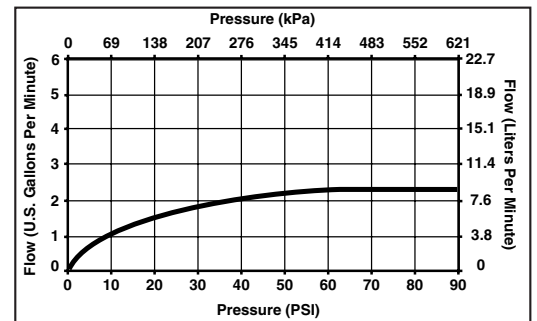

Delta Faucet Company
Indianapolis, Indiana 46280
A Division of Masco Corporation of Indiana
© 2009 Masco Corporation of Indiana