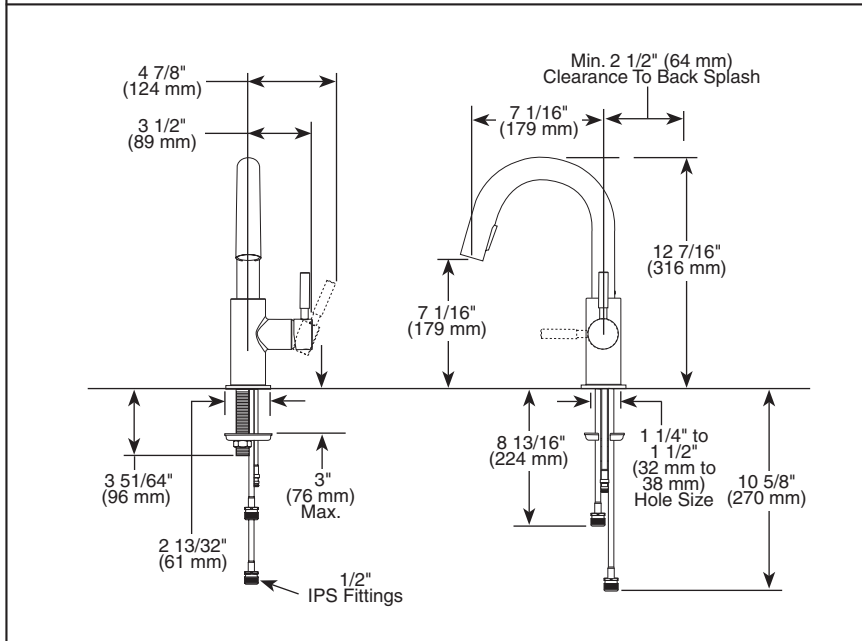

Submitted Model No.: _____

Specific Features: _____

▲ Designate proper finish suffix

BRIZO®

KITCHEN FAUCETS

- Solna™ Collection
- Single Handle Deck Mount
- 2-Function Pull-Down
- Single Hole Sink Application
- Centermount
- MagneDock® Magnetic Docking

STANDARD SPECIFICATIONS:

- Single handle, 2-function pull-down kitchen faucets for exposed mounting on single hole sinks.
- 15 5/32" (385 mm) high, 9 3/32" (231 mm) long, spout swings 360°.
- Solid brass fabricated body.
- Lever handle with euro motion valve cartridge.
- Quick connect hose.
- Pull-down wand operates in an aerated or spray mode via an ergonomic button.
- Features MagneDock® magnetic wand docking system.
- Red/blue graphics on handle button to indicate hot/cold temperature.
- Dual integral check valves in sprayer assembly.
- Disposable hose lead to aid installation.
- Spacer for mounting nut to reduce number of turns required for installation.
- Mounting wrench to assist in tightening mounting nut securely.
- Hose travels inside mounting shank so it will not interfere with deck edges.