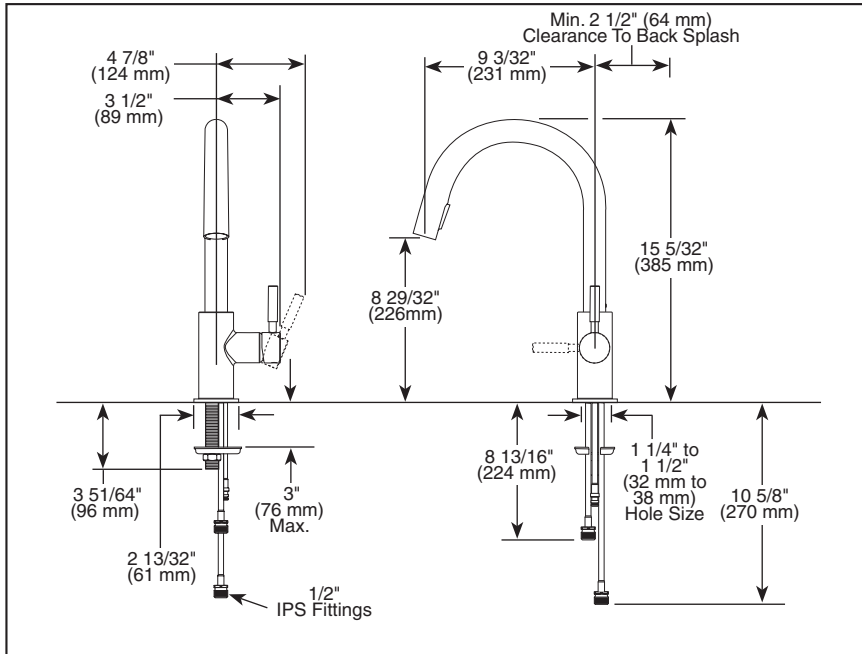

Submitted Model No.: _____

Specific Features: _____

▲ Designate proper finish suffix

BRIZO®

KITCHEN FAUCETS

- Solna™ Collection
- Single Handle Deck Mount
- 2-Function Pull-Down
- Single Hole Sink Application
- Centermount
- MagneDock® Magnetic Docking

STANDARD SPECIFICATIONS:

- Single handle, 2-function pull-down kitchen faucets for exposed mounting on single hole sinks.
- 15 5/32" (385 mm) high, 9 3/32" (231 mm) long, spout swings 360°.
- Solid brass fabricated body.
- Lever handle with euro motion valve cartridge.
- Quick connect hose.
- Pull-down wand operates in an aerated or spray mode via an ergonomic button.
- Features MagneDock® magnetic wand docking system.
- Red/blue graphics on handle button to indicate hot/cold temperature.
- Dual integral check valves in sprayer assembly.
- Disposable hose lead to aid installation.
- Spacer for mounting nut to reduce number of turns required for installation.
- Mounting wrench to assist in tightening mounting nut securely.
- Hose travels inside mounting shank so it will not interfere with deck edges.