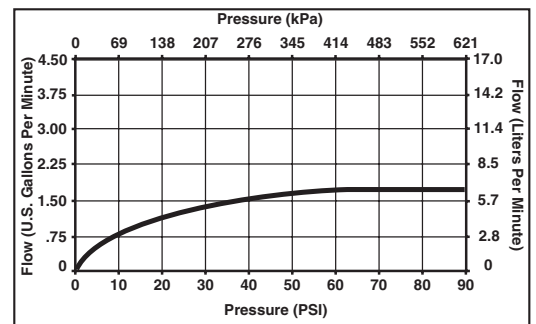

Delta Faucet Company
Indianapolis, Indiana 46280
A Division of Masco Corporation of Indiana
© 2011 Masco Corporation of Indiana

Delta reserves the right (1) to make changes in specifications and materials, and (2) to change or discontinue models, both without notice or obligation. Dimensions are for reference only. See current full-line price book or www.brizo.com for finish options and product availability.
BSP-K-63020LF Rev. B