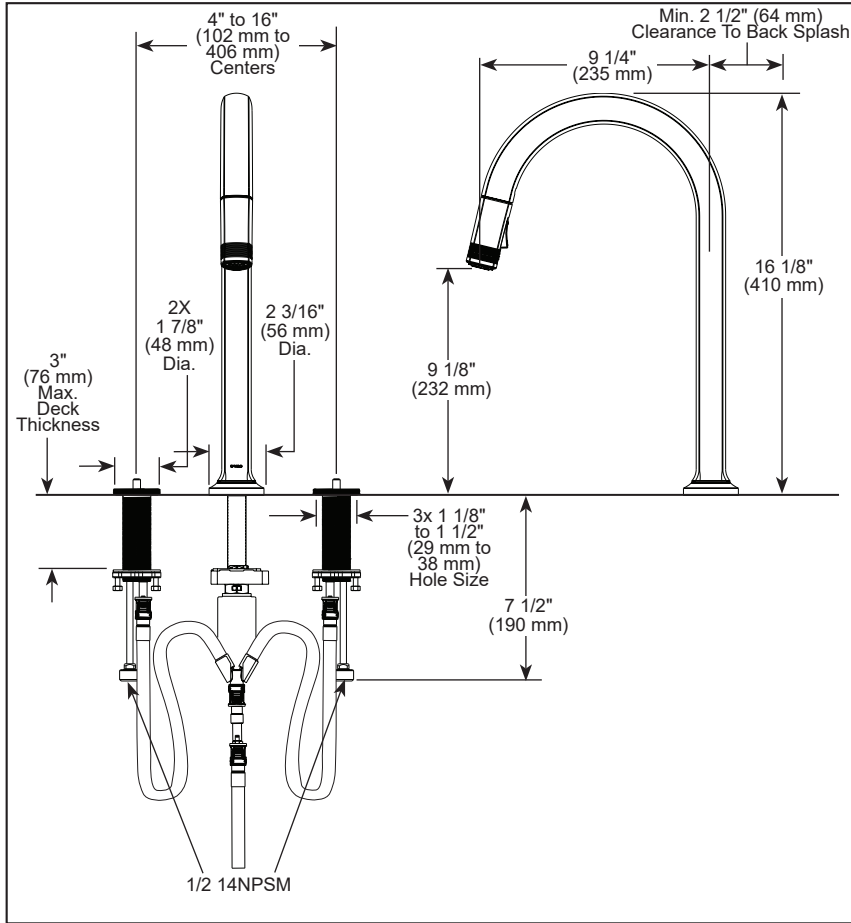

BRIZO®

KITCHEN FAUCET

- Kintsu® Bath Collection
- Two Handle Widespread Pull-Down

FEATURES:

- MagneDock® Magnetic Docking
- Touch-Clean® Sprayhead
- Lumicoat™ Finish (-L models only)
- Lumicoat™ Finishes easily wipe clean without cleaners and chemicals on the products most commonly touched areas

STANDARD SPECIFICATIONS:

- Max flow rate 1.8 gpm @ 60 psi, 6.8 L/min @ 414 kPa
- Three hole mount
- Spout rotates 360°
- Ceramic cartridge
- 1/2-14 NPSM threaded inlets
- Quick connect hoses
- Two-function wand: Aerated stream or spray
- Dual integral check valves in sprayer
- Handles sold separately
- Note: Optional red/blue temperature indicator rings, order RP101685

WARRANTY

- Parts and Finish - Lifetime limited warranty; or for commercial purchasers, 10 years for multi-family residential (apartments and condominiums) and 5 years for all other commercial uses, in each case from the date of purchase.
- Electronic Parts and Batteries (if applicable) - 5 years from the date of purchase; or for commercial purchasers, 1 year from the date of purchase. No warranty is provided on batteries.

COMPLIES WITH:

- ASME A112.18.1 / CSA B125.1
- ASME A112.18.6
- ♿ Indicates compliance to ICC/ANSI A117.1