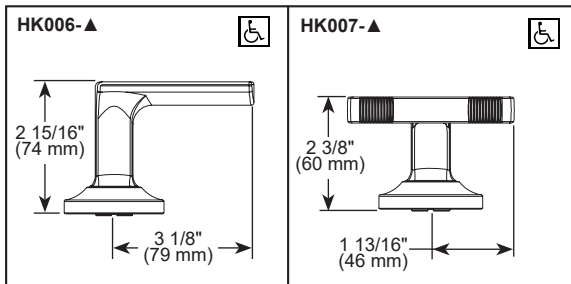

▲ Designate Proper Finish Suffix