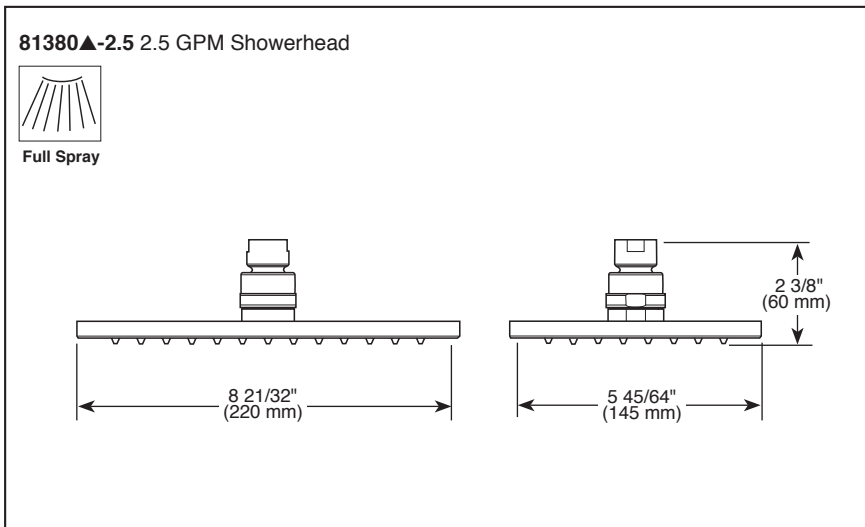

STANDARD SPECIFICATIONS:

- Maximum 1.75 gpm @ 80 psi, 6.6 L/min @ 550 kPa
- Maximum 2.5 gpm @ 80 psi, 9.5 L/min @ 550 kPa
- Single function showerhead
- Finished sprayface matches shell finish
- Showerhead is intended for overhead raincan orientation only. Ball connector rotates and pivots.

Submitted Model No.: _____

Specific Features: _____