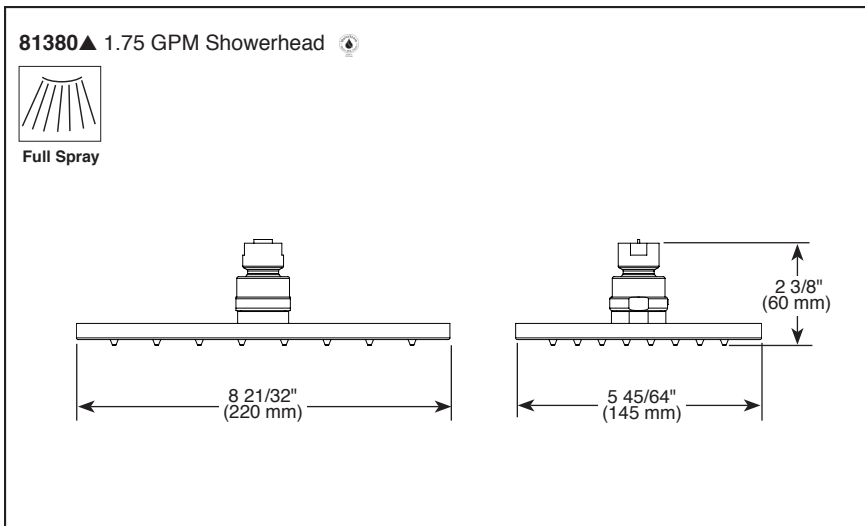

STANDARD SPECIFICATIONS:

- Maximum 1.75 gpm @ 80 psi, 6.6 L/min @ 550 kPa
- Maximum 2.5 gpm @ 80 psi, 9.5 L/min @ 550 kPa
- Single function showerhead
- Finished sprayface matches shell finish
- Showerhead is intended for overhead raincan orientation only. Ball connector rotates and pivots.

Submitted Model No.: _____

Specific Features: _____