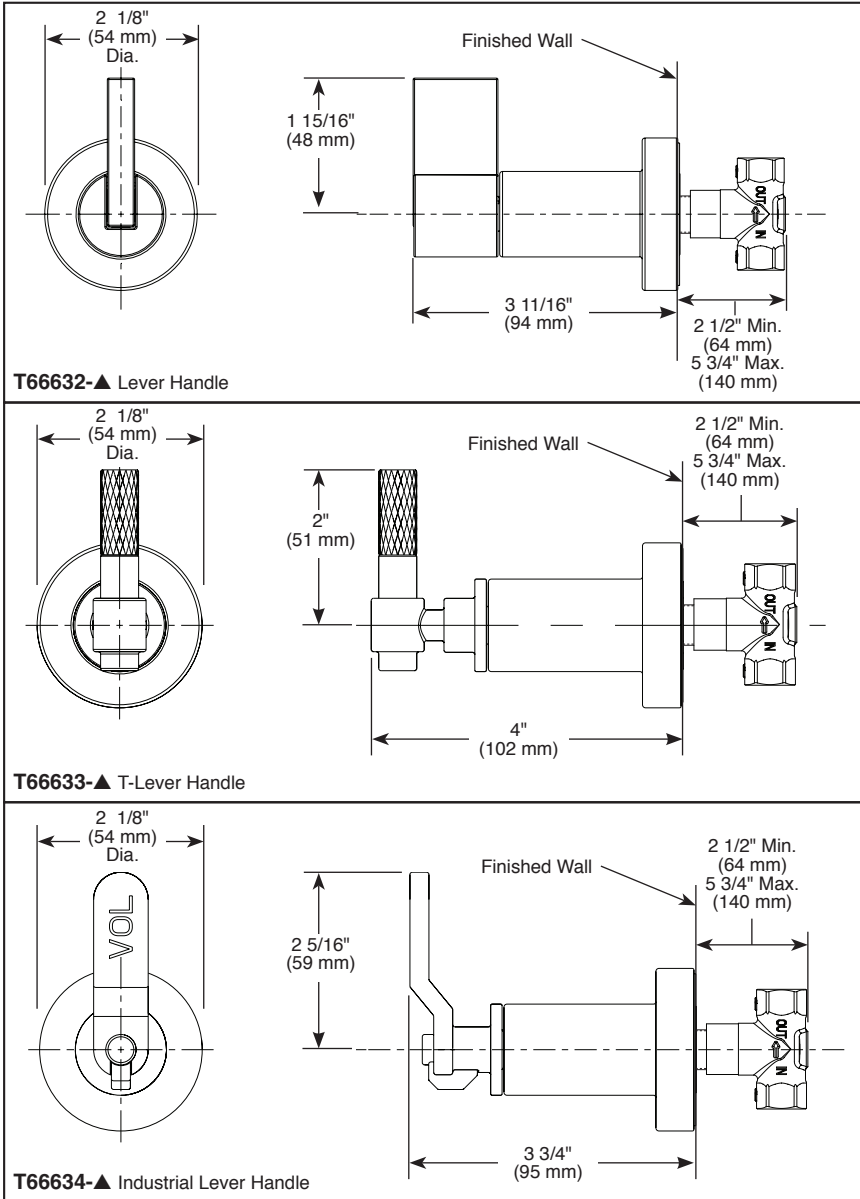

Submitted Model No.: \_\_\_\_\_

Specific Features: \_\_\_\_\_

T66632-▲ Lever Handle

T66633-▲ T-Lever Handle

T66634-▲ Industrial Lever Handle

▲ Designate proper finish suffix

### STANDARD SPECIFICATIONS

- Must also order R35600 Rough-In
- 90° handle rotation controls volume only
- Volume controls are required for every outlet and every set of body sprays (up to 9.10 gpm @ 60 PSI)
- All parts are replaceable from the front
- Adjusts for wall thickness variations
- Recommended working pressure of 45-80 PSI
- Volume control only; must be used with temperature control device