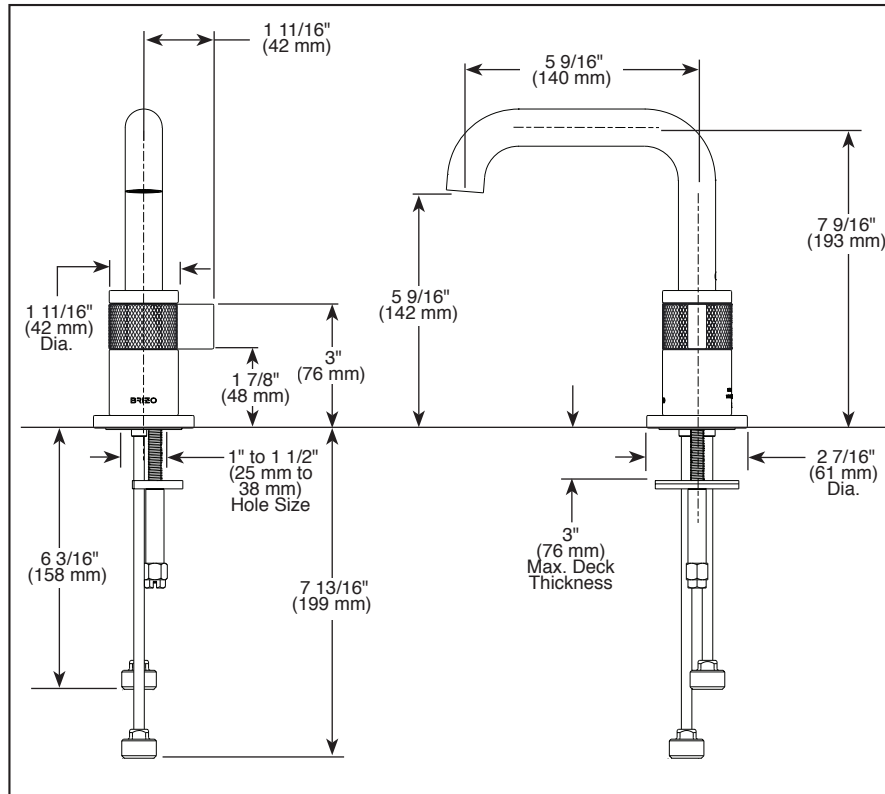

BRIZO®

BATHROOM FAUCET

- Litze® Collection
- Single Handle Deck Mount

Submitted Model No.: _____

Specific Features: _____

STANDARD SPECIFICATIONS:

- Max. flow rate 1.5 gpm @ 60 psi, 5.7 L/min @ 414 kPa
- Max. flow rate (ECO models only) 1.2 gpm @ 60 psi, 4.5 L/min @ 414 kPa
- Knurl or Teak accents
- Control mechanism - 28 mm ceramic mixing cartridge with metal stem and 90° rotation
- 1/2-14 NPSM threaded inlets
- Spout features hidden water efficient laminar flow aerator
- Solid brass fabricated body
- Drain sold separately

COMPLIES WITH:

- ASME A112.18.1 / CSA B125.1
- ASME A112.18.2 / CSA B125.2
- EPA WaterSense®

<p>RP72411▲ Grid Strainer Drain less overflow holes</p> 	<p>RP72413▲ Push Button Drain less overflow holes</p>  <p>2 3/4" (70 mm) Dia.</p>	<p>RP81627▲ Push Button Drain less overflow holes</p>  <p>1 5/8" (41 mm) Dia.</p>
<p>RP72412▲ Grid Strainer Drain with overflow holes</p> 	<p>RP72414▲ Push Button Drain with overflow holes</p>  <p>2 3/4" (70 mm) Dia.</p>	<p>RP81628▲ Push Button Drain with overflow holes</p>  <p>1 5/8" (41 mm) Dia.</p>