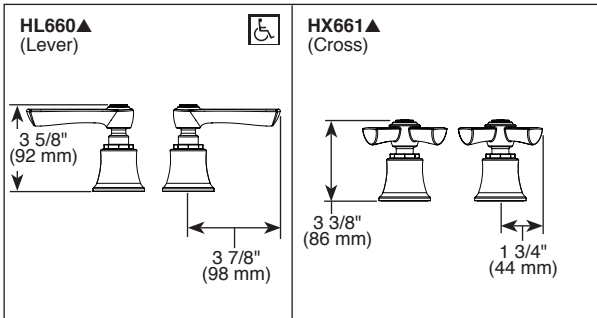

▲ Designate proper finish suffix

BRIZO®

ROMAN TUB FAUCET TRIM ONLY

- Rook™ Collection
- Three Hole Installation (T67361-LHP)
- Four Hole Installation (T67461-LHP)

FEATURES:

- H₂Okinetic Technology®
- Handles attach with rare earth magnets inside handles. No set screw required. Simplifies installation and provides flush mount installation.

STANDARD SPECIFICATIONS:

- Trim only for two handle Roman Tub faucet for concealed mounting
- Channel spout
- Temperature and volume controlled with handles
- Rough-In kit sold separately (R64707 for four hole and R62707 for three hole)
- Multifunction handshower includes dual check valves for backflow prevention (T67461)
- Minimum 11" (279 mm) to maximum 16" (406 mm) distance between holes
- Handles sold separately (HL660 or HX661)
- 60" - 82" (1524 mm - 2083 mm) stretchable finished metal hose (T67461)

WARRANTY

- Lifetime limited warranty on parts (other than electronic parts and batteries) and finishes; or, for commercial users, for 5 years from date of purchase.
- 5 year limited warranty on electronic parts (other than batteries); or, for commercial users, for 1 year from the date of purchase. No warranty is provided on batteries.