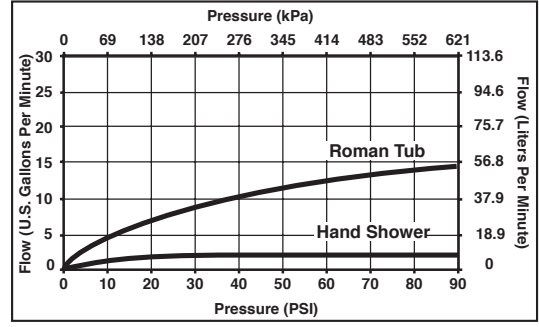

COMPLIES WITH:

- ASME A112.18.1 / CSA B125.1
- ☐ Indicates compliance to ICC/ANSI A117.1 - Valve control only

Brizo Kitchen & Bath Company reserves the right (1) to make changes in specifications and materials, and (2) to change or discontinue models, both without notice or obligation. Dimensions are for reference only. See current full-line price book or www.brizo.com for finish options and product availability.
BSP-B-T67361-LHP Rev. B