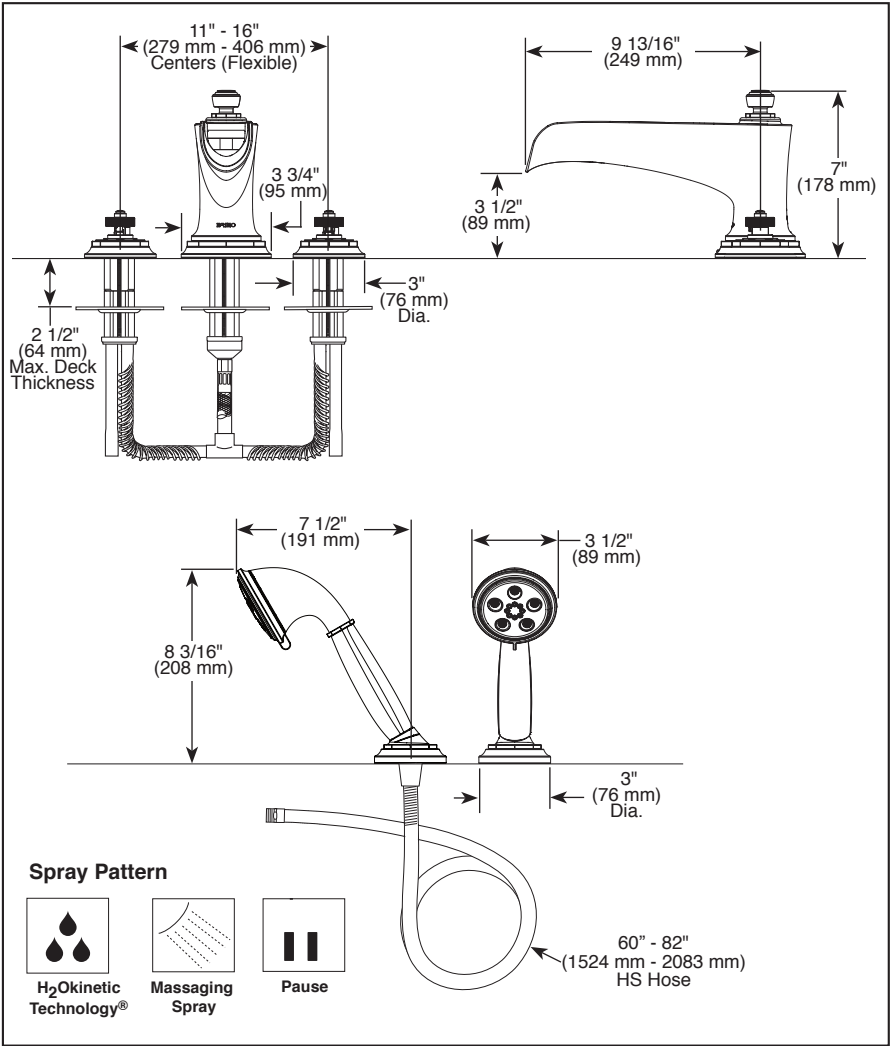

▲ Designate proper finish suffix

BRIZO®

ROMAN TUB FAUCET TRIM ONLY

- Rook™ Collection
- Three Hole Installation (T67361-LHP)
- Four Hole Installation (T67461-LHP)

FEATURES:

- H₂Okinetic Technology®
- Handles attach with rare earth magnets inside handles. No set screw required. Simplifies installation and provides flush mount installation.

STANDARD SPECIFICATIONS:

- Trim only for two handle Roman Tub faucet for concealed mounting
- Channel spout
- Temperature and volume controlled with handles
- Rough-In kit sold separately (R64707 for four hole and R62707 for three hole)
- Multifunction handshower includes dual check valves for backflow prevention (T67461)
- Minimum 11" (279 mm) to maximum 16" (406 mm) distance between holes
- Handles sold separately (HL660 or HX661)
- 60" - 82" (1524 mm - 2083 mm) stretchable finished metal hose (T67461)

WARRANTY

- Lifetime limited warranty on parts (other than electronic parts and batteries) and finishes; or, for commercial users, for 5 years from date of purchase.
- 5 year limited warranty on electronic parts (other than batteries); or, for commercial users, for 1 year from the date of purchase. No warranty is provided on batteries.