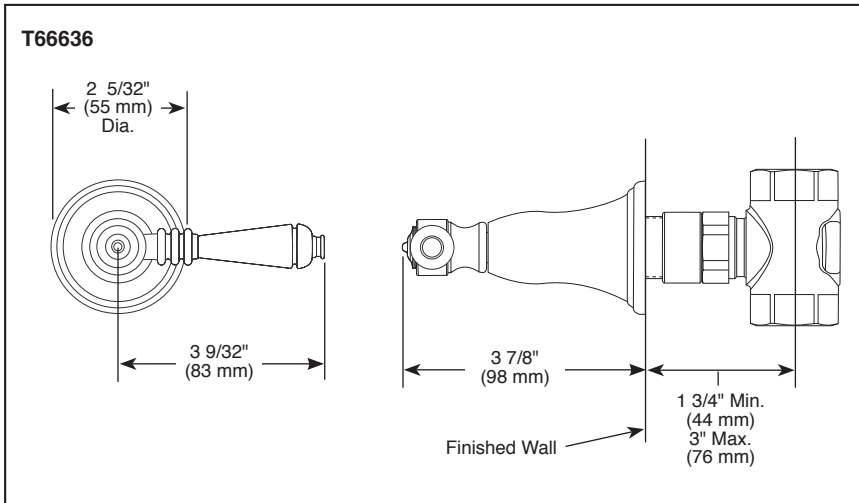

BSP-B-R66600 Rev. D

Delta Faucet Company
Indianapolis, Indiana 46280
A Division of Masco Corporation of Indiana
© 2014 Masco Corporation of Indiana

BRIZO[®]

SENSORI[®]

CUSTOM SHOWER TRIM

- Traditional Collection
- Volume Control Trim

Submitted Model No.: _____

Specific Features: _____

STANDARD SPECIFICATIONS

- Must also order R66600 Rough-In.
- 180° handle rotation controls volume only.
- Volume controls are required for every outlet and every set of body sprays (up to 7.7 gpm @ 60 PSI).
- All parts are replaceable from the front.
- Adjusts for wall thickness variations.
- Recommended working pressure of 45-80 PSI.
- Volume control only; must be used with temperature control device.