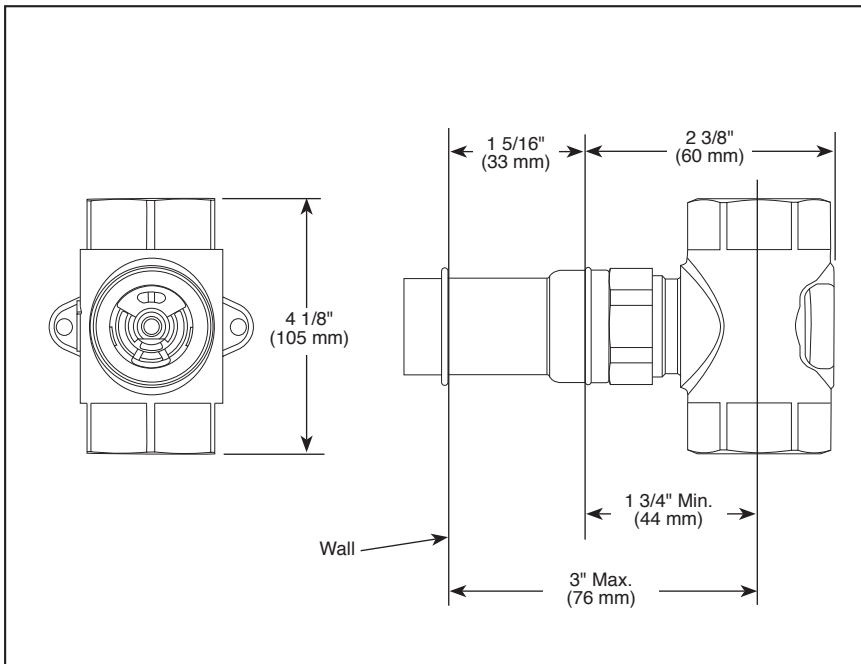

Submitted Model No.: _____

Specific Features: _____

BRIZO®

SENSORI® CUSTOM SHOWER ROUGH

- R66600
- Volume Control Rough
- 3/4" Rough-In

STANDARD SPECIFICATIONS

- Forged brass body.
- Includes ceramic stem assembly.
- All parts are replaceable from the front.
- Recommended working pressure of 45-80 PSI.
- Volume controls are required for every outlet and every set of body sprays (up to 7.7 gpm @ 60 psi).
- Volume control only: must be used with temperature control device.

Submitted Model No.: _____

Specific Features: _____

STANDARD SPECIFICATIONS

- Must also order R66600 Rough-In.
- 180° handle rotation controls volume only.
- Volume controls are required for every outlet and every set of body sprays (up to 7.7 gpm @ 60 PSI).
- All parts are replaceable from the front.
- Adjusts for wall thickness variations.
- Recommended working pressure of 45-80 PSI.
- Volume control only; must be used with temperature control device.