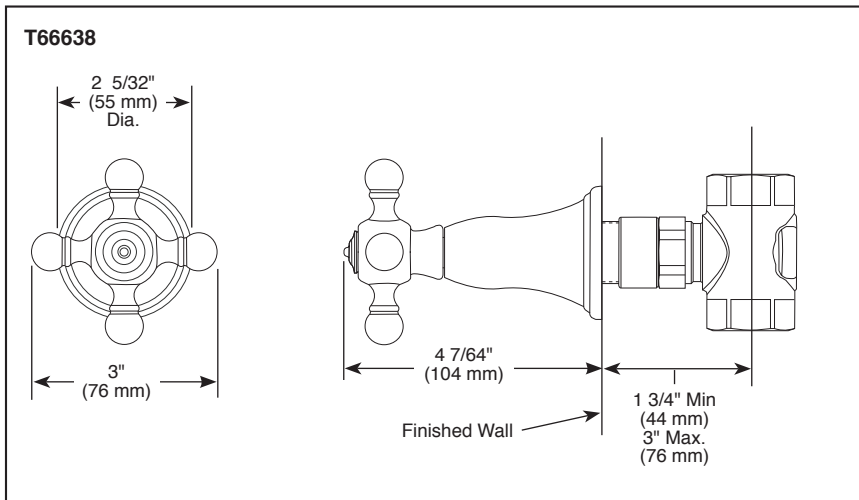

BSP-B-R66600 Rev. D

Delta Faucet Company
Indianapolis, Indiana 46280
A Division of Masco Corporation of Indiana
© 2014 Masco Corporation of Indiana

BRIZO[®]

SENSORI[®]

CUSTOM SHOWER TRIM

- Traditional Collection
- Volume Control Trim

Submitted Model No.: _____

Specific Features: _____

STANDARD SPECIFICATIONS

- Must also order R66600 Rough-In.
- 180° handle rotation controls volume only.
- Volume controls are required for every outlet and every set of body sprays (up to 7.7 gpm @ 60 PSI).
- All parts are replaceable from the front.
- Adjusts for wall thickness variations.
- Recommended working pressure of 45-80 PSI.
- Volume control only; must be used with temperature control device.