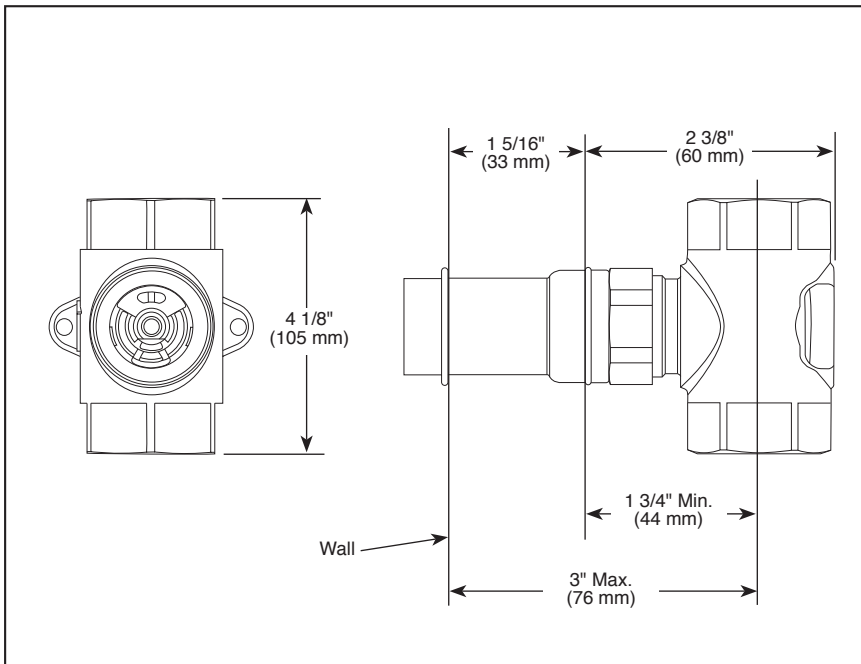

Submitted Model No.: _____

Specific Features: _____

BRIZO®

SENSORI® CUSTOM SHOWER ROUGH

- R66600
- Volume Control Rough
- 3/4" Rough-In

STANDARD SPECIFICATIONS

- Forged brass body.
- Includes ceramic stem assembly.
- All parts are replaceable from the front.
- Recommended working pressure of 45-80 PSI.
- Volume controls are required for every outlet and every set of body sprays (up to 7.7 gpm @ 60 psi).
- Volume control only: must be used with temperature control device.