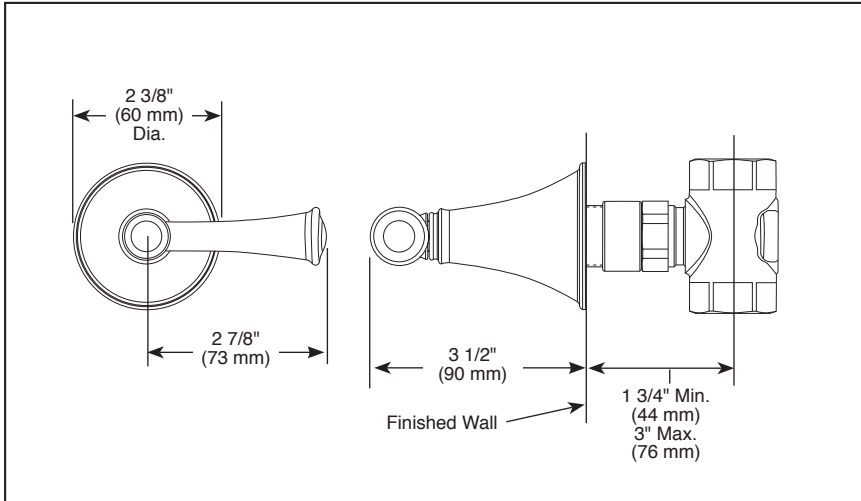

▲ Designate proper finish suffix

RP74456 Available Extension Kit

BRIZO[®]

SENSORI[®]

CUSTOM SHOWER TRIM

- Baliza[®] Bath Collection
- Volume Control Trim

STANDARD SPECIFICATIONS

- Must also order R66600 Rough-In.
- 180° handle rotation controls volume only.
- Volume controls are required for every outlet and every set of body sprays (up to 7.7 gpm @ 60 PSI).
- All parts are replaceable from the front.
- Adjusts for wall thickness variations.
- Recommended working pressure of 45-80 PSI.
- Volume control only; must be used with temperature control device.