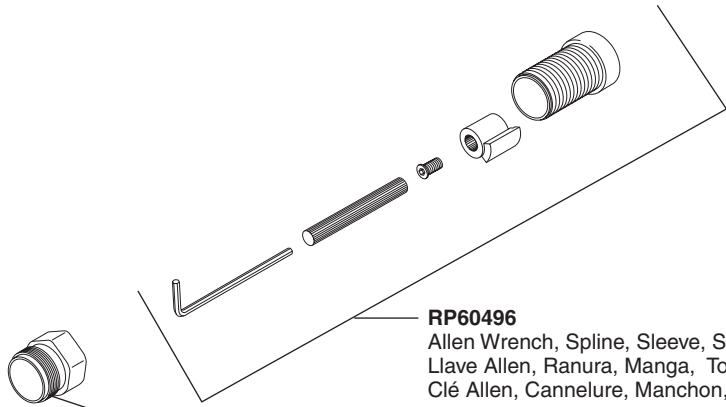

RP60496
Allen Wrench, Spline, Sleeve, Screw and Adapter
Llave Allen, Ranura, Manga, Tornillo y Adaptador
Clé Allen, Cannelure, Manchon, Vis et Adaptateur

RP54912
Bonnet Nut
Bonete
Chapeau Fileté