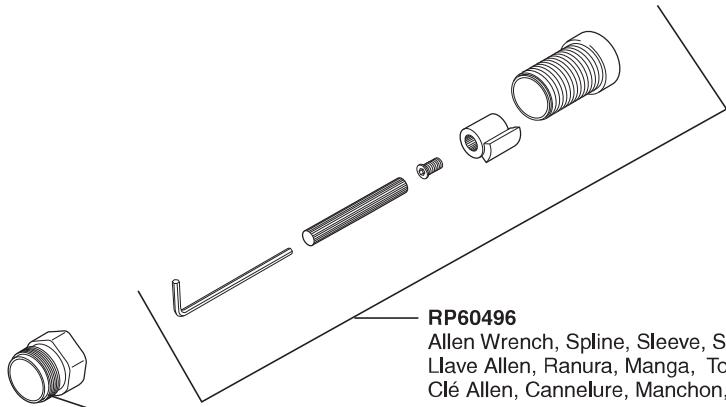

RP54912
Bonnet Nut
Bonete
Chapeau Fileté

RP60496
Allen Wrench, Spline, Sleeve, Screw and Adapter
Llave Allen, Ranura, Manga, Tornillo y Adaptador
Clé Allen, Cannelure, Manchon, Vis et Adaptateur