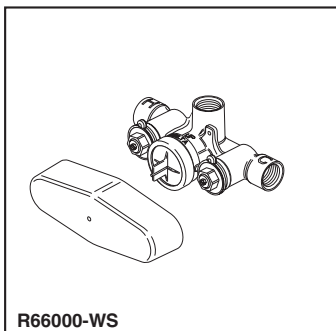

R66000-WS

Submitted Model No.: _____

Specific Features: _____