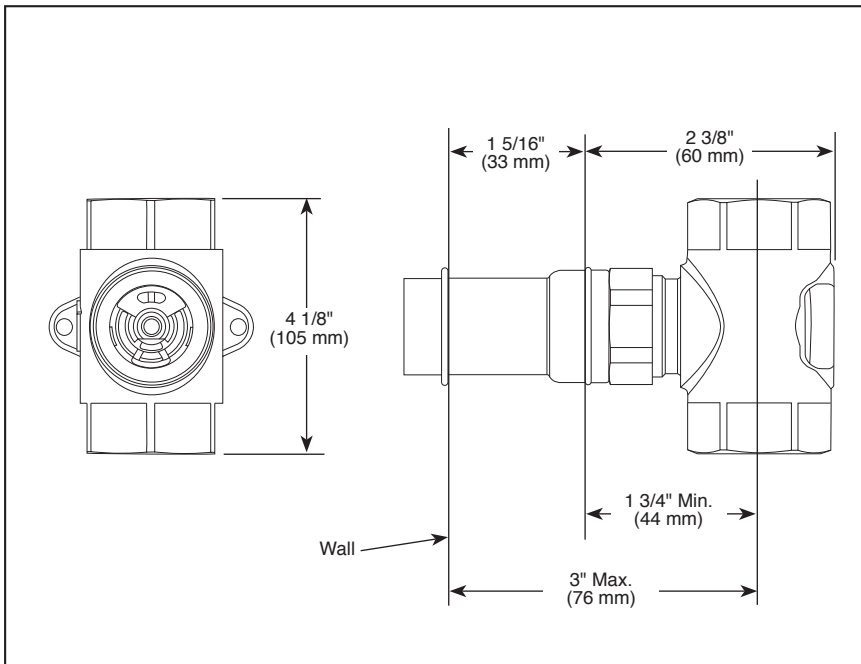

BRIZO®

SENSORI® CUSTOM SHOWER ROUGH

- R66600
- Volume Control Rough
- 3/4" Rough-In

STANDARD SPECIFICATIONS

- Forged brass body.
- Includes ceramic stem assembly.
- All parts are replaceable from the front.
- Recommended working pressure of 45-80 PSI.
- Volume controls are required for every outlet and every set of body sprays (up to 7.7 gpm @ 60 psi).
- Volume control only: must be used with temperature control device.

WARRANTY

- Lifetime limited warranty on parts (other than electronic parts and batteries) and finishes: or, for commercial users, for 5 years from date of purchase.
- 5 year limited warranty on electronic parts (other than batteries); or, for commercial users, for 1 year from the date of purchase. No warranty is provided on batteries.

COMPLIES WITH:

- ASME A112.18.1 / CSA B125.1

Delta reserves the right (1) to make changes in specifications and materials, and (2) to change or discontinue models, both without notice or obligation. Dimensions are for reference only. See current full-line price book or www.brizo.com for finish options and product availability.

BSP-B-R66600 Rev. D

Delta Faucet Company
Indianapolis, Indiana 46280
A Division of Masco Corporation of Indiana
© 2014 Masco Corporation of Indiana