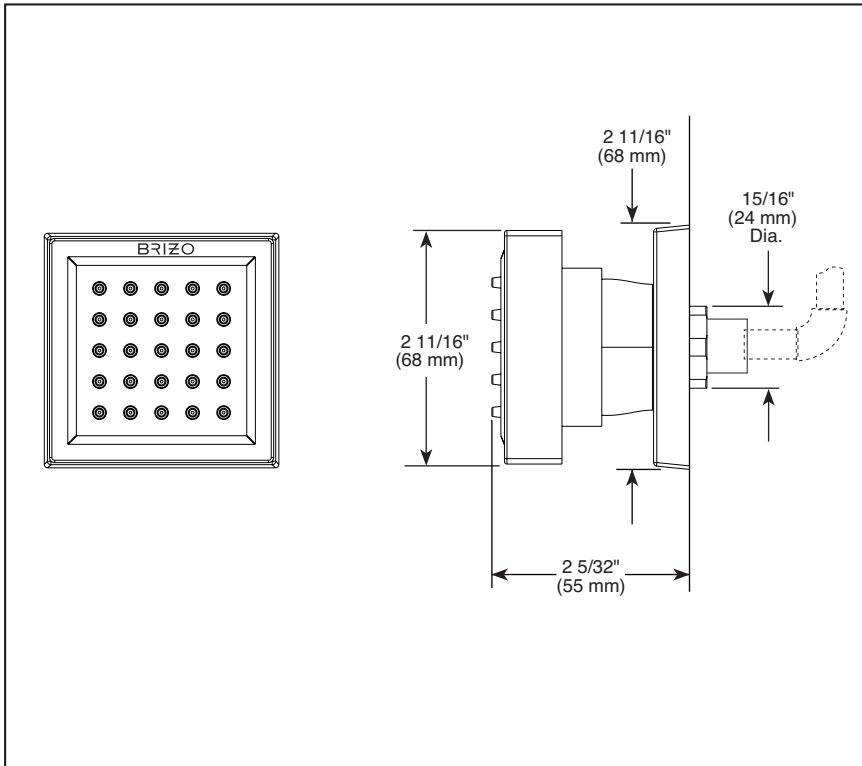

84121▲

Submitted Model No.: _____

Specific Features: _____

▲ Designate Proper Finish Suffix

BRIZO®

BODY SPRAY

- 2.0 GPM
- 1/2" Rough-In

STANDARD SPECIFICATIONS

- 1/2" rough-in.*
 - 30° up and down adjustment.
 - 2.0 gpm @ 80 PSI.
 - Solid brass construction.
 - Matching finish spray face.
 - Touch-clean® nubs.
- *Note: This installation requires a 1/2" male threaded pipe fitting to extend 1/4" beyond the finished surface.

BRIZO®

CEILING MOUNT SHOWERHEAD

- RSVP® Bath Collection
- Showerhead Featuring H₂Okinetic Technology®
- 2.0 GPM Max @ 80 PSI

STANDARD SPECIFICATIONS:

- H₂Okinetic Technology® single function showerhead.
- Finished sprayface matches shell finish.
- Showerhead has 1/2"-14 NPSM female connection.
- Optional solid brass showerarm (RP48040).
- 2.0 gpm @ 80 PSI.
- Wrench flats for tightening.
- Showerhead ball nut pivots and rotates.