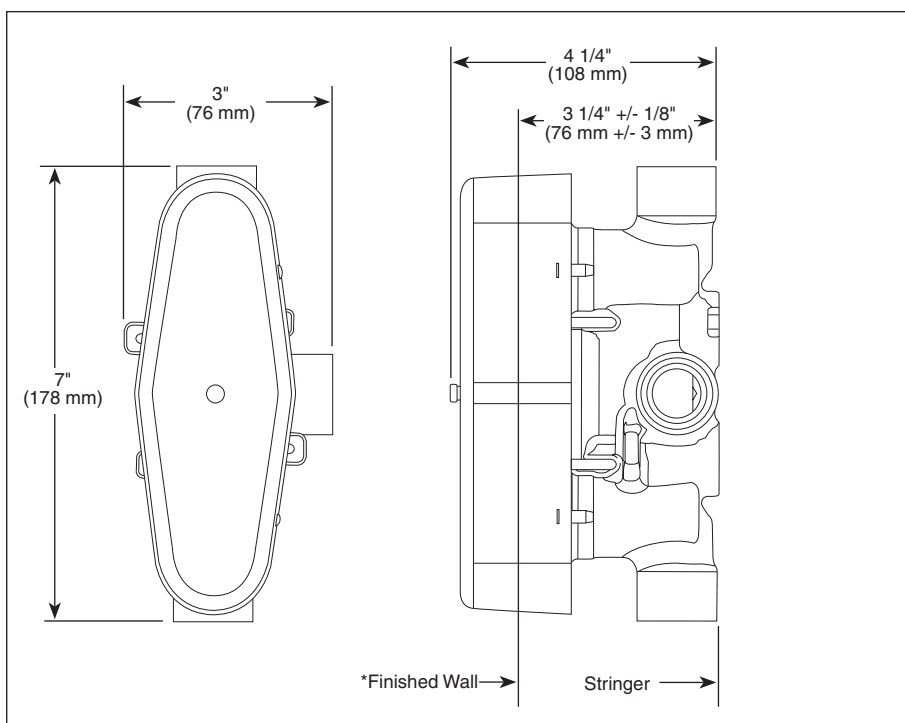

BRIZO®

SENSORI® CUSTOM SHOWER ROUGH VALVE BODY

- R66000-WS
- Thermostatic Temperature Control Rough
- 3/4" Rough-In

STANDARD SPECIFICATIONS:

- Forged brass body.
- Can be tested with air (200 PSI) or water (300 PSI) without valve, using supplied test cap.
- For use with Sensori® thermostatic trim. Cartridge ships with trim.
- Includes stops.

WARNING: No back to back installation is allowed with this product.

WARRANTY

- Lifetime Faucet and Finish Limited Warranty to the original consumer purchaser to be free from defects in material and workmanship.
- 5 Year Limited Warranty for usage in all industrial, commercial and business applications.

RP72604▲ Available Extension Kit

*Depending on the location of valve within the wall and wall thickness an optional extension kit (RP72604) can provide an additional 1 3/4" of wall thickness.

COMPLIES WITH:

- ASME A112.18.1 / CSA B125.1

Delta reserves the right (1) to make changes in specifications and materials, and (2) to change or discontinue models, both without notice or obligation. Dimensions are for reference only. See current full-line price book or www.brizo.com for finish options and product availability.