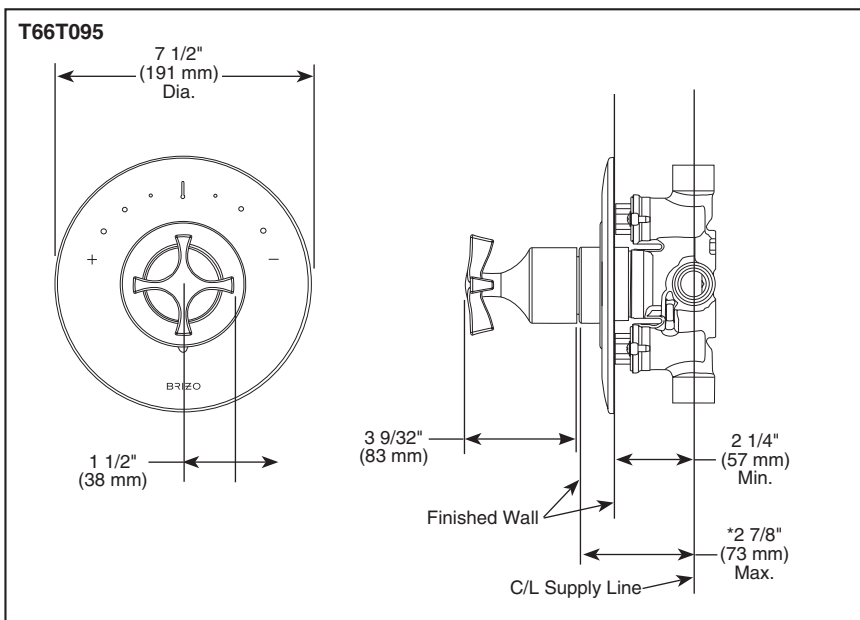

Submitted Model No.: _____

Specific Features: _____

BRIZO®

SENSORI®

CUSTOM SHOWER TRIM

- RSVP® Collection
- Thermostatic Control Trim

STANDARD SPECIFICATIONS

- Sensori® thermostatic control.
- Must also order R66000-WS rough valve body.
- Includes Sensori® thermostatic cartridge.
- Thermostatic wax element maintains the outlet temp to +/- 3.6° F.
- Handle controls temperature only; must be used with one or more Sensori® volume controls.
- Graphics indicate hot/cold temp.
- Field adjustable to limit rotation into hot water zone.
- All parts are replaceable from the front of the valve.
- Adjusts for up to 5/8" wall thickness.

WARRANTY

- Lifetime limited warranty on parts (other than electronic parts and batteries) and finishes: or, for commercial users, for 5 years from date of purchase.
- 5 year limited warranty on electronic parts (other than batteries); or, for commercial users, for 1 year from the date of purchase. No warranty is provided on batteries.

COMPLETE VALVE COMPLIES WITH:

- ASME A112.18.1 / CSA B125.1
- Indicates compliance to ICC/ANSI A117.1
- ASSE 1016 Type T

Delta reserves the right (1) to make changes in specifications and materials, and (2) to change or discontinue models, both without notice or obligation. Dimensions are for reference only. See current full-line price book or www.brizo.com for finish options and product availability.