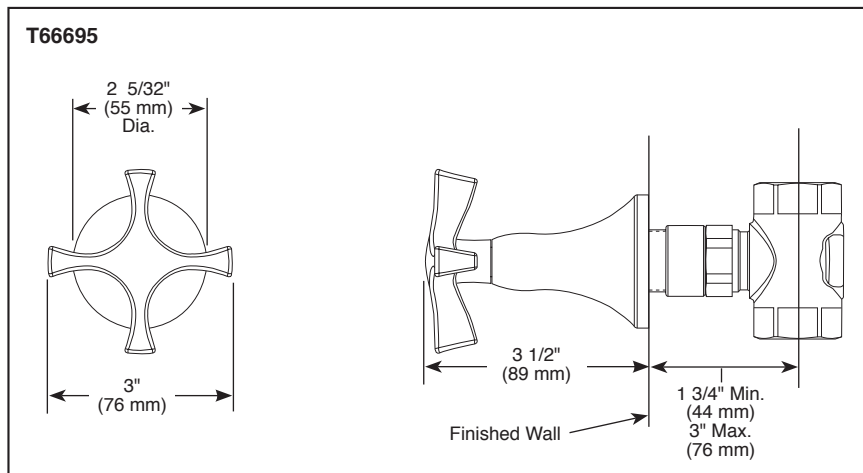

BRIZO®

SENSORI®

CUSTOM SHOWER TRIM

- RSVP® Collection
- Volume Control Trim

Submitted Model No.: _____

Specific Features: _____