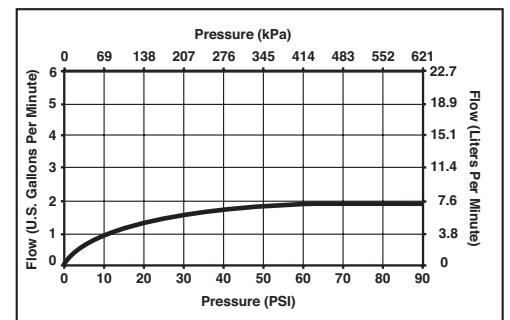

COMPLIES WITH:

- ASME A112.18.1 / CSA B125.1
- EPA WaterSense®

Delta reserves the right (1) to make changes in specifications and materials, and (2) to change or discontinue models, both without notice or obligation. Dimensions are for reference only. See current full-line price book or www.brizo.com for finish options and product availability.

Delta Faucet Company

55 E. 111th Street, Indianapolis, Indiana 46280
350 South Edgeware Road, St. Thomas, Ontario, Canada N5P 4L1
© 2013 Masco Corporation of Indiana