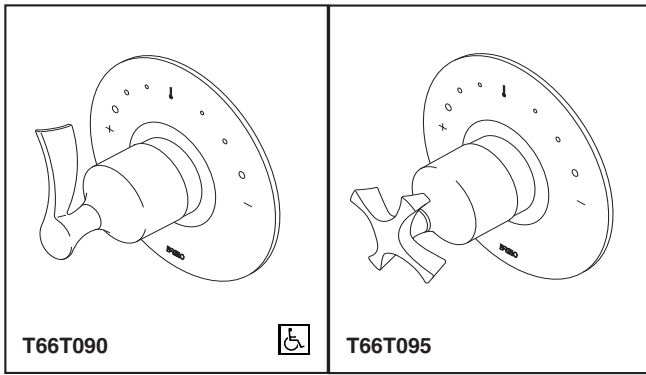

Submitted Model No.: _____

Specific Features: _____