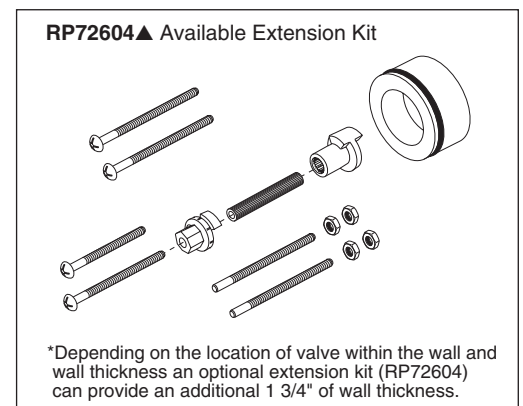

COMPLETE VALVE COMPLIES WITH:

- ASME A112.18.1 / CSA B125.1
- Indicates compliance to ICC/ANSI A117.1
- ASSE 1016 Type T