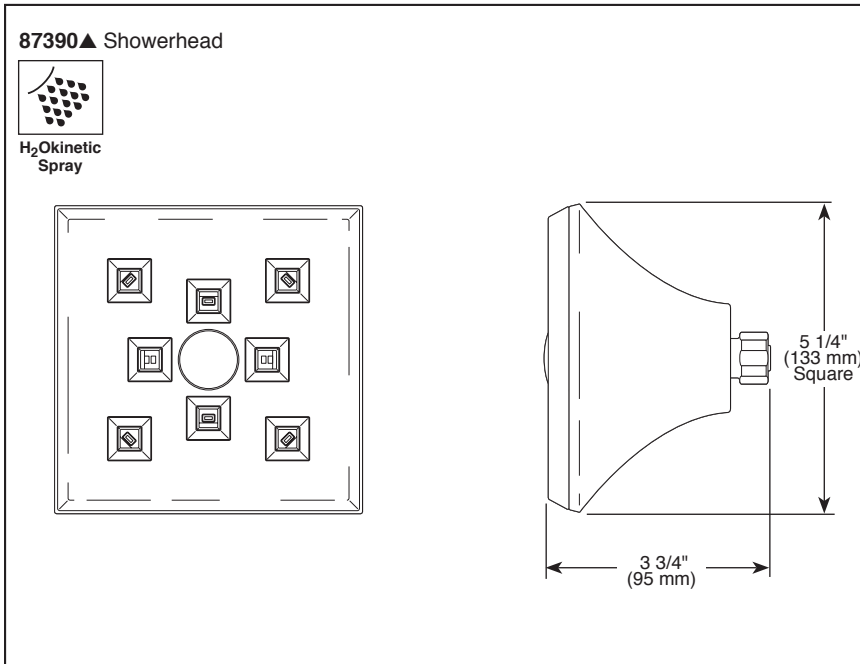

▲ Designate proper finish suffix

BRIZO®

CEILING MOUNT SHOWERHEAD

- RSVP® Bath Collection
- Showerhead Featuring H₂Okinetic Technology®
- 2.0 GPM Max @ 80 PSI

STANDARD SPECIFICATIONS:

- H₂Okinetic Technology® single function showerhead.
- Finished sprayface matches shell finish.
- Showerhead has 1/2"-14 NPSM female connection.
- Optional solid brass showerarm (RP48040).
- 2.0 gpm @ 80 PSI.
- Wrench flats for tightening.
- Showerhead ball nut pivots and rotates.

WARRANTY

- Lifetime limited warranty on parts (other than electronic parts and batteries) and finishes: or, for commercial users, for 5 years from date of purchase.
- 5 year limited warranty on electronic parts (other than batteries); or, for commercial users, for 1 year from the date of purchase. No warranty is provided on batteries.