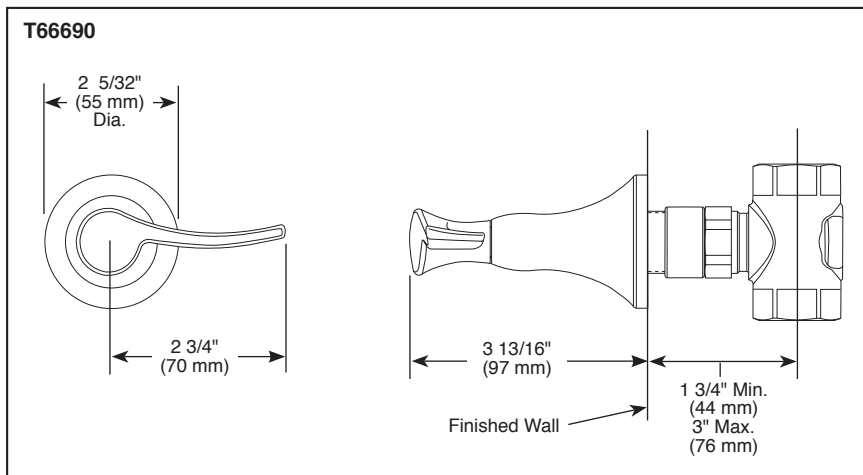

BRIZO®

SENSORI®

CUSTOM SHOWER TRIM

- RSVP® Collection
- Volume Control Trim

Submitted Model No.: _____

Specific Features: _____