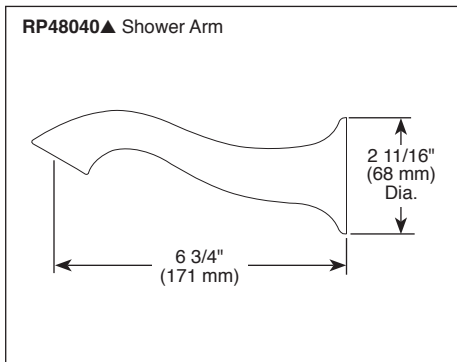

▲ Designate proper finish suffix

BRIZO®

CEILING MOUNT SHOWERHEAD

- RSVP® Bath Collection
- Showerhead Featuring H₂Okinetic Technology®
- 2.0 GPM Max @ 80 PSI

STANDARD SPECIFICATIONS:

- H₂Okinetic Technology® single function showerhead.
- Finished sprayface matches shell finish.
- Showerhead has 1/2"-14 NPSM female connection.
- Optional solid brass showerarm (RP48040).
- 2.0 gpm @ 80 PSI.
- Wrench flats for tightening.
- Showerhead ball nut pivots and rotates.

WARRANTY

- Lifetime limited warranty on parts (other than electronic parts and batteries) and finishes: or, for commercial users, for 5 years from date of purchase.
- 5 year limited warranty on electronic parts (other than batteries); or, for commercial users, for 1 year from the date of purchase. No warranty is provided on batteries.