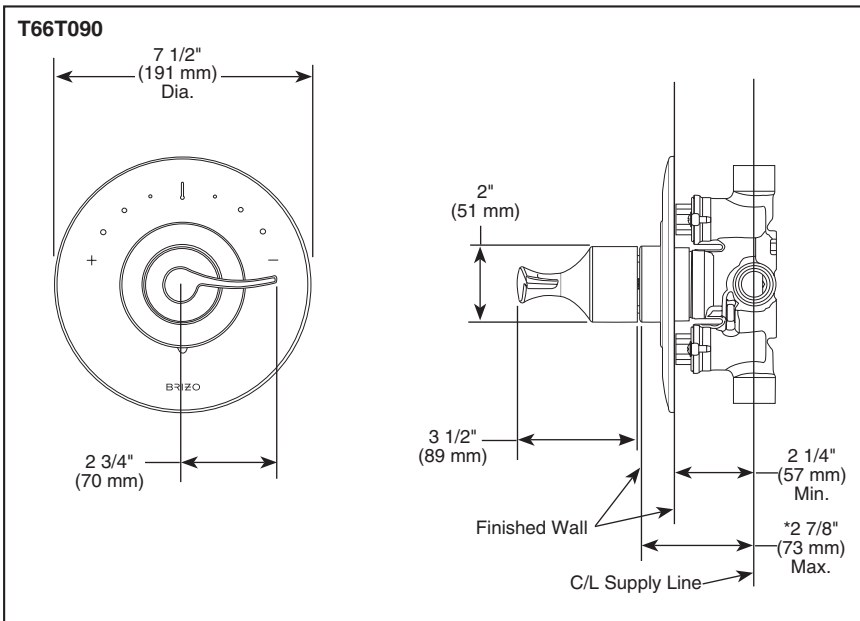

Submitted Model No.: _____

Specific Features: _____

BRIZO®

SENSORI®

CUSTOM SHOWER TRIM

- RSVP® Collection
- Thermostatic Control Trim

STANDARD SPECIFICATIONS

- Sensori® thermostatic control.
- Must also order R66000-WS rough valve body.
- Includes Sensori® thermostatic cartridge.
- Thermostatic wax element maintains the outlet temp to +/- 3.6° F.
- Handle controls temperature only; must be used with one or more Sensori® volume controls.
- Graphics indicate hot/cold temp.
- Field adjustable to limit rotation into hot water zone.
- All parts are replaceable from the front of the valve.
- Adjusts for up to 5/8" wall thickness.

WARRANTY

- Lifetime limited warranty on parts (other than electronic parts and batteries) and finishes: or, for commercial users, for 5 years from date of purchase.
- 5 year limited warranty on electronic parts (other than batteries); or, for commercial users, for 1 year from the date of purchase. No warranty is provided on batteries.

COMPLETE VALVE COMPLIES WITH:

- ASME A112.18.1 / CSA B125.1
- Indicates compliance to ICC/ANSI A117.1
- ASSE 1016 Type T

Delta reserves the right (1) to make changes in specifications and materials, and (2) to change or discontinue models, both without notice or obligation. Dimensions are for reference only. See current full-line price book or www.brizo.com for finish options and product availability.