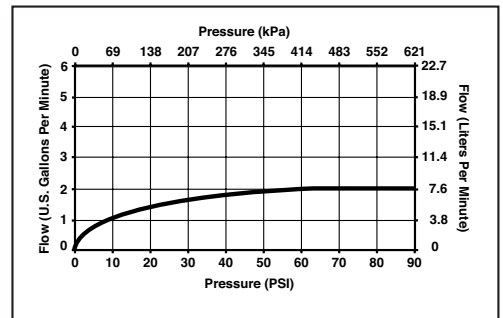

Delta reserves the right (1) to make changes in specifications and materials, and (2) to change or discontinue models, both without notice or obligation. Dimensions are for reference only. See current full-line price book or www.brizo.com for finish options and product availability.

BSP-B-84121 Rev. B

Delta Faucet Company
Indianapolis, Indiana 46280
A Division of Masco Corporation of Indiana
© 2013 Masco Corporation of Indiana