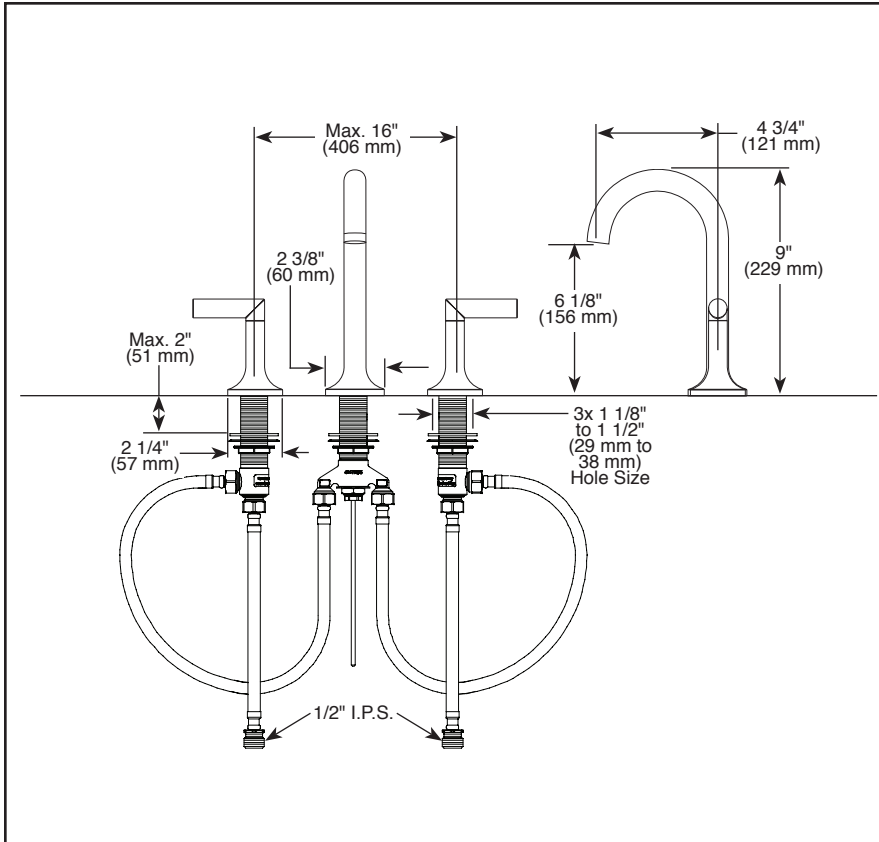

65375LF-▲
65375LF-▲-ECO

BRIZO®

LAVATORY FAUCET

- Odin™ Collection
- Two Handle Widespread Deck Mount

STANDARD SPECIFICATIONS:

- Max flow rate: 1.50 GPM @ 60 PSI, 5.68 L/Min @ 414 kPa
- Max flow rate (ECO models only): 1.20 GPM @ 60 PSI, 4.54 L/Min @ 414 kPa
- Three hole mount
- Ceramic cartridge
- Spout features hidden water-efficient laminar flow aerator
- Drain sold separately

<p>RP72411▲ Grid Strainer Drain less overflow holes</p> 	<p>RP72413▲ Push Button Drain less overflow holes</p>  <p>2 3/4" (70 mm) Dia.</p>	<p>RP81627▲ Push Button Drain less overflow holes</p>  <p>1 5/8" (41 mm) Dia.</p>
<p>RP72412▲ Grid Strainer Drain with overflow holes</p> 	<p>RP72414▲ Push Button Drain with overflow holes</p>  <p>2 3/4" (70 mm) Dia.</p>	<p>RP81628▲ Push Button Drain with overflow holes</p>  <p>1 5/8" (41 mm) Dia.</p>