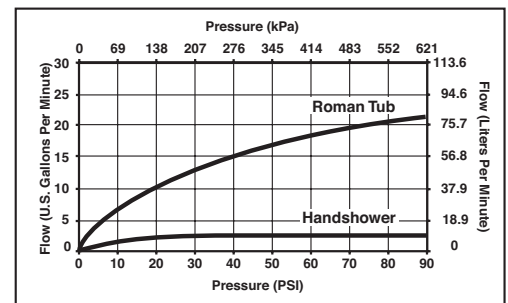

Brizo Kitchen & Bath Company

Indianapolis, Indiana 46280
A Division of Masco Corporation of Indiana
© 2015 Brizo Kitchen & Bath Company

Brizo Kitchen & Bath Company reserves the right (1) to make changes in specifications and materials, and (2) to change or discontinue models, both without notice or obligation. Dimensions are for reference only. See current full-line price book or www.brizo.com for finish options and product availability.