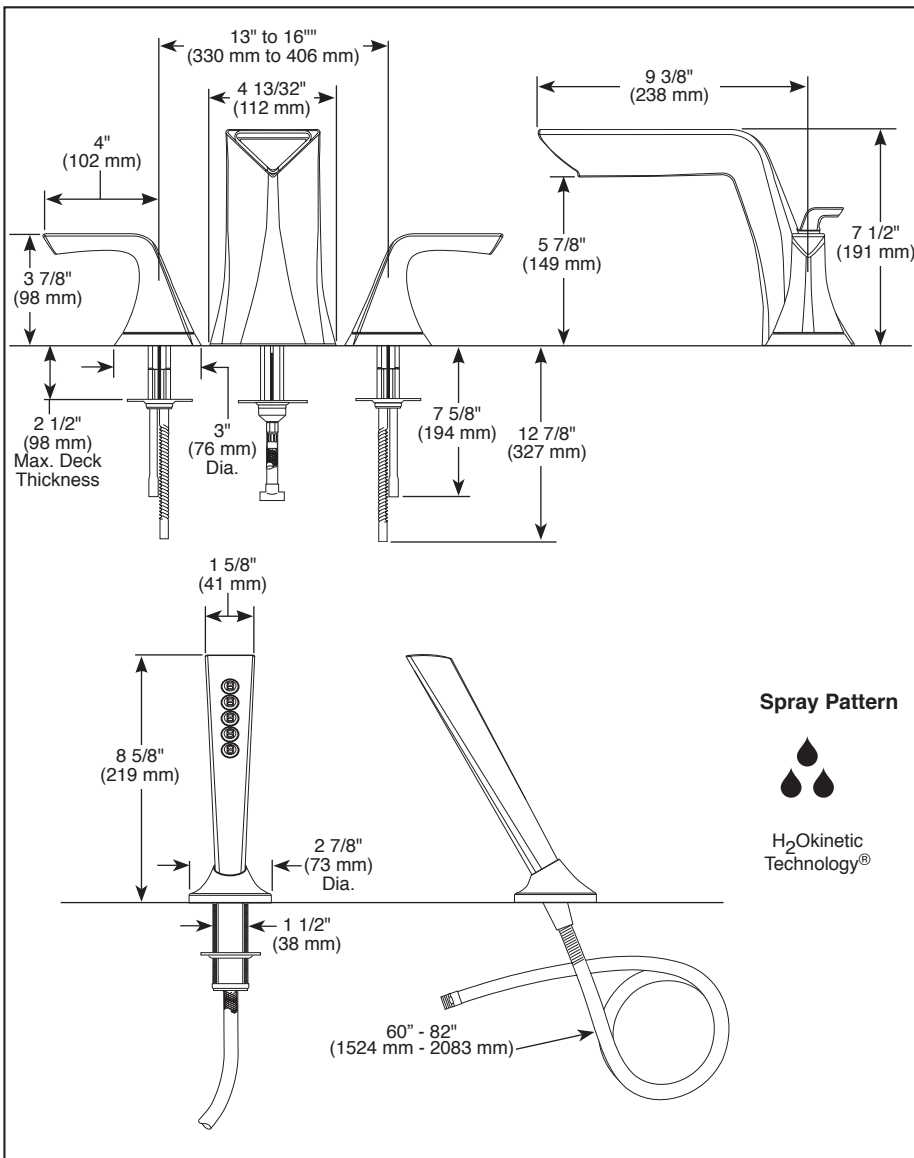

COMPLIES WITH:

- ASME A112.18.1 / CSA B125.1
- Indicates compliance to ICC/ANSI A117.1 - Valve control only

▲ Designate Proper Finish Suffix