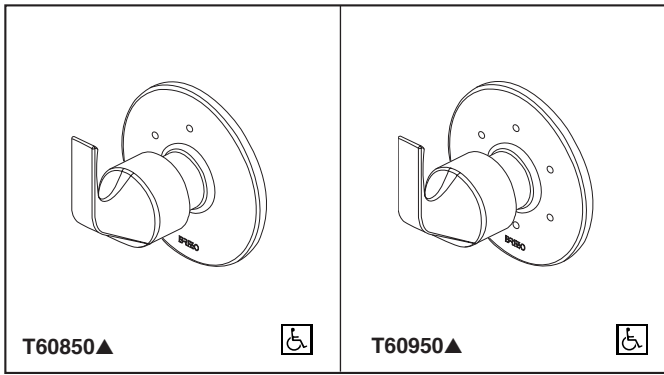

## 3 & 6-FUNCTION SHOWER DIVERTER

- Sotria™ Collection
- Three Function Diverter Trim (T60850)
- Six Function Diverter Trim (T60950)

Submitted Model No.: \_\_\_\_\_

Specific Features: \_\_\_\_\_

**RP72123**  
Non-Shared 3 Function Cartridge