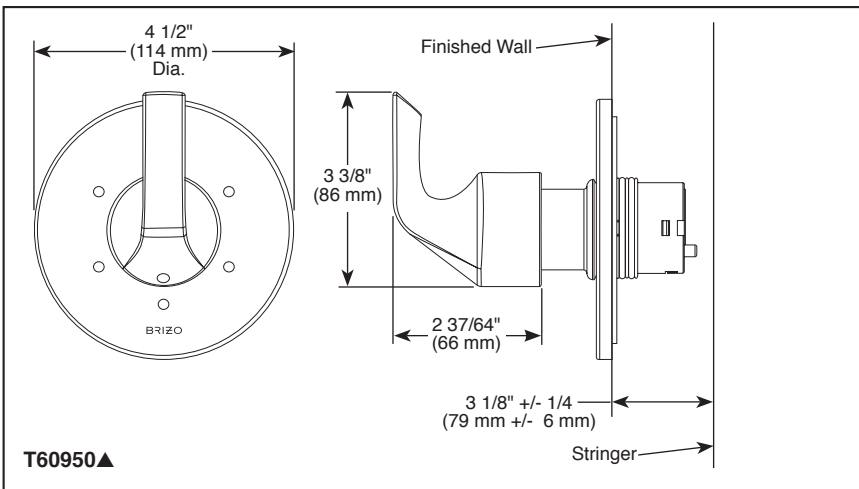

## 3 & 6-FUNCTION SHOWER DIVERTER

- Sotria™ Collection
- Three Function Diverter Trim (T60850)
- Six Function Diverter Trim (T60950)

Submitted Model No.: \_\_\_\_\_

Specific Features: \_\_\_\_\_

**RP72123**  
Non-Shared 3 Function Cartridge