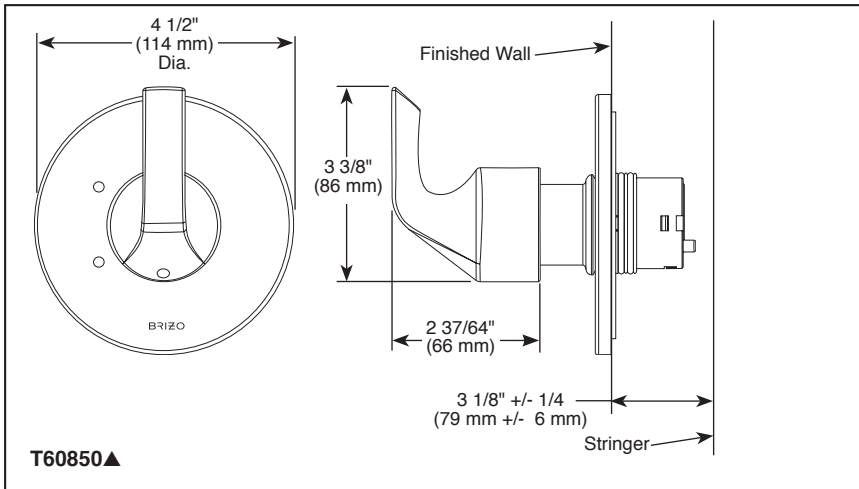

## 3 & 6-FUNCTION SHOWER DIVERTER

- Sotria™ Collection
- Three Function Diverter Trim (T60850)
- Six Function Diverter Trim (T60950)

Submitted Model No.: \_\_\_\_\_

Specific Features: \_\_\_\_\_

**RP72123**  
Non-Shared 3 Function Cartridge