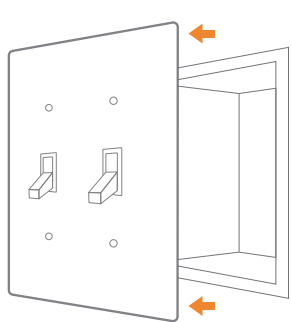

Just as Easy as Installing a Light Switch

Swap out an existing light switch