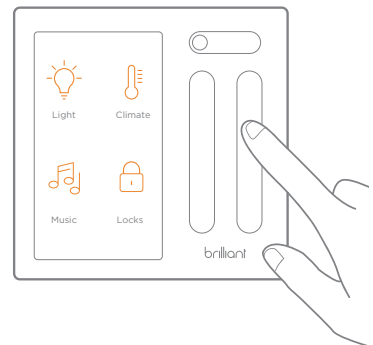

Brilliant Overview

Brilliant installs in place of an existing light switch to give you touch and voice control of lights, music and other smart home devices. Want to play a Spotify channel on your Sonos? Tap the screen. Want to dim lights? Just ask. It's a simple way to give everyone in the home easy access to smart home capabilities right on your wall.

Amazon Alexa is built in, so ask for news, weather, and more to get both audio and visual responses. Keep your favorite settings in "Scenes" to set the ideal mood for waking up, dinner time, or relaxing. Brilliant includes a camera with a privacy shutter for room-to-room video chat. You can even send audio broadcasts to the entire home.

Just as Easy as Installing a Light Switch

Swap out an existing light switch

Install Brilliant in minutes

Control your lights and favorite smart home products

Features

Easy to use touchscreen control - just swipe up/down to turn on/off lights, or hold your finger to dim or brighten.

Turn any lights into smart lights. Supports LED, CFL, halogen, and incandescent bulbs, and works with dimmable lighting.

Amazon Alexa is built in for voice control. Ask Alexa for home control, news, sports, and more.