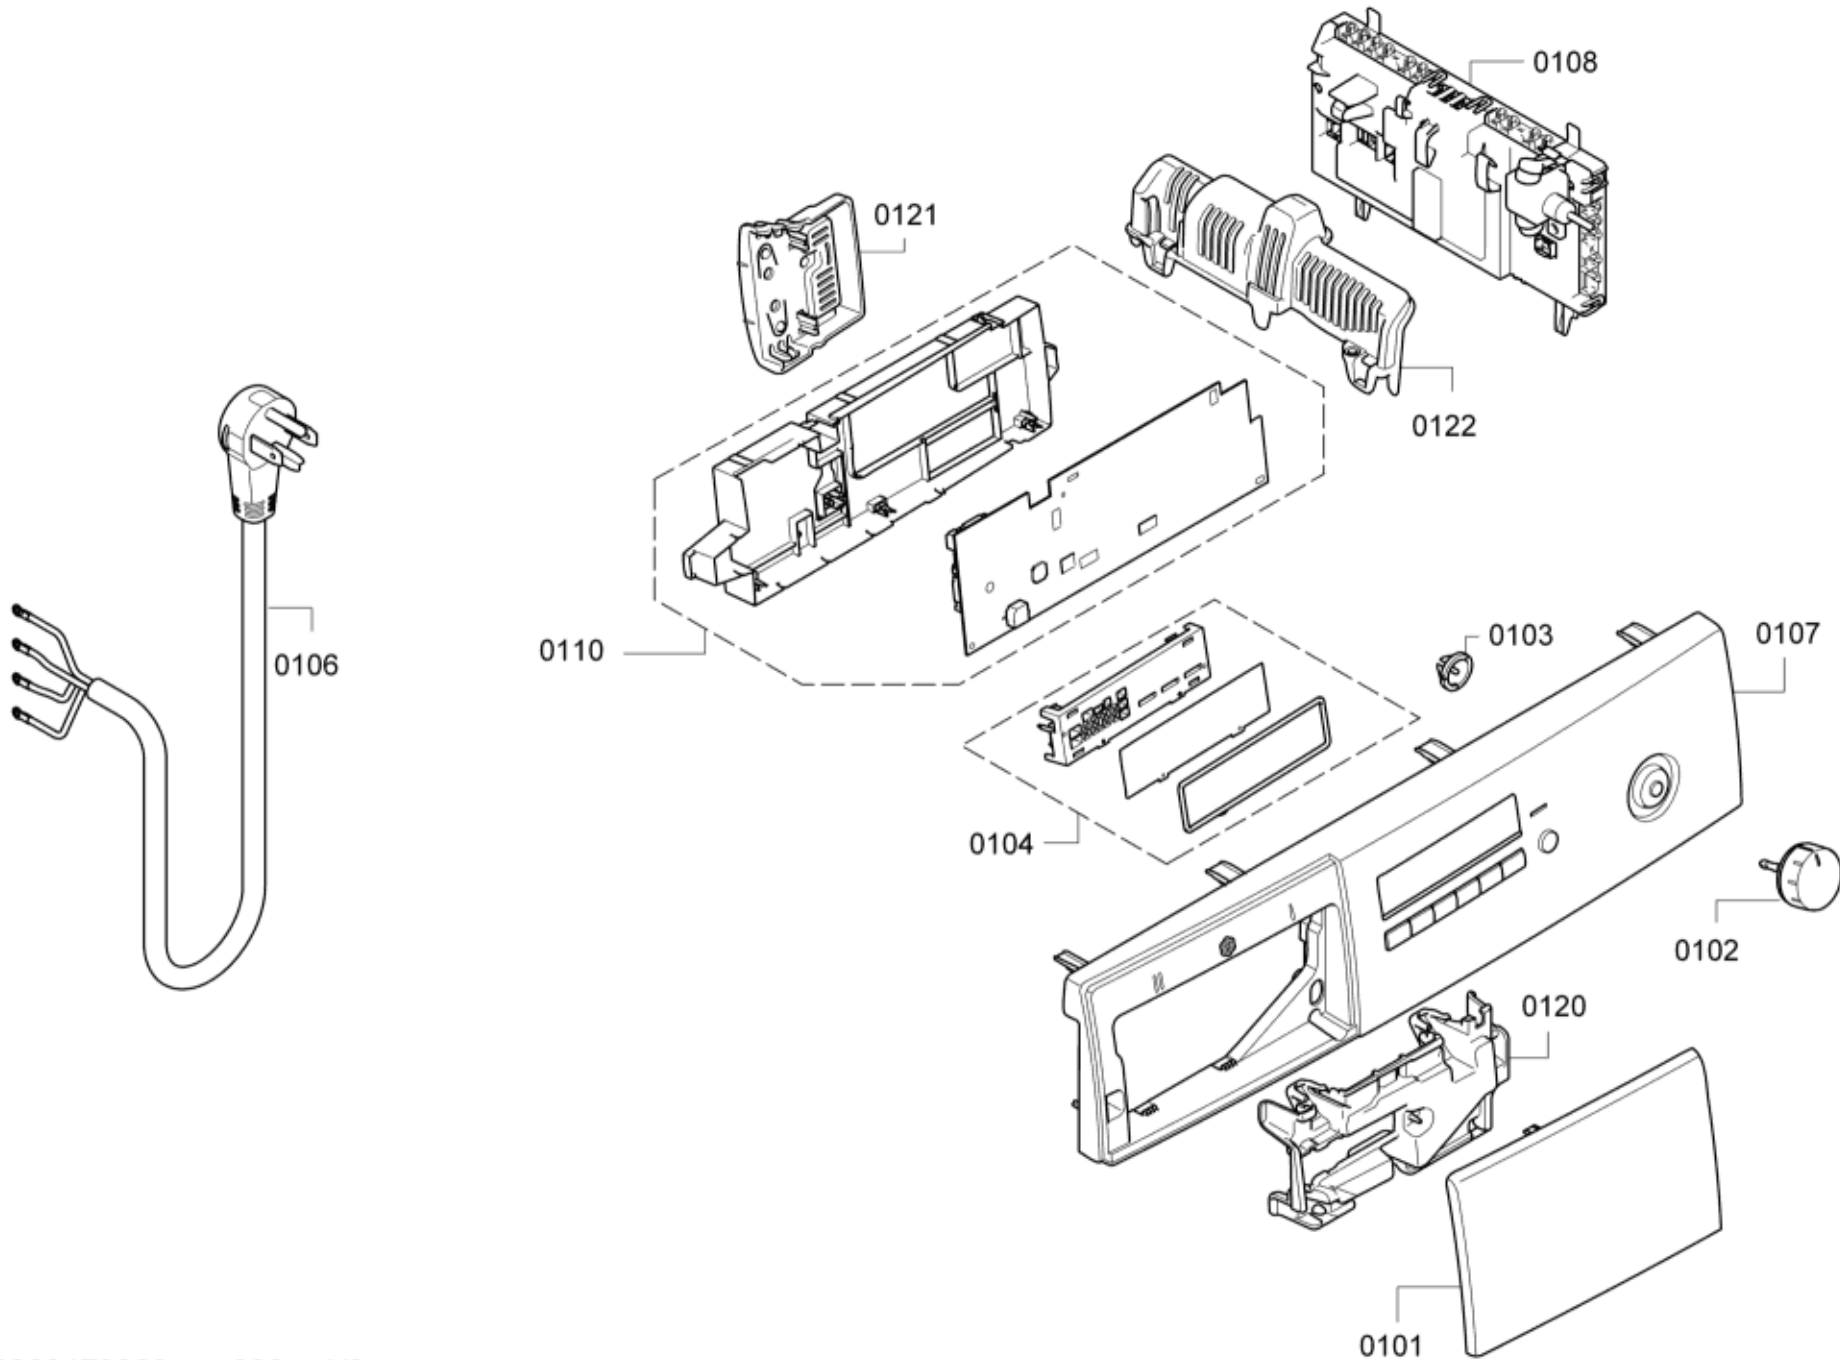

0199

| Position ID | Part No. | Replacement | Description |
|--------------------|-----------------|--------------------|-----------------------------|
| 0101 | 00753598 | | Cover |
| 0102 | 00629584 | | Knob-programme |
| 0103 | 00962824 | | Coupling |
| 0104 | 00753596 | | Display |
| 0106 | 00643560 | | Power cord |
| 0107 | 00749020 | | Panel-facia |
| 0110 | 00753599 | | Operating module programmed |
| 0108 | 00753700 | | Power module not programmed |
| 8401 | 00785090 | | Instruction manual |
| 8402 | 00785093 | | Instruction manual |
| 8403 | 00785095 | | Instruction manual |
| 0122 | 00753676 | | Cover |
| 0121 | 00753672 | | Panel-insert |
| 0120 | 00753673 | | Panel-insert |
| 0108 | 00631326 | | Power module programmed |

| Position ID | Part No. | Replacement | Description |
|--------------------|-----------------|--------------------|---------------------|
| 0201 | 00711862 | | Panel side |
| 0202 | 00711862 | | Panel side |
| 0203 | 00687302 | | Front panel |
| 0204 | 00475305 | | Hood |
| 0205 | 00621457 | 00621457 | Sealing |
| 0206 | 00649016 | | Heating element |
| 0207 | 00600157 | | Sensor NTC |
| 0208 | 00617454 | | Limiter-temperature |
| 0209 | 00713057 | | Case-rear part |
| 0212 | 00749071 | | Duct |
| 0213 | 00445049 | | Duct |
| 0214 | 00623797 | | Latch |
| 0215 | 00613752 | | Seal |
| 0216 | 00613753 | | Sensor-NTC |
| 0217 | 00749091 | | Electrode |
| 0219 | 00713051 | | Bearing shield |
| 0220 | 00623850 | | Switch-door |
| 0223 | 00753637 | | Filter-fluff |
| 0224 | 00624178 | | Holder |
| 0226 | 00600811 | | Holder |
| 0227 | 00623796 | | Cover |
| 0229 | 00609166 | | Holder |
| 0230 | 00687305 | | Worktop |
| 0231 | 00613598 | | Wheel |
| 0234 | 00605995 | | Plug |
| 0235 | 00605994 | | Terminal |
| 0236 | 00605996 | | Cable harness |