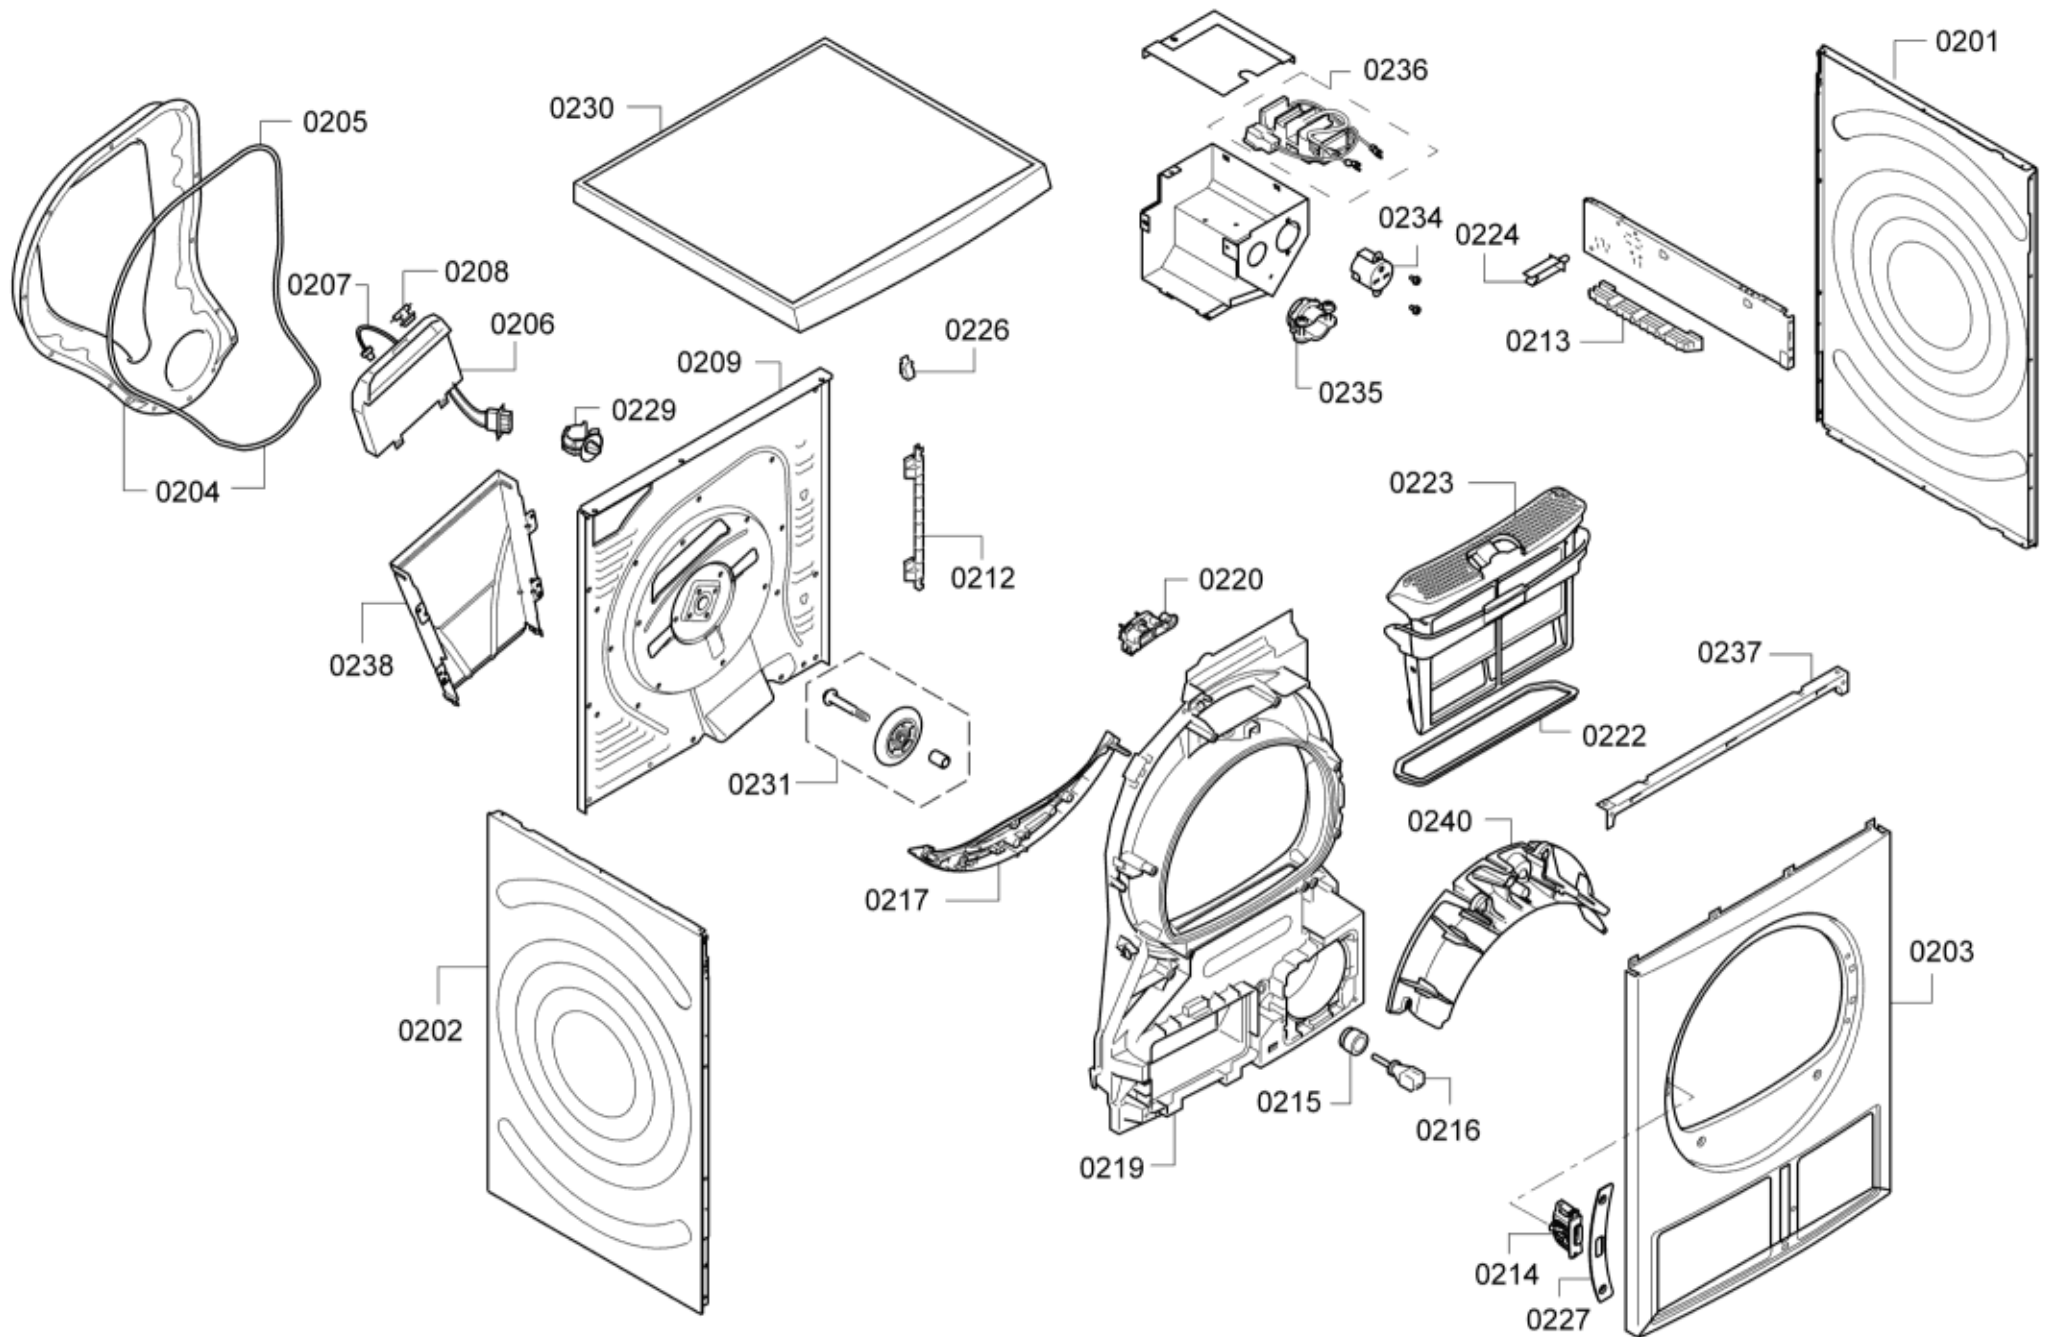

0199

| Position ID | Part No. | Replacement | Description |
|--------------------|-----------------|--------------------|-----------------------------|
| 0101 | 00753598 | | Cover |
| 0102 | 00629584 | | Knob-programme |
| 0103 | 00962824 | | Coupling |
| 0104 | 00753596 | | Display |
| 0106 | 00643560 | | Power cord |
| 0107 | 00749020 | | Panel-facia |
| 0110 | 00753599 | | Operating module programmed |
| 0108 | 00753700 | | Power module not programmed |
| 8401 | 00785090 | | Instruction manual |
| 8402 | 00785093 | | Instruction manual |
| 8403 | 00785095 | | Instruction manual |
| 0122 | 00753676 | | Cover |
| 0121 | 00753672 | | Panel-insert |
| 0120 | 00753673 | | Panel-insert |
| 0108 | 00631326 | | Power module programmed |

| Position ID | Part No. | Replacement | Description |
|--------------------|-----------------|--------------------|---------------------|
| 0201 | 00711862 | | Panel side |
| 0202 | 00711862 | | Panel side |
| 0203 | 00687302 | | Front panel |
| 0204 | 00475305 | | Hood |
| 0205 | 00621457 | 00621457 | Sealing |
| 0206 | 00649016 | | Heating element |
| 0207 | 00600157 | | Sensor NTC |
| 0208 | 00617454 | | Limiter-temperature |
| 0209 | 00713057 | | Case-rear part |
| 0212 | 00749071 | | Duct |
| 0213 | 00445049 | | Duct |
| 0214 | 00623797 | | Latch |
| 0215 | 00613752 | | Seal |
| 0216 | 00613753 | | Sensor-NTC |
| 0217 | 00749091 | | Electrode |
| 0219 | 00713051 | | Bearing shield |
| 0220 | 00623850 | | Switch-door |
| 0223 | 00753637 | | Filter-fluff |
| 0224 | 00624178 | | Holder |
| 0226 | 00600811 | | Holder |
| 0227 | 00623796 | | Cover |
| 0229 | 00609166 | | Holder |
| 0230 | 00687305 | | Worktop |
| 0231 | 00613598 | | Wheel |
| 0234 | 00605995 | | Plug |
| 0235 | 00605994 | | Terminal |
| 0236 | 00605996 | | Cable harness |