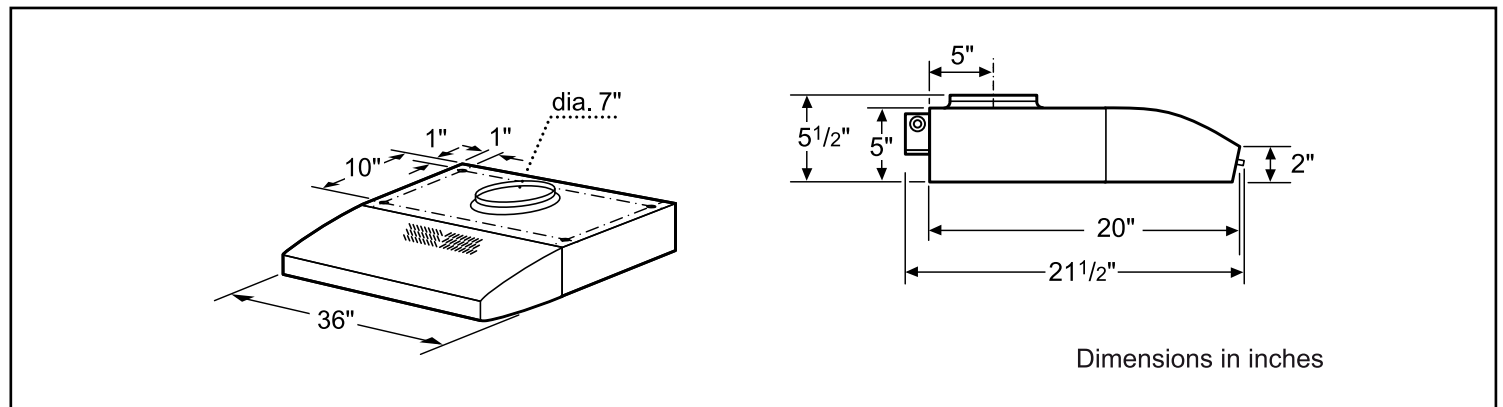

36" Under-Cabinet Wall Hood

500 Series – Stainless Steel DUH36252UC

HVI Performance Values

Exhaust	Duct Size	Pressure (in. H2O)		Power (W)		CFM		Sones	
		High Speed	Working Speed	High Speed	Working Speed	High Speed	Working Speed	High Speed	Working Speed
Vertical	7"	0.1	0.016	335	205	400	170	7.5	1.5
Horizontal	3.25" x 10"	0.1	0.018	325	204	380	160	6.5	1.5
Vertical	3.25" x 10"	0.1	0.02	321	201	360	150	8.5	1.5

Installation Details

Accessories: To purchase Bosch accessories, cleaners & parts please visit www.bosch-home.com/us/store or call 1-800-944-2904 (Mon to Fri 5 am to 6 pm PST, Sat 6 am to 3 pm PST).

Notes: All height, width and depth dimensions are shown in inches. BSH reserves the absolute and unrestricted right to change product materials and specifications, at any time, without notice. Consult the product's installation instructions for final dimensional data and other details prior to making cutout.

Warranties: Please see Use & Care manual or Bosch website for statement of limited warranty.

For more information on our entire line of products, go to www.bosch-home.com/us or call 1-800-944-2904

© BSH Home Appliances Corporation. All rights reserved. Bosch is a registered trademark of Robert Bosch GmbH.