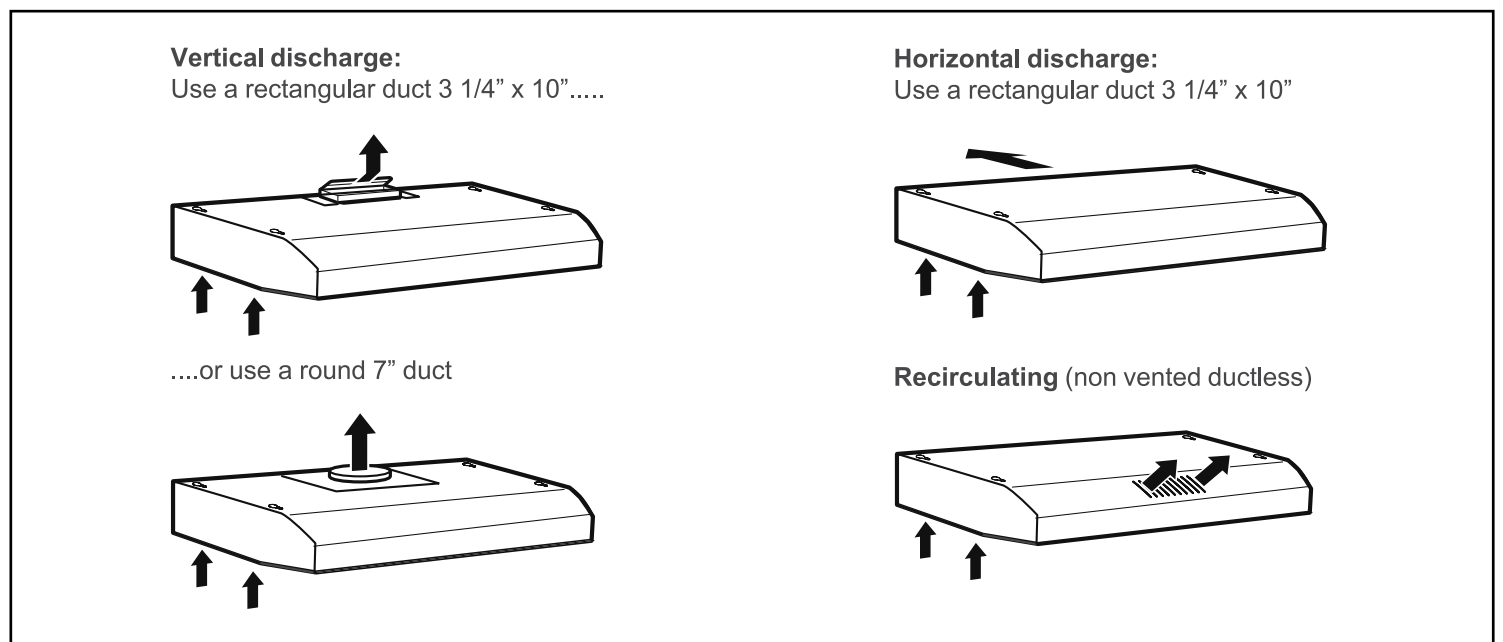

36" Under-Cabinet Wall Hood

500 Series – Stainless Steel DUH36252UC

HVI Performance Values

Exhaust	Duct Size	Pressure (in. H2O)		Power (W)		CFM		Sones	
		High Speed	Working Speed	High Speed	Working Speed	High Speed	Working Speed	High Speed	Working Speed
Vertical	7"	0.1	0.016	335	205	400	170	7.5	1.5
Horizontal	3.25" x 10"	0.1	0.018	325	204	380	160	6.5	1.5
Vertical	3.25" x 10"	0.1	0.02	321	201	360	150	8.5	1.5

Installation Details

Accessories: To purchase Bosch accessories, cleaners & parts please visit www.bosch-home.com/us/store or call 1-800-944-2904 (Mon to Fri 5 am to 6 pm PST, Sat 6 am to 3 pm PST).

Notes: All height, width and depth dimensions are shown in inches. BSH reserves the absolute and unrestricted right to change product materials and specifications, at any time, without notice. Consult the product's installation instructions for final dimensional data and other details prior to making cutout.

Warranties: Please see Use & Care manual or Bosch website for statement of limited warranty.

For more information on our entire line of products, go to www.bosch-home.com/us or call 1-800-944-2904

© BSH Home Appliances Corporation. All rights reserved. Bosch is a registered trademark of Robert Bosch GmbH.