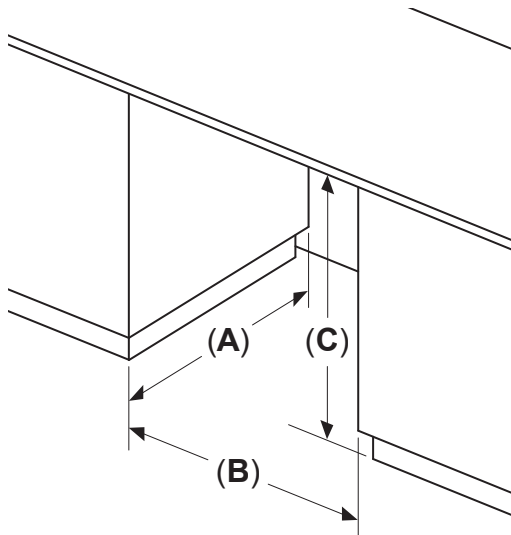

Under Counter (Preferred)

Minimum opening dimensions:

- A: Depth – 28"
- B: Width – 23 7/8"
- C: Height – 34 1/2"

Front of appliance fully open.
No doors or coverings.