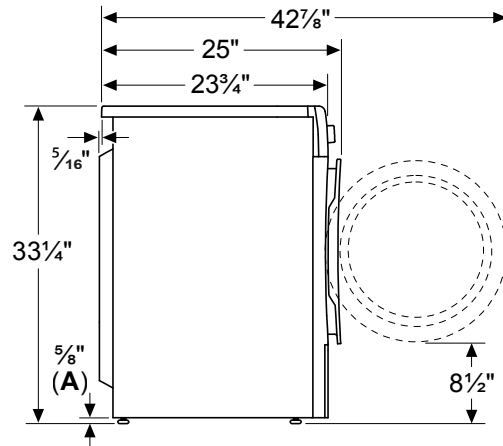

Dimensions & Weight

Overall appliance dimensions (HxWxD)	33 1/4" x 23 1/2" x 25"
Net weight	99 lbs
Minimum stack height	67 3/4"

*ADA compliance

- Meets ADA height and access requirements *when installed on pedestal.*
- Meets ADA operable parts requirements for controls and lint filter.

Notes: All height, width and depth dimensions are shown in inches. BSH reserves the absolute and unrestricted right to change product materials and specifications, at any time, without notice. Consult the product's installation instructions for final dimensional data and other details prior to making cutout.

24" Compact Condensation Dryer

800 Series Dryer with Home Connect® – WTG865H4UC

BOSCH

Invented for life

Installation Details

A: 5/8" nominal; 1/2" minimum; 1" maximum

A: Power cord exit
B: Drain exit

measurements in inches