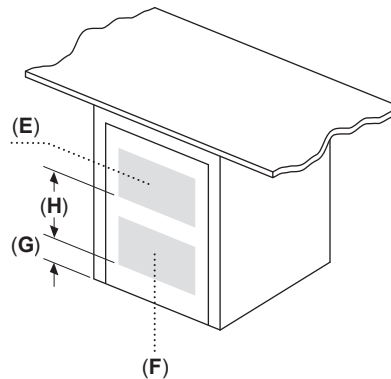

For shortest drying times keep closet door open while dryer is operating. When closet doors are closed, open areas only allow minimal drying results (expect long drying times).

Under Counter (Preferred)

Minimum opening dimensions:

- A: Depth – 28"
- B: Width – 23 7/8"
- C: Height – 34 1/2"

Front of appliance fully open.
No doors or coverings.

Under Counter Enclosed (Less Preferred)

If the front of the appliance is covered, louvered openings must be installed as shown and front/rear clearances adhered to according to closet installations.