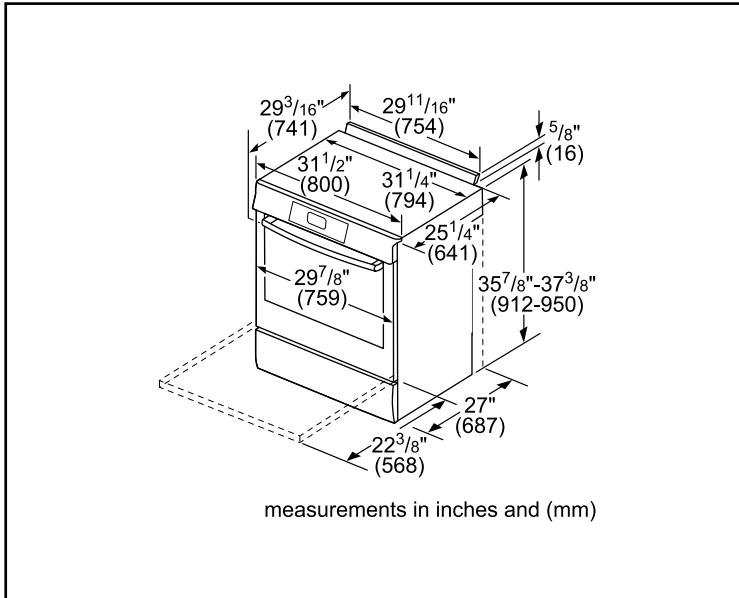

30" Gas Slide-in Range

Benchmark® Series – Stainless Steel HGIP056UC

Installation Details

Accessories: To purchase Bosch accessories, cleaners & parts please visit www.bosch-home.com/us/store or call 1-800-944-2904 (Mon to Fri 5 am to 6 pm PST, Sat 6 am to 3 pm PST).

Notes: All height, width and depth dimensions are shown in inches. BSH reserves the absolute and unrestricted right to change product materials and specifications, at any time, without notice. Consult the product's installation instructions for final dimensional data and other details prior to making cutout.

Warranties: Please see Use & Care manual or Bosch website for statement of limited warranty.

For more information on our entire line of products, go to www.bosch-home.com/us or call 1-800-944-2904

© BSH Home Appliances Corporation. All rights reserved. Bosch is a registered trademark of Robert Bosch GmbH.