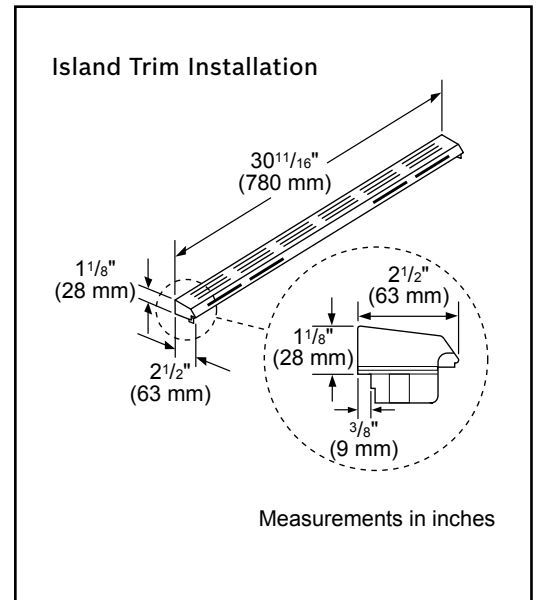

30" Gas Slide-in Range

Benchmark® Series – Stainless Steel HGIP056UC

Installation Details

Accessories: To purchase Bosch accessories, cleaners & parts please visit www.bosch-home.com/us/store or call 1-800-944-2904 (Mon to Fri 5 am to 6 pm PST, Sat 6 am to 3 pm PST).

Notes: All height, width and depth dimensions are shown in inches. BSH reserves the absolute and unrestricted right to change product materials and specifications, at any time, without notice. Consult the product's installation instructions for final dimensional data and other details prior to making cutout.

Warranties: Please see Use & Care manual or Bosch website for statement of limited warranty.

For more information on our entire line of products, go to www.bosch-home.com/us or call 1-800-944-2904

© BSH Home Appliances Corporation. All rights reserved. Bosch is a registered trademark of Robert Bosch GmbH.