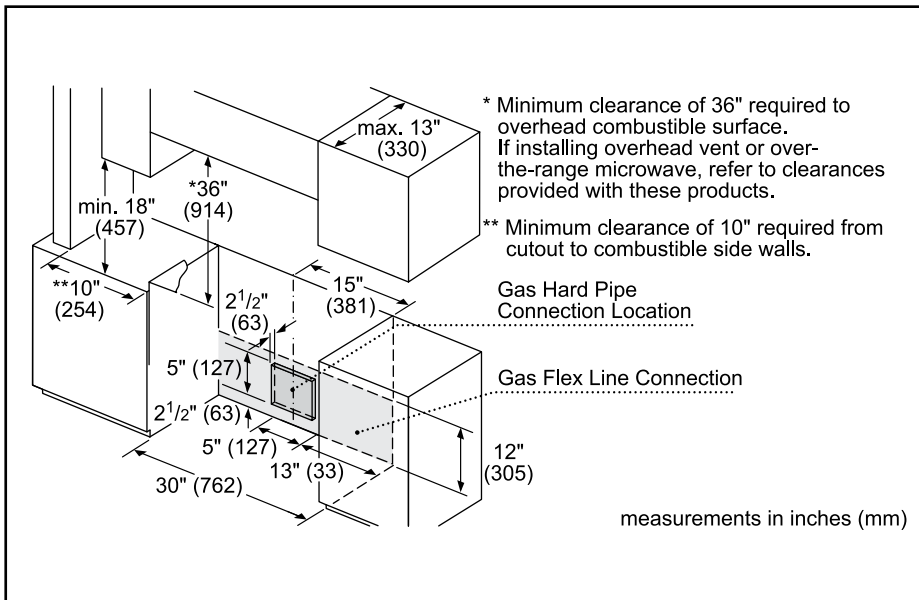

30" Gas Slide-in Range

Benchmark® Series – Stainless Steel HGIP056UC

Installation Details

Accessories: To purchase Bosch accessories, cleaners & parts please visit www.bosch-home.com/us/store or call 1-800-944-2904 (Mon to Fri 5 am to 6 pm PST, Sat 6 am to 3 pm PST).

Notes: All height, width and depth dimensions are shown in inches. BSH reserves the absolute and unrestricted right to change product materials and specifications, at any time, without notice. Consult the product's installation instructions for final dimensional data and other details prior to making cutout.

Warranties: Please see Use & Care manual or Bosch website for statement of limited warranty.

For more information on our entire line of products, go to www.bosch-home.com/us or call 1-800-944-2904

© BSH Home Appliances Corporation. All rights reserved. Bosch is a registered trademark of Robert Bosch GmbH.