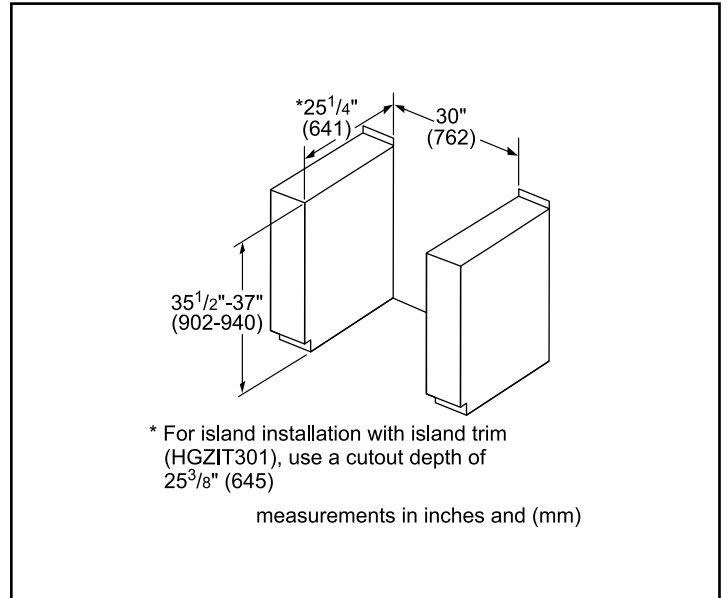

30" Gas Slide-in Range

Benchmark® Series – Stainless Steel HGIP056UC

Installation Details

Accessories: To purchase Bosch accessories, cleaners & parts please visit www.bosch-home.com/us/store or call 1-800-944-2904 (Mon to Fri 5 am to 6 pm PST, Sat 6 am to 3 pm PST).

Notes: All height, width and depth dimensions are shown in inches. BSH reserves the absolute and unrestricted right to change product materials and specifications, at any time, without notice. Consult the product's installation instructions for final dimensional data and other details prior to making cutout.

Warranties: Please see Use & Care manual or Bosch website for statement of limited warranty.

For more information on our entire line of products, go to www.bosch-home.com/us or call 1-800-944-2904

© BSH Home Appliances Corporation. All rights reserved. Bosch is a registered trademark of Robert Bosch GmbH.