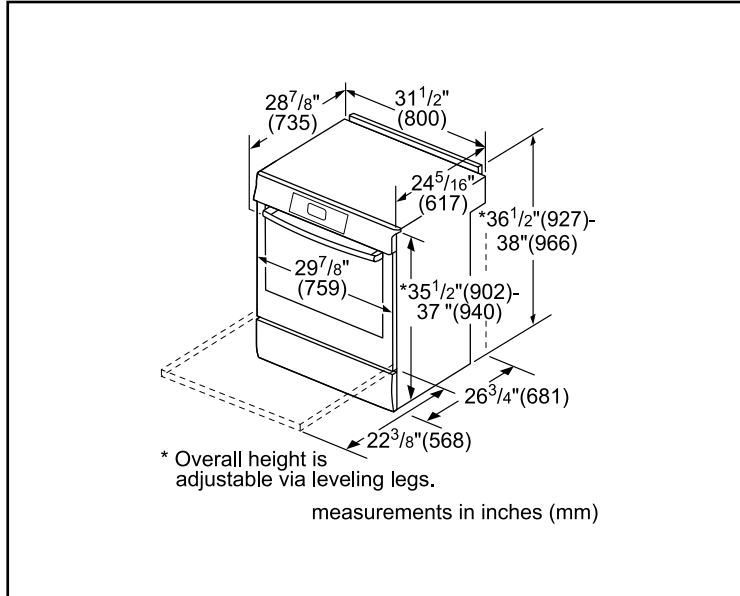

30" Electric Slide-in Range

800 Series – Stainless Steel HEI8056U

Installation Details

Accessories: To purchase Bosch accessories, cleaners & parts please visit www.bosch-home.com/us/store or call 1-800-944-2904 (Mon to Fri 5 am to 6 pm PST, Sat 6 am to 3 pm PST).

Notes: All height, width and depth dimensions are shown in inches. BSH reserves the absolute and unrestricted right to change product materials and specifications, at any time, without notice. Consult the product's installation instructions for final dimensional data and other details prior to making cutout.

Warranties: Please see Use & Care manual or Bosch website for statement of limited warranty.

For more information on our entire line of products, go to www.bosch-home.com/us or call 1-800-944-2904

© BSH Home Appliances Corporation. All rights reserved. Bosch is a registered trademark of Robert Bosch GmbH.