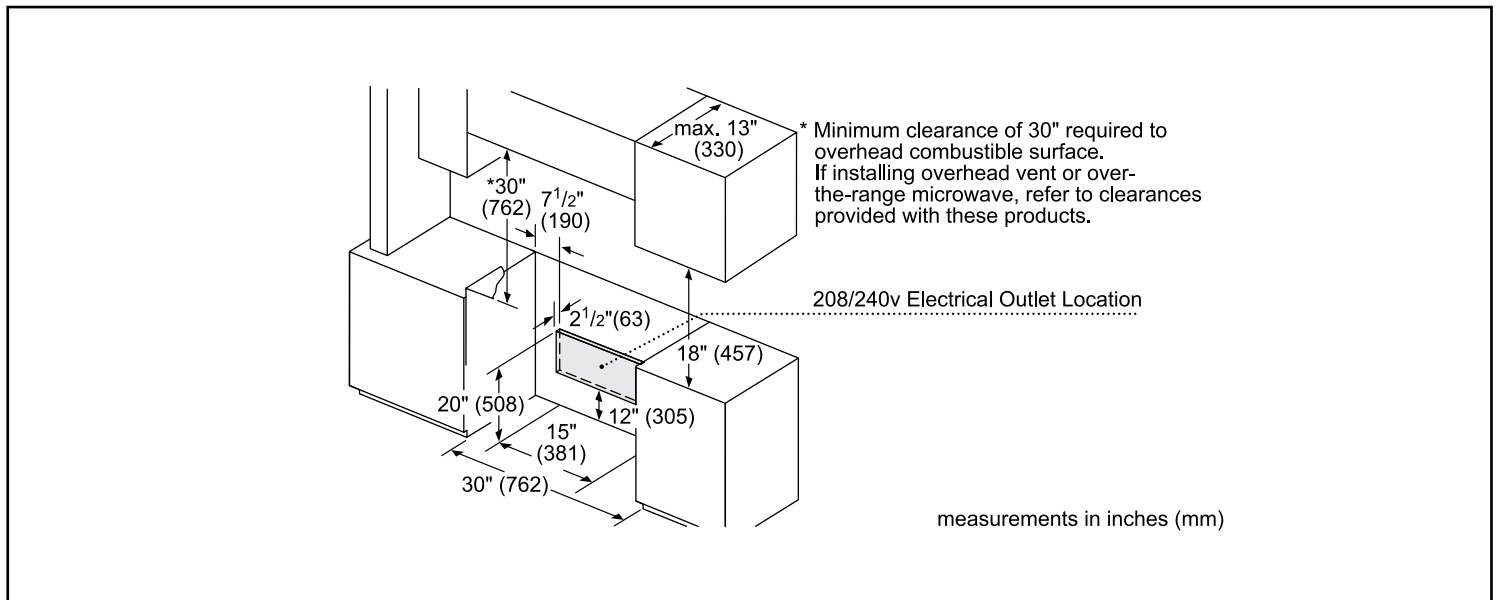

30" Electric Slide-in Range

800 Series – Stainless Steel HEI8056U

Installation Details

Accessories: To purchase Bosch accessories, cleaners & parts please visit www.bosch-home.com/us/store or call 1-800-944-2904 (Mon to Fri 5 am to 6 pm PST, Sat 6 am to 3 pm PST).

Notes: All height, width and depth dimensions are shown in inches. BSH reserves the absolute and unrestricted right to change product materials and specifications, at any time, without notice. Consult the product's installation instructions for final dimensional data and other details prior to making cutout.

Warranties: Please see Use & Care manual or Bosch website for statement of limited warranty.

For more information on our entire line of products, go to www.bosch-home.com/us or call 1-800-944-2904

© BSH Home Appliances Corporation. All rights reserved. Bosch is a registered trademark of Robert Bosch GmbH.