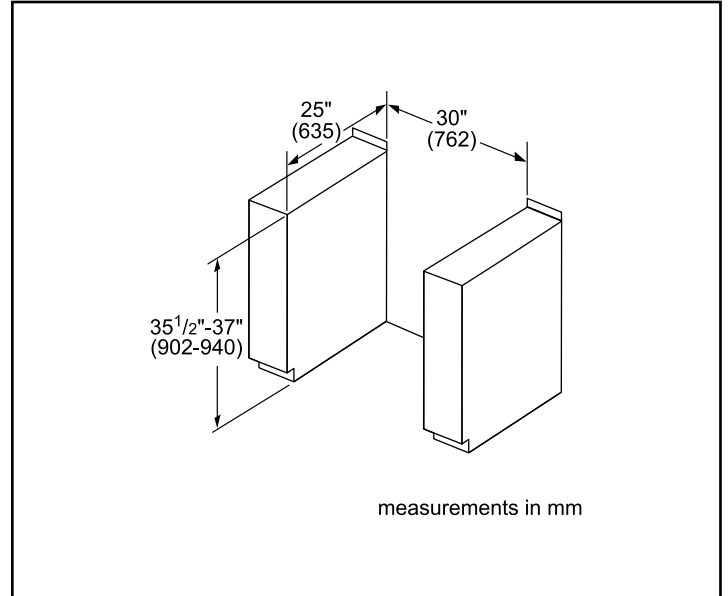

30" Electric Slide-in Range

800 Series – Stainless Steel HEI8056U

Installation Details

Accessories: To purchase Bosch accessories, cleaners & parts please visit www.bosch-home.com/us/store or call 1-800-944-2904 (Mon to Fri 5 am to 6 pm PST, Sat 6 am to 3 pm PST).

Notes: All height, width and depth dimensions are shown in inches. BSH reserves the absolute and unrestricted right to change product materials and specifications, at any time, without notice. Consult the product's installation instructions for final dimensional data and other details prior to making cutout.

Warranties: Please see Use & Care manual or Bosch website for statement of limited warranty.

For more information on our entire line of products, go to www.bosch-home.com/us or call 1-800-944-2904

© BSH Home Appliances Corporation. All rights reserved. Bosch is a registered trademark of Robert Bosch GmbH.