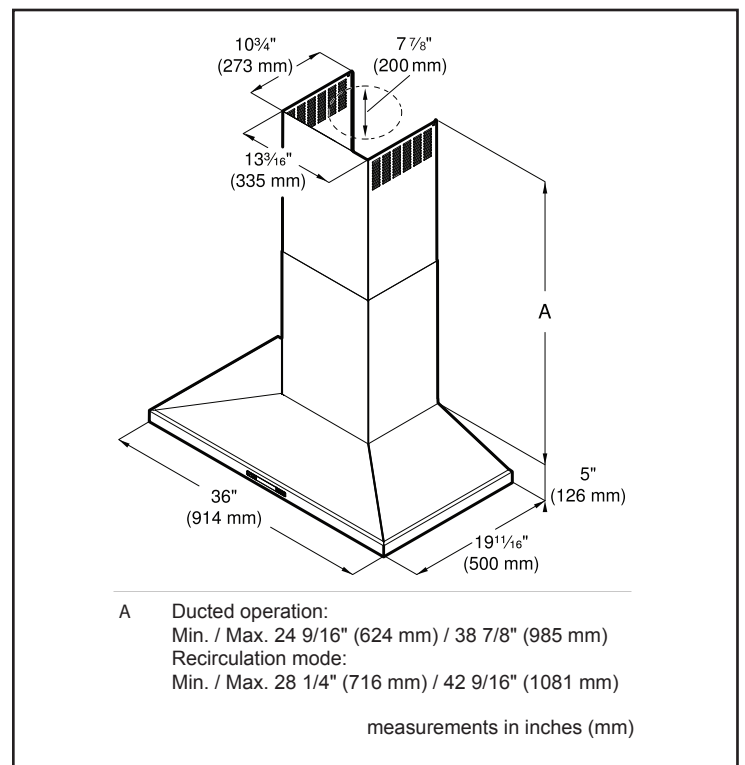

36" Pyramid Canopy Chimney Hood

300 Series - Stainless Steel HCP36651UC

Installation Details

For help and assistance with Bosch accessories please visit: www.bosch-eshop.com/eshop/bosch/us or call 1-800-944-2904 Mon-Fri 5am to 6pm PST Sat 6am to 3pm PST

Notes: All height, width and depth dimensions are shown in inches. Please refer to installation instructions prior to making cutout. BSH reserves the absolute and unrestricted right to change product materials and specifications, at any time, without notice. Consult the product's installation instructions for final dimensional data and other details. Applicable product warranty can be found in accompanying product literature or you may contact your account manager for further details.

Warranties: Bosch warrants that the Product is free from defects in materials and workmanship for a period of three hundred and sixty-five (365) days from the date of purchase. The foregoing timeline begins to run upon the date of purchase, and shall not be stalled, tolled, extended, or suspended, for any reason whatsoever. This Product is also warranted to be free from cosmetic defects in material and workmanship (such as scratches of stainless steel, paint/porcelain blemishes, chip, dents, or other damage to the finish of the Product, for a period of thirty (30) days from the date of purchase or closing date for new construction. This cosmetic warranty excludes slight color variations due to inherent differences in painted and porcelain parts, as well as differences caused by kitchen lighting, product location, or other similar factors. This cosmetic warranty specifically excludes any display, floor, "As Is", or "B" stock appliances.

For more information on our entire line of products, go to www.bosch-home.com/us or call 1-800-944-2904

© BSH Home Appliances Corporation. All rights reserved. Bosch is a registered trademark of Robert Bosch GmbH.