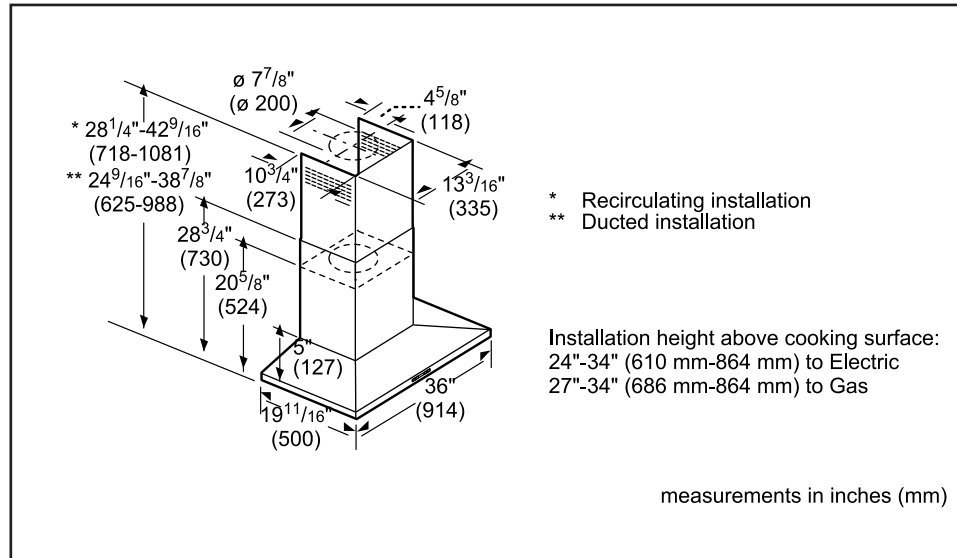

36" Pyramid Canopy Chimney Hood

300 Series - Stainless Steel HCP36651UC

Installation Details

For help and assistance with Bosch accessories please visit: www.bosch-eshop.com/eshop/bosch/us or call 1-800-944-2904 Mon-Fri 5am to 6pm PST Sat 6am to 3pm PST

Notes: All height, width and depth dimensions are shown in inches. Please refer to installation instructions prior to making cutout. BSH reserves the absolute and unrestricted right to change product materials and specifications, at any time, without notice. Consult the product's installation instructions for final dimensional data and other details. Applicable product warranty can be found in accompanying product literature or you may contact your account manager for further details.

Warranties: Bosch warrants that the Product is free from defects in materials and workmanship for a period of three hundred and sixty-five (365) days from the date of purchase. The foregoing timeline begins to run upon the date of purchase, and shall not be stalled, tolled, extended, or suspended, for any reason whatsoever. This Product is also warranted to be free from cosmetic defects in material and workmanship (such as scratches of stainless steel, paint/porcelain blemishes, chip, dents, or other damage to the finish of the Product, for a period of thirty (30) days from the date of purchase or closing date for new construction. This cosmetic warranty excludes slight color variations due to inherent differences in painted and porcelain parts, as well as differences caused by kitchen lighting, product location, or other similar factors. This cosmetic warranty specifically excludes any display, floor, "As Is", or "B" stock appliances.

For more information on our entire line of products, go to www.bosch-home.com/us or call 1-800-944-2904

© BSH Home Appliances Corporation. All rights reserved. Bosch is a registered trademark of Robert Bosch GmbH.