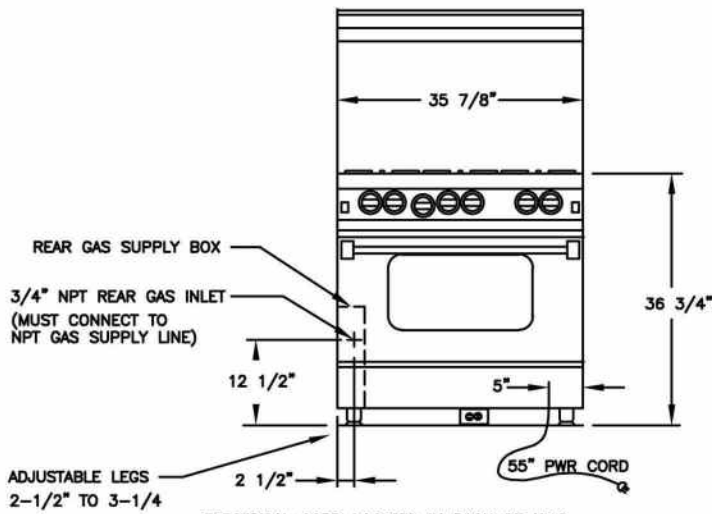

ELECTRICAL CORD LOCATED IN BACK OF UNIT
LOCATION OF ELECTRICAL OUTLET MUST NOT BE HIGHER THAN 3" FROM FLOOR IF LOCATED BEHIND THE UNIT OR CAN BE LOCATED IN AN ADJOINING CABINET.