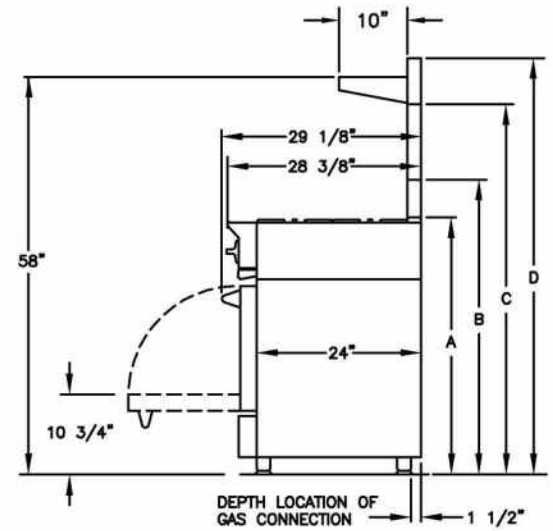

ELECTRICAL CORD LOCATED IN BACK OF UNIT
LOCATION OF ELECTRICAL OUTLET MUST NOT BE HIGHER THAN 3" FROM FLOOR IF LOCATED BEHIND THE UNIT OR CAN BE LOCATED IN AN ADJOINING CABINET.

A - ISLAND TRIM HEIGHT - 37 1/2"
B - 6" STANDARD BACKGUARD HEIGHT - 43"
C - 17" BACKGUARD HEIGHT - 54"
D - HIGH SHELF BACKGUARD HEIGHT - 60 3/4"

RELATED PRODUCTS

VENTILATION

SALAMANDER BROILER