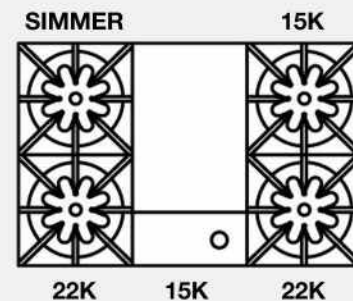

BURNER CONFIGURATION

ADDITIONAL CUSTOMIZATION OPTIONS

- Burner configurations
- Integrated cooktop options
- Door options
- Backguards
- Knob colors
- Trim options

*All specifications subject to change without notice.
Contact BlueStar Customer Service at (800) 449 - 8691
prior to installation or site preparation.*