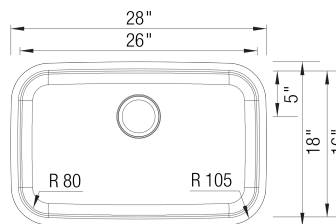

Sink Specifications

Color	SKU
Satin brushed finish	441529

Design and Planning Tips

- Min cabinet size: 36 in

What is included:
Installation instructions
Cut-out template
Limited Lifetime Warranty

Depending on cabinet construction, a different cabinet size may be required. Consult the cabinet manufacturer.

Codes & Standards

ASME A112.19.3-2017/CSA B45.4-17

Optional Accessories

3-in-1 Basket Strainer	441231
CapFlow Strainer Cover	517666
Sink clips	212594

STELLAR ADA

Stainless steel Satin brushed finish

Warranty