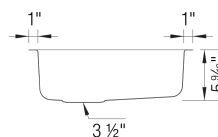

Codes & Standards

ASME A112.19.3-2017/CSA B45.4-17

Optional Accessories

3-in-1 Basket Strainer	441231
CapFlow Strainer Cover	517666
Sink clips	212594

STELLAR ADA

Stainless steel Satin brushed finish

Warranty