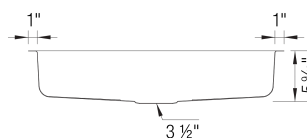

Codes & Standards

ASME A112.19.3-2017/CSA B45.4-17

Optional Accessories

3-in-1 Basket Strainer	441231
CapFlow Strainer Cover	517666
Sink clips	212594

STELLAR ADA

Stainless steel Satin brushed finish

Warranty