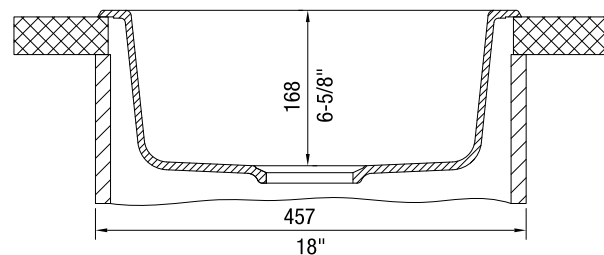

Versatile dual deck design can be installed as a drop-in or undermount.

FEATURES

- Required outside cabinet: 18" (drop-in), 21" (undermount)
- 80% solid granite
- Heat resistant up to 536°F
- Unsurpassed cleanability backed by industry leading 7 patents!
- Resistant to scratches, stains and all household acids and alkali solutions
- Template provided for drop-in only
- Undermount clips NOT included
- Undermount template must be created by fabricator
- Limited lifetime warranty

JOB INFORMATION

Job Name: _____

Contact: _____

Date Specified: _____

Specifier: _____

Contractor: _____

NOMINAL DIMENSIONS

Model 511632 shown

OVERALL	CUT OUT SIZE	BOWL DEPTH	DRAIN
17-11/16"	16-15/16"	6-5/8"	3-1/2"

DXF cutout templates available on our website.

BLANCO AMERICA

800.451.5782
 www.blancoamerica.com

© 2013 BLANCO AMERICA

6/13

SPEC-003