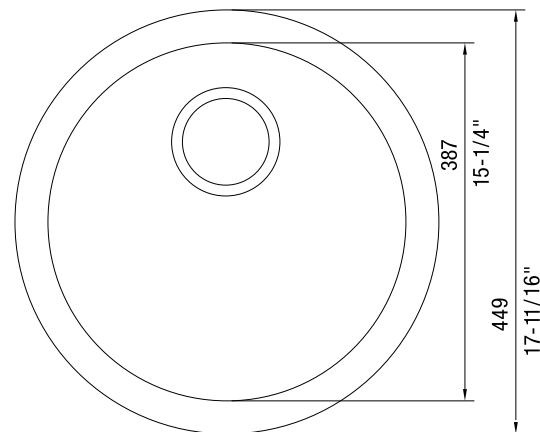

FEATURED MODEL

515803 Bar Bowl, 6-5/8" bowl depth, CAFE BROWN

ADDITIONAL MODELS

- 511631 Bar Bowl, 6-5/8" bowl depth, WHITE
- 511632 Bar Bowl, 6-5/8" bowl depth, ANTHRACITE
- 513381 Bar Bowl, 6-5/8" bowl depth, BISCUIT
- 513382 Bar Bowl, 6-5/8" bowl depth, METALLIC GRAY
- 517143 Bar Bowl, 6-5/8" bowl depth, BISCOTTI
- 517699 Bar Bowl, 6-5/8" bowl depth, TRUFFLE
- 518911 Bar Bowl, 6-5/8" bowl depth, CINDER

JOB INFORMATION

Job Name: _____

Contact: _____

Date Specified: _____

Specifier: _____

Contractor: _____

NOMINAL DIMENSIONS

Model 511632 shown

OVERALL	CUT OUT SIZE	BOWL DEPTH	DRAIN
17-11/16"	16-15/16"	6-5/8"	3-1/2"

DXF cutout templates available on our website.

BLANCO AMERICA

800.451.5782
 www.blancoamerica.com

© 2013 BLANCO AMERICA

6/13

SPEC-003