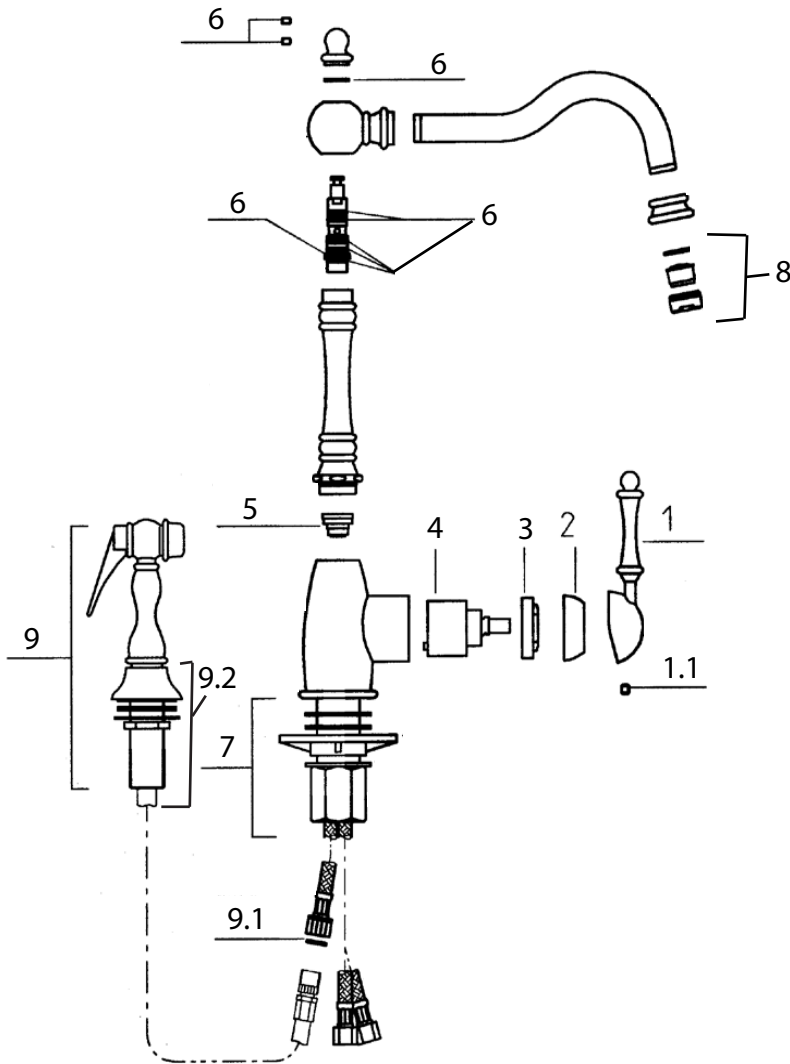

FEATURED MODEL

440685 Side Spray, SATIN NICKEL

ADDITIONAL MODELS

440686 Side Spray, CHROME

441189 Side Spray, CAFE BROWN

FEATURES

- Solid brass body and all metal side spray
- Ceramic disk cartridge
- Extra long supply lines
- 2.2 GPM flow rate
- Installation in a 1-3/8" hole
- Color coded hot and cold supply lines
- 360 degree spout swivel
- 2-1/8" maximum deck thickness

JOB INFORMATION

Job Name: _____

Contact: _____

Date Specified: _____

Specifier: _____

Contractor: _____

Model 440685 shown

NOMINAL DIMENSIONS

REACH	SPOUT HEIGHT	FAUCET HEIGHT
9"	8-1/4"	12"

See next page for exploded parts drawing and parts list.

BLANCO AMERICA

800.451.5782

www.blancoamerica.com

© 2013 BLANCO AMERICA

11/14

SPEC-004

Old Model #: 157-052-ST

REPAIR PART GUIDE		
Num.	Description	Part #
1	Handle - Satin Nickel	441845
1.1	Handle - Screw	441806
2	Cartridge Cap	441807
3	Cartridge Lock Nut	441809
4	Cartridge	440768
5	Diverter Tool for Diverter	440765 440753
6	O-ring set w/ spout screw	441849
7	Mounting nut assembly	441835
8	Aerator set	440766
9	Side spray - Satin Nickel	440742
9.1	Fiber washer	440759
9.2	Side spray base - Satin Nickel	440017