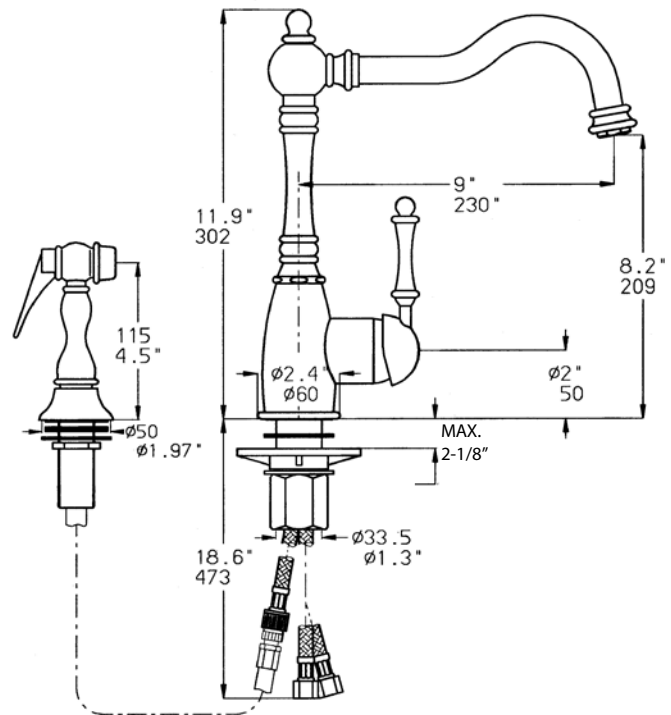

FEATURED MODEL

440685 Side Spray, SATIN NICKEL

ADDITIONAL MODELS

440686 Side Spray, CHROME

441189 Side Spray, CAFE BROWN

FEATURES

- Solid brass body and all metal side spray
- Ceramic disk cartridge
- Extra long supply lines
- 2.2 GPM flow rate
- Installation in a 1-3/8" hole
- Color coded hot and cold supply lines
- 360 degree spout swivel
- 2-1/8" maximum deck thickness

JOB INFORMATION

Job Name: _____

Contact: _____

Date Specified: _____

Specifier: _____

Contractor: _____

Model 440685 shown

NOMINAL DIMENSIONS

REACH	SPOUT HEIGHT	FAUCET HEIGHT
9"	8-1/4"	12"

See next page for exploded parts drawing and parts list.

BLANCO AMERICA

800.451.5782

www.blancoamerica.com

© 2013 BLANCO AMERICA

11/14

SPEC-004

Old Model #: 157-052-ST

REPAIR PART GUIDE		
Num.	Description	Part #
1	Handle - Satin Nickel	441845
1.1	Handle - Screw	441806
2	Cartridge Cap	441807
3	Cartridge Lock Nut	441809
4	Cartridge	440768
5	Diverter Tool for Diverter	440765 440753
6	O-ring set w/ spout screw	441849
7	Mounting nut assembly	441835
8	Aerator set	440766
9	Side spray - Satin Nickel	440742
9.1	Fiber washer	440759
9.2	Side spray base - Satin Nickel	440017