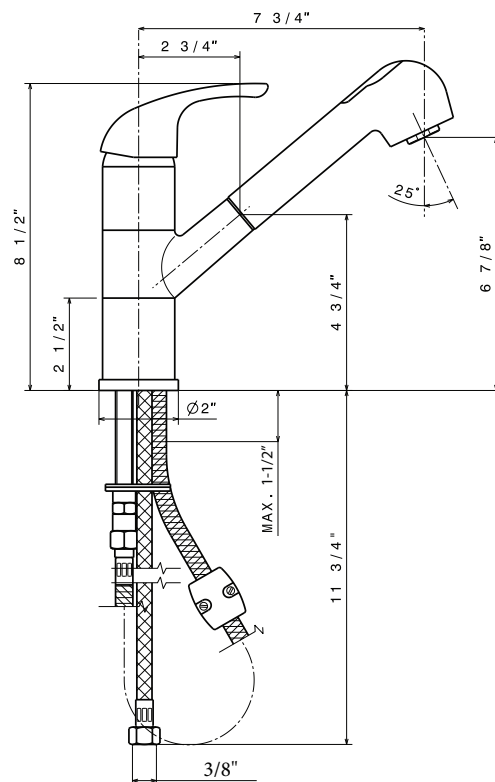

FEATURES

- Solid brass body and pull-out spray
- Ceramic disk cartridge
- Extra long supply lines
- 2.2 GPM flow rate
- Installation in a 1-3/8" hole
- Color coded hot and cold supply lines
- 120 degree spout swivel
- 1-1/2" maximum deck thickness

JOB INFORMATION

Job Name: _____

Contact: _____

Date Specified: _____

Specifier: _____

Contractor: _____

Model 440524 shown

NOMINAL DIMENSIONS

REACH	SPOUT HEIGHT	FAUCET HEIGHT
7-3/4"	6-7/8"	8-1/2"

See next page for exploded parts drawing and parts list.

BLANCO AMERICA

800.451.5782

www.blancoamerica.com

© 2013 BLANCO AMERICA

10/14

SPEC-004

Old Model #: 157-183-CB

REPAIR PART GUIDE		
Num.	Description	Part #
1,1.1	Handle - Cafe Brown	441902
1.1	Handle screw and cap	440889
2	Cartridge - Cap	441909
3	Cartridge Lock Nut	441914
4	Cartridge	441058
5,5.1	Handspray - Cafe Brown	441061
5.1	Flow regulator 2.2	441448
6	Ring set	441915
7	Hose kit	441111
7.1	Flow regulator/check valve	441713
8	Mounting set	441916
9	Weight	441917