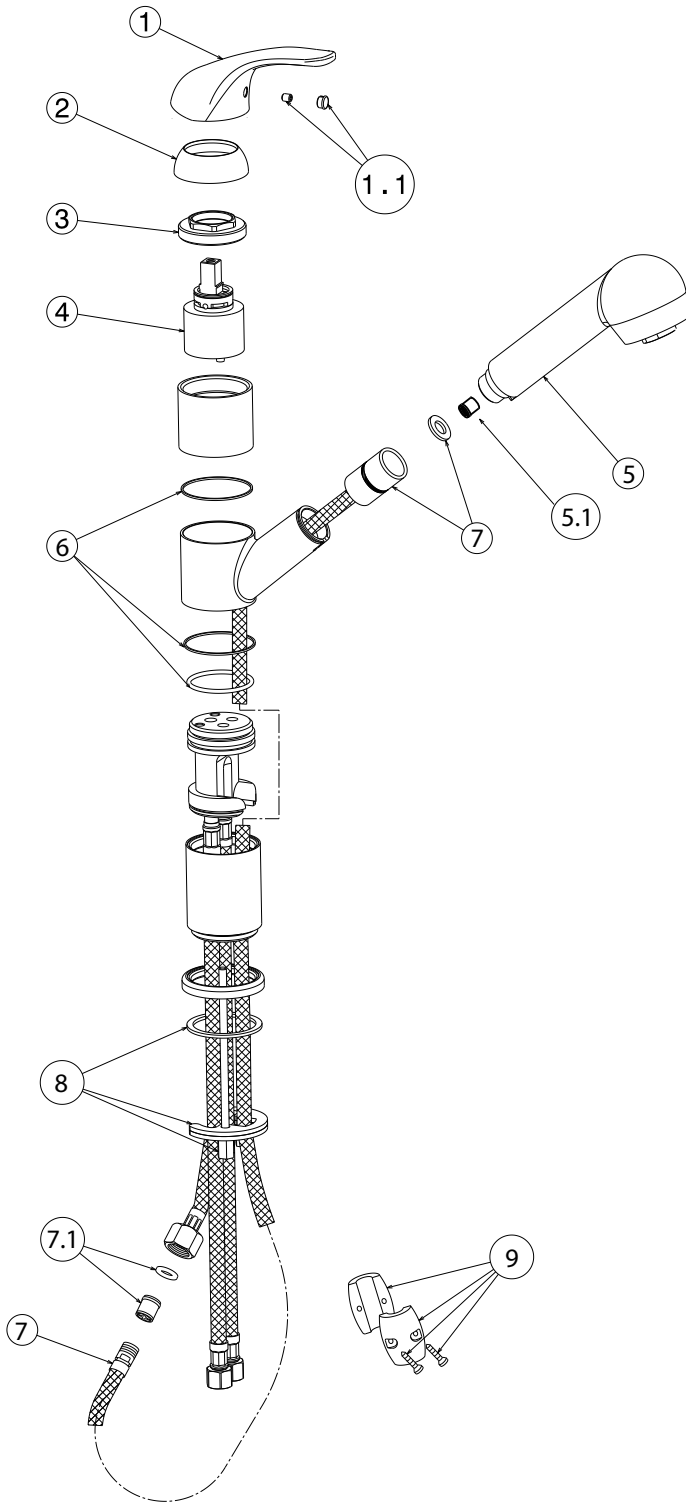

FEATURES

- Solid brass body and pull-out spray
- Ceramic disk cartridge
- Extra long supply lines
- 2.2 GPM flow rate
- Installation in a 1-3/8" hole
- Color coded hot and cold supply lines
- 120 degree spout swivel
- 1-1/2" maximum deck thickness

JOB INFORMATION

Job Name: _____

Contact: _____

Date Specified: _____

Specifier: _____

Contractor: _____

Model 440524 shown

NOMINAL DIMENSIONS

REACH	SPOUT HEIGHT	FAUCET HEIGHT
7-3/4"	6-7/8"	8-1/2"

See next page for exploded parts drawing and parts list.

BLANCO AMERICA

800.451.5782

www.blancoamerica.com

© 2013 BLANCO AMERICA

10/14

SPEC-004

Old Model #: 157-183-CB

REPAIR PART GUIDE		
Num.	Description	Part #
1,1.1	Handle - Cafe Brown	441902
1.1	Handle screw and cap	440889
2	Cartridge - Cap	441909
3	Cartridge Lock Nut	441914
4	Cartridge	441058
5,5.1	Handspray - Cafe Brown	441061
5.1	Flow regulator 2.2	441448
6	Ring set	441915
7	Hose kit	441111
7.1	Flow regulator/check valve	441713
8	Mounting set	441916
9	Weight	441917