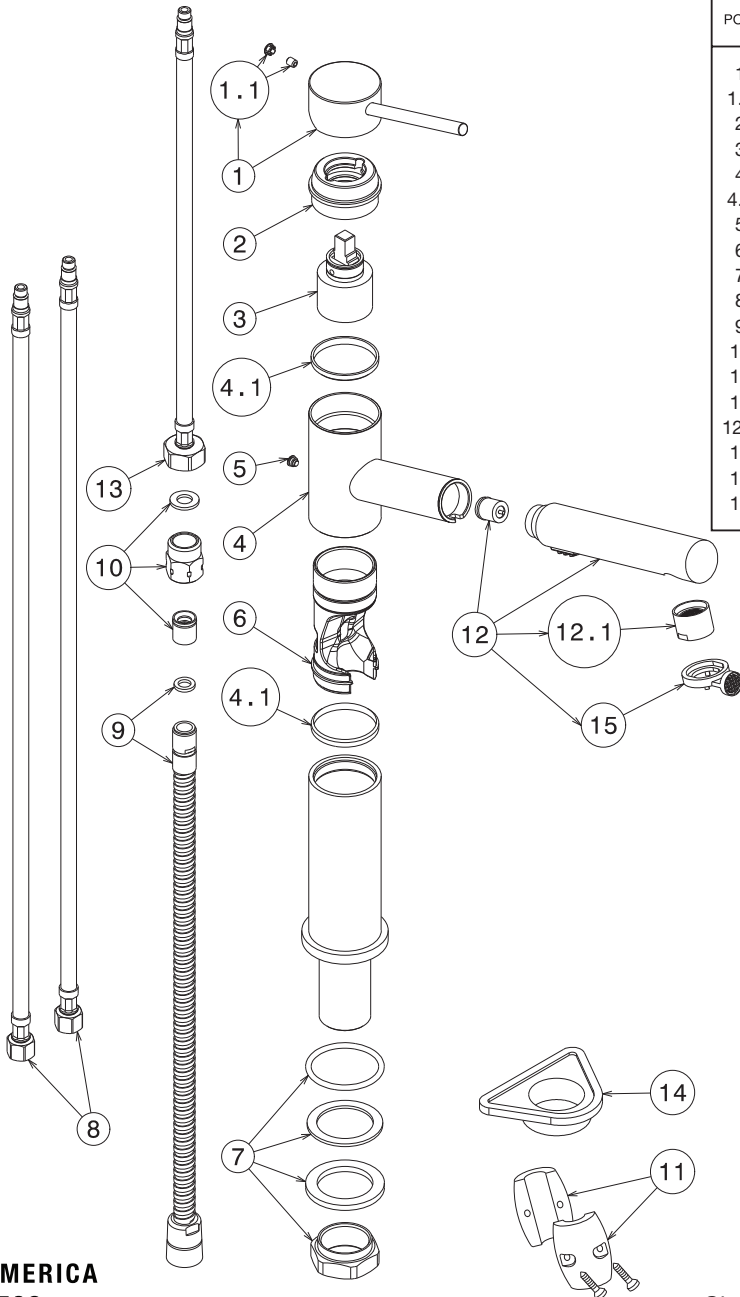

FEATURED MODEL

441402 ALTA PULL OUT w/
DUAL SPRAY in SATIN NICKEL

ADDITIONAL MODELS

441401 ALTA PULL OUT w/
DUAL SPRAY in CHROME

FEATURES

- AB1953 compliant
- Button activated dual-spray
- Solid brass body
- Ceramic disc cartridges
- Color coded hot & cold supply lines
- Durable spiral flexible pull-out spray hose
- Maximum 2.2 GPM flow rate
- Installation in a 1-3/8" hole

JOB INFORMATION

Job Name: _____

Contact: _____

Date Specified: _____

Specifier: _____

Contractor: _____

Model 441402 shown

NOMINAL DIMENSIONS

REACH	SPOUT HEIGHT	FAUCET HEIGHT
8-1/2"	8"	10-1/4"

POS.	ARTICLE CODE N.
1	16150BL
1.1	16125
2	16005
3	14720
4	16132
4.1	16128
5	10236
6	15610
7	12108
8	15002
9	15101
10	15752
11	10618
12	25210
12.1	27
13	15003
14	11953
15	13361