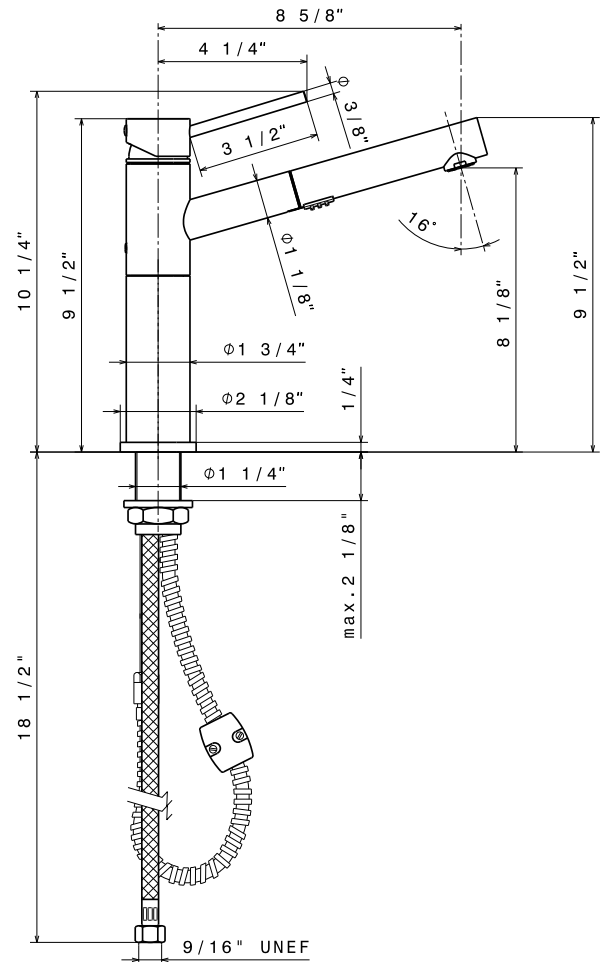

FEATURED MODEL

441402 ALTA PULL OUT w/
DUAL SPRAY in SATIN NICKEL

ADDITIONAL MODELS

441401 ALTA PULL OUT w/
DUAL SPRAY in CHROME

FEATURES

- AB1953 compliant
- Button activated dual-spray
- Solid brass body
- Ceramic disc cartridges
- Color coded hot & cold supply lines
- Durable spiral flexible pull-out spray hose
- Maximum 2.2 GPM flow rate
- Installation in a 1-3/8" hole

JOB INFORMATION

Job Name: _____

Contact: _____

Date Specified: _____

Specifier: _____

Contractor: _____

Model 441402 shown

NOMINAL DIMENSIONS

REACH	SPOUT HEIGHT	FAUCET HEIGHT
8-1/2"	8"	10-1/4"

POS.	ARTICLE CODE N.
1	16150BL
1.1	16125
2	16005
3	14720
4	16132
4.1	16128
5	10236
6	15610
7	12108
8	15002
9	15101
10	15752
11	10618
12	25210
12.1	27
13	15003
14	11953
15	13361