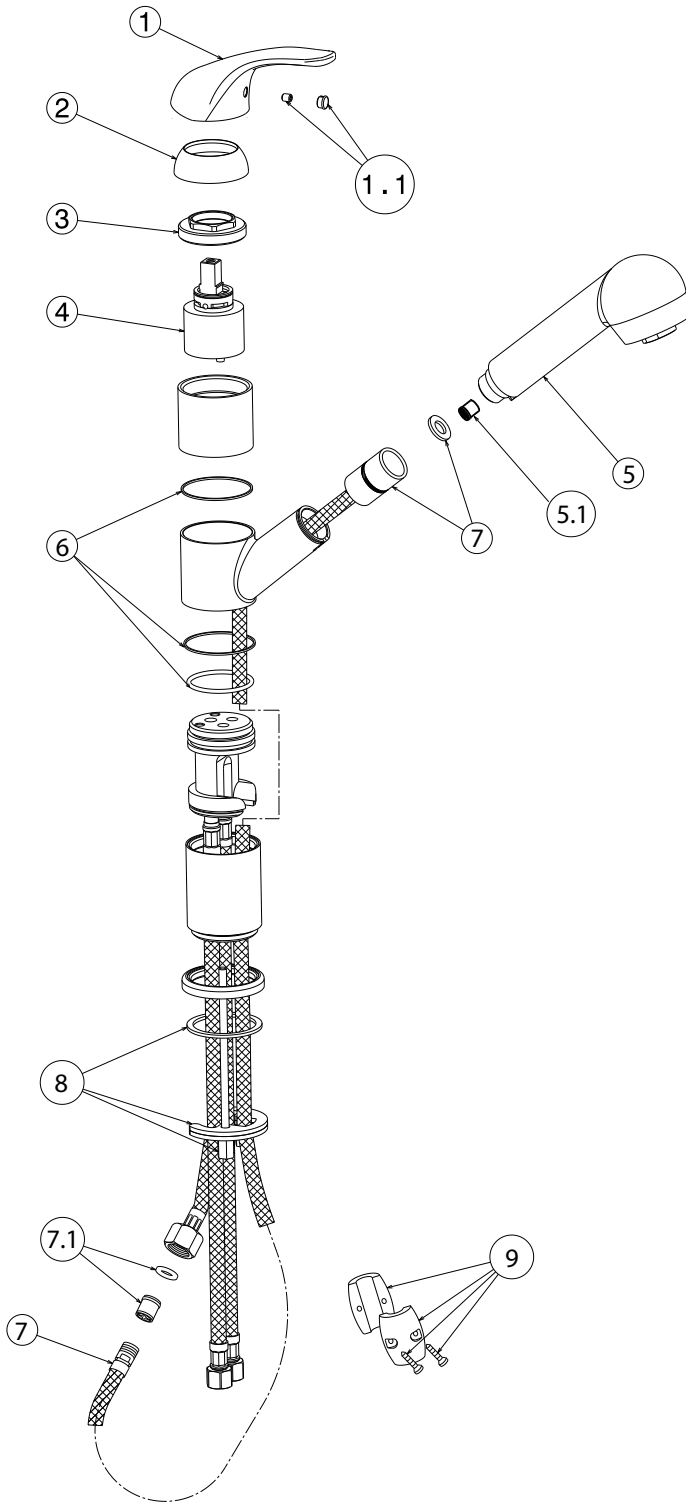

FEATURES

- Solid brass body and pull-out spray
- Ceramic disk cartridge
- Extra long supply lines
- 2.2 GPM flow rate
- Installation in a 1-3/8" hole
- Color coded hot and cold supply lines
- 120 degree spout swivel
- 1-1/2" maximum deck thickness

JOB INFORMATION

Job Name: _____

Contact: _____

Date Specified: _____

Specifier: _____

Contractor: _____

Model 441207 shown

NOMINAL DIMENSIONS

REACH	SPOUT HEIGHT	FAUCET HEIGHT
7-3/4"	6-7/8"	8-1/2"

See next page for exploded parts drawing and parts list.

BLANCO AMERICA

800.451.5782

www.blancoamerica.com

© 2013 BLANCO AMERICA

10/14

SPEC-004

REPAIR PART GUIDE		
Num.	Description	Part #
1, 1.1	Handle - Biscotti	441906
1.1	Handle screw and cap	440889
2	Cartridge - Cap	441913
3	Cartridge Lock Nut	441914
4	Cartridge	441058
5, 5.1	Handspray - Biscotti	441249
5.1	Flow regulator 2.2	441448
6	Ring set	441915
7	Hose kit	441111
7.1	Flow regulator	441713
8	Mounting set	441916
9	Weight	441917