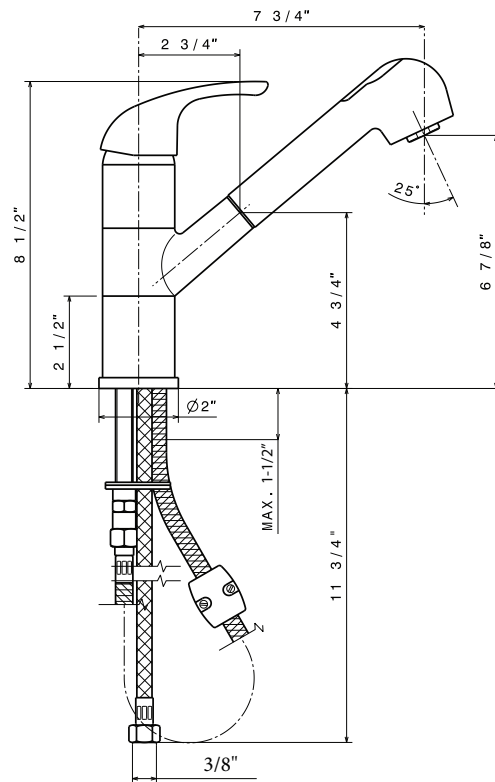

FEATURES

- Solid brass body and pull-out spray
- Ceramic disk cartridge
- Extra long supply lines
- 2.2 GPM flow rate
- Installation in a 1-3/8" hole
- Color coded hot and cold supply lines
- 120 degree spout swivel
- 1-1/2" maximum deck thickness

JOB INFORMATION

Job Name: _____

Contact: _____

Date Specified: _____

Specifier: _____

Contractor: _____

Model 441207 shown

NOMINAL DIMENSIONS

REACH	SPOUT HEIGHT	FAUCET HEIGHT
7-3/4"	6-7/8"	8-1/2"

See next page for exploded parts drawing and parts list.

BLANCO AMERICA

800.451.5782

www.blancoamerica.com

© 2013 BLANCO AMERICA

10/14

SPEC-004

REPAIR PART GUIDE		
Num.	Description	Part #
1, 1.1	Handle - Biscotti	441906
1.1	Handle screw and cap	440889
2	Cartridge - Cap	441913
3	Cartridge Lock Nut	441914
4	Cartridge	441058
5, 5.1	Handspray - Biscotti	441249
5.1	Flow regulator 2.2	441448
6	Ring set	441915
7	Hose kit	441111
7.1	Flow regulator	441713
8	Mounting set	441916
9	Weight	441917