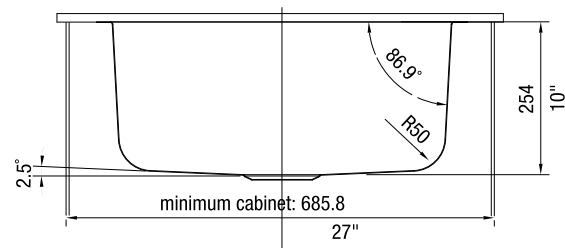

### NOMINAL DIMENSIONS

MODEL	OVERALL	BOWL DEPTH	DRAIN DIAMETER
441116	22-7/16" x 20-7/16"	10"	3-1/2"

DXF cutout templates available on our web site or this specification CD.