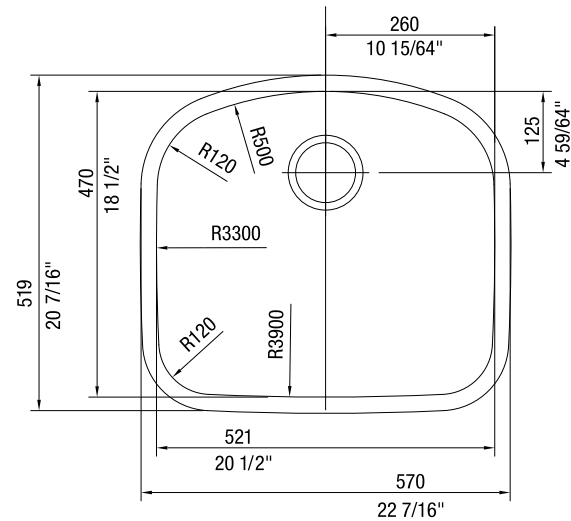

### FEATURES

- German specification 18 gauge, 304 series stainless steel
- Premium 18/10 chrome/nickel content
- Hand Polished Satin finish offer luxurious look
- Versatile design with Inset (Similar to Drop-in) or Flushmount installation capabilities
- Polished "MicroEdge" rim with our unique clip system locks the rim into any countertop material.
- Rear drain placement provides MAXIMUM flat space
- New design allows for easy installation in standard 25" countertop

### NOMINAL DIMENSIONS

MODEL	OVERALL	BOWL DEPTH	DRAIN DIAMETER
441116	22-7/16" x 20-7/16"	10"	3-1/2"

DXF cutout templates available on our web site or this specification CD.