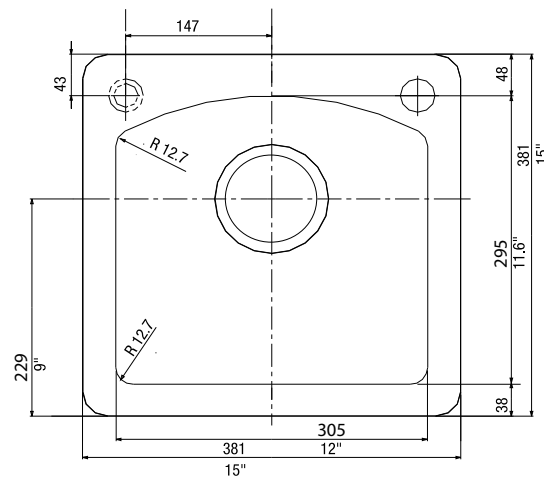

### NOMINAL DIMENSIONS

Model 440205 shown

OVERALL	CUT OUT SIZE	BOWL DEPTHS	DRAIN
15" x 15"	14-1/4" x 14-1/4"	8"	3-1/2"

DXF cutout templates available on our website.

**BLANCO AMERICA**

800.451.5782

www.blancoamerica.com