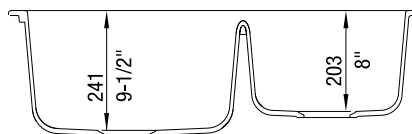

### NOMINAL DIMENSIONS

OVERALL	CUTOUT SIZE	BOWL DEPTH LEFT	BOWL DEPTH RIGHT	DRAIN DIAMETER
32" x 20-27/32"	Template provided with approximate 1/8" reveal	9-1/2"	8"	3-1/2"

DXF cutout templates available on our website.