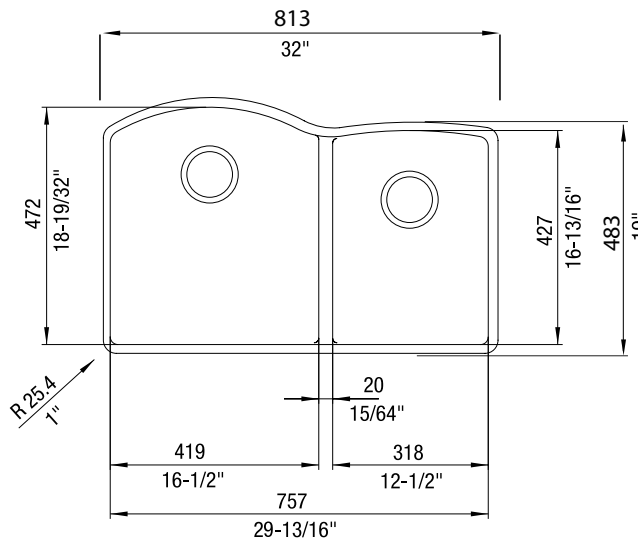

### NOMINAL DIMENSIONS

OVERALL	CUTOUT SIZE	BOWL DEPTH LEFT	BOWL DEPTH RIGHT	DRAIN DIAMETER
32" x 20-27/32"	Template provided with approximate 1/8" reveal	9-1/2"	8"	3-1/2"

DXF cutout templates available on our website.