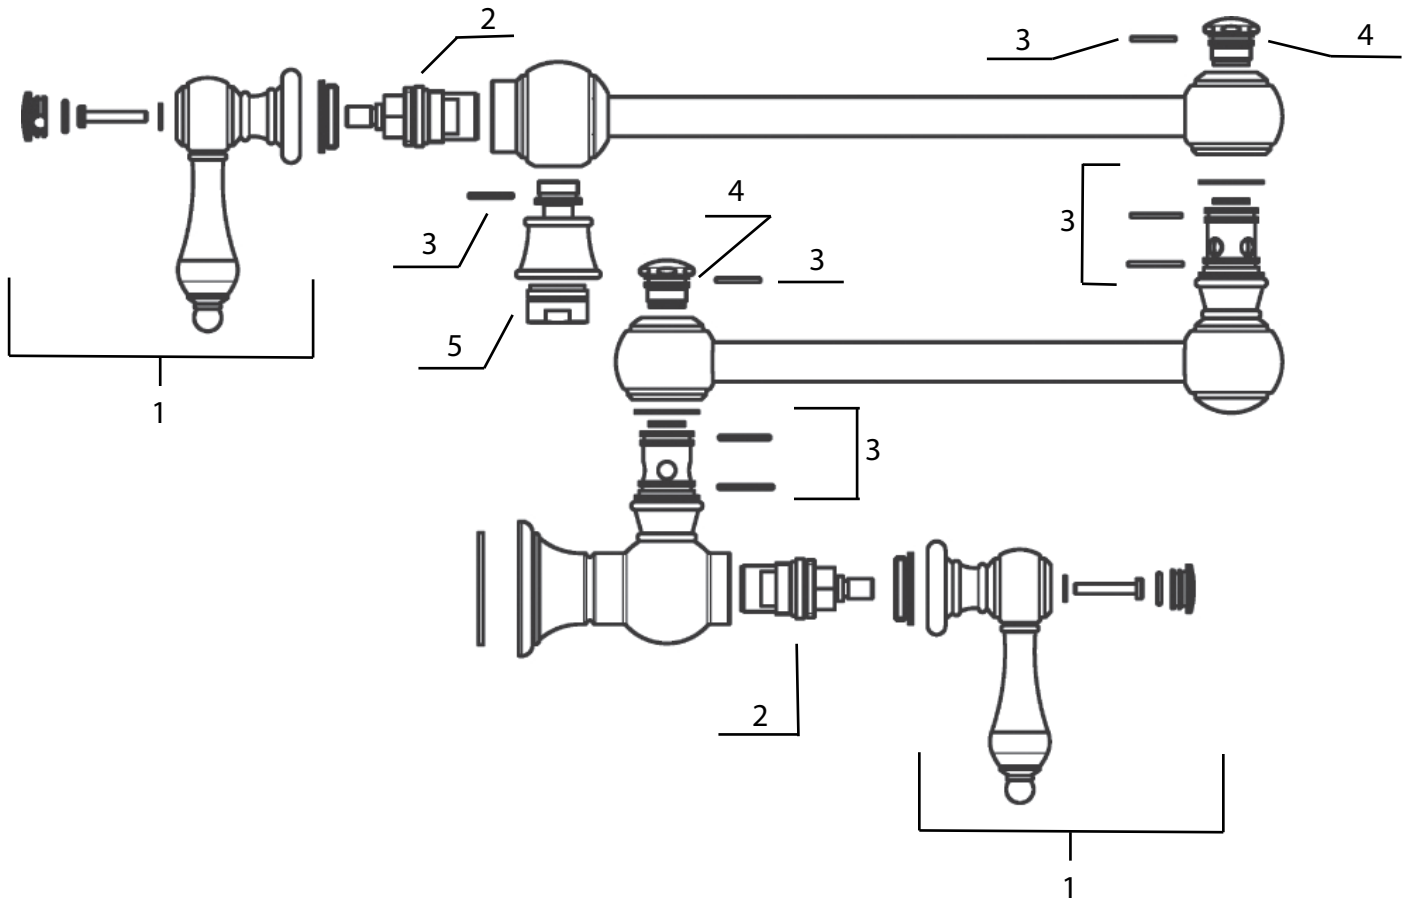

CODE/STANDARDS COMPLIANCE

ASME A112.18.1-2011
 IAPMO listed

AB1953 Lead Free

Model 441180 shown

NOMINAL DIMENSIONS

EXTENDED LENGTH
23-3/4"

WARRANTY

BLANCO'S kitchen and bar faucets feature a LIMITED LIFETIME WARRANTY to be free of all manufacturing defects under normal use. See our complete warranty for details.

JOB INFORMATION

Job Name: _____

Contact: _____

Date Specified: _____

Specifier: _____

Contractor: _____

See next page for exploded parts drawing and parts list.

REPAIR PART GUIDE		
Num.	Description	Part #
1	Handle - Cafe Brown	441788
2	Cartridge	440764
3	O-ring and washer kit	441790
4	Hex. Ball screw - Cafe Brown	441950
5	Aerator	441792