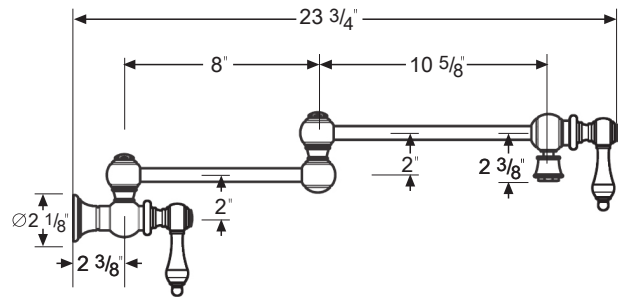

FEATURED MODEL

441180 Pot Filler, CAFE BROWN

ADDITIONAL MODELS

441170 Pot Filler, SATIN NICKEL

441171 Pot Filler, CHROME

FEATURES

- Wall mounted pot filler
- Solid brass body and dual quarter-turn shut-off valves
- Cold water only, non-mixing valve
- Unique swivel aerator provides easy use
- Ceramic disk cartridge
- 2.2 GPM flow rate

CODE/STANDARDS COMPLIANCE

ASME A112.18.1-2011
 IAPMO listed

AB1953 Lead Free

Model 441180 shown

NOMINAL DIMENSIONS

EXTENDED LENGTH
23-3/4"

WARRANTY

BLANCO'S kitchen and bar faucets feature a LIMITED LIFETIME WARRANTY to be free of all manufacturing defects under normal use. See our complete warranty for details.

JOB INFORMATION

Job Name: _____

Contact: _____

Date Specified: _____

Specifier: _____

Contractor: _____

See next page for exploded parts drawing and parts list.

REPAIR PART GUIDE		
Num.	Description	Part #
1	Handle - Cafe Brown	441788
2	Cartridge	440764
3	O-ring and washer kit	441790
4	Hex. Ball screw - Cafe Brown	441950
5	Aerator	441792